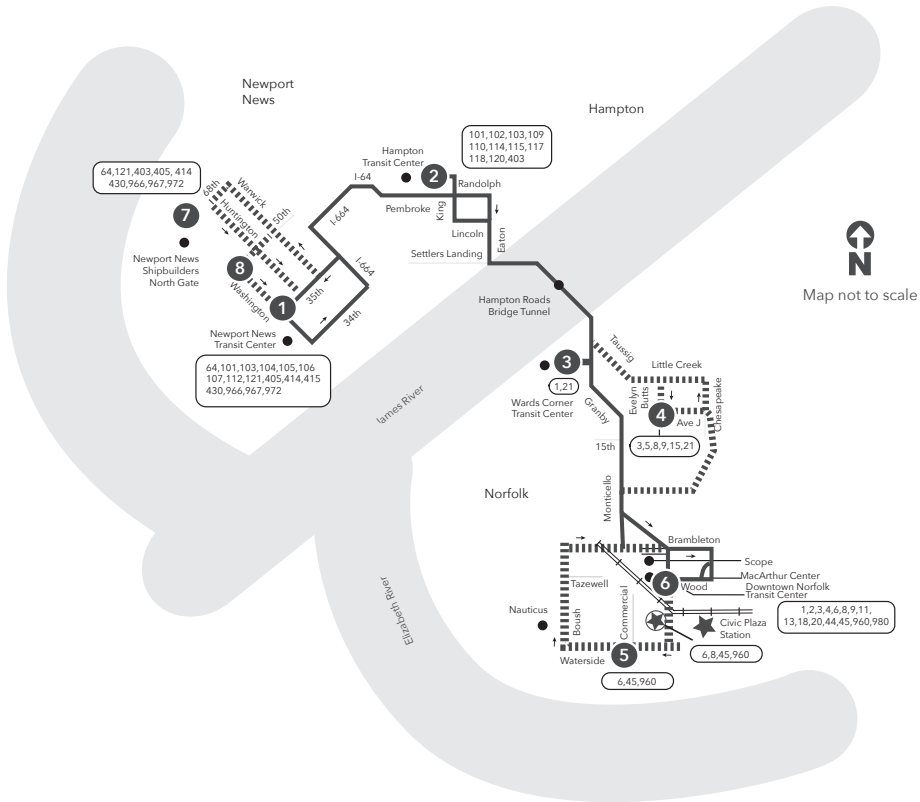

MAX ROUTE 961 NEWPORT NEWS TO HAMPTON TO NORFOLK

Legend

- Daily
- Weekday
- Streets
- Time Point
- Connecting Bus Routes
- Point of Interest

PM times are shaded & in bold.

WEEKDAY: From Newport News to Hampton to Norfolk

7	1	2	3	4	5	6
N.N. Shipbuilders North Gate	Newport News Transit Center	Hampton Transit Center	Wards Corner	Evelyn Butts Avenue J	Waterside Dr Commercial Pl	Downtown Norfolk Transit Center
-	6:00	6:15	6:40	-	6:57	7:06
-	7:07	7:22	7:42	-	-	7:58
-	8:00	8:15	8:35	-	-	8:51
-	9:00	9:15	9:35	-	-	9:51
-	10:00	10:15	10:40	-	-	10:58
-	11:00	11:15	11:40	-	-	11:58
-	12:00	12:15	12:40	-	-	12:58
-	1:00	1:15	1:40	-	-	1:58
-	2:00	2:15	2:40	-	-	2:58
-	3:00	3:15	3:40	-	-	3:58
3:40	3:45	4:00	4:30	4:35	-	5:03
-	4:00	4:15	4:40	-	-	4:58
-	4:15	4:30	5:05	-	5:25	5:34
-	5:00	5:15	5:40	-	-	5:58
-	6:00	6:15	6:40	-	-	6:58
-	7:00	7:15	7:40	-	-	7:58
-	8:00	8:15	8:40	-	-	8:58

WEEKDAY: From Norfolk to Hampton to Newport News

6	4	3	2	1	7	8	1
Downtown Norfolk Transit Center	Evelyn Butts Avenue J	Wards Corner	Hampton Transit Center	Newport News Transit Center	N.N. Shipbuilders North Gate	49th St Washington	Newport News Transit Center
4:55	-	5:12	-	5:42	5:47	5:52	5:57
5:25	5:50	6:00	6:15	-	6:32	6:36	6:41
5:55	-	6:11	6:26	6:41	-	-	-
7:05	-	7:21	7:36	7:51	-	-	-
8:05	-	8:21	8:36	8:51	-	-	-
9:05	-	9:21	9:36	9:51	-	-	-
10:05	-	10:22	10:39	10:54	-	-	-
11:05	-	11:22	11:39	11:54	-	-	-
12:05	-	12:22	12:39	12:54	-	-	-
1:05	-	1:22	1:39	1:54	-	-	-
2:05	-	2:22	2:39	2:54	-	-	-
3:05	-	3:22	3:39	3:54	-	-	-
4:05	-	4:22	4:39	4:54	-	-	-
5:05	-	5:22	5:39	5:54	-	-	-
5:15	-	5:33	6:03	6:18	-	-	-
5:45	-	6:03	6:27	6:42	-	-	-
6:05	-	6:22	6:40	6:55	-	-	-
7:05	-	7:21	7:40	7:55	-	-	-
8:05	-	8:21	8:40	8:55	-	-	-

SATURDAY:

1	2	3	6	6	3	2	1
Newport News Transit Center	Hampton Transit Center	Wards Corner	Downtown Norfolk Transit Center	Downtown Norfolk Transit Center	Wards Corner	Hampton Transit Center	Newport News Transit Center
From Newport News to Norfolk				From Norfolk to Newport News			
6:00	6:15	6:35	6:51	6:05	6:21	6:36	6:51
7:00	7:15	7:35	7:51	7:05	7:21	7:36	7:51
8:00	8:15	8:35	8:51	8:05	8:21	8:36	8:51
9:00	9:15	9:35	9:51	9:05	9:21	9:36	9:51
10:00	10:15	10:40	10:58	10:05	10:22	10:39	10:54
11:00	11:15	11:40	11:58	11:05	11:22	11:39	11:54
12:00	12:15	12:40	12:58	12:05	12:22	12:39	12:54
1:00	1:15	1:40	1:58	1:05	1:22	1:39	1:54
2:00	2:15	2:40	2:58	2:05	2:22	2:39	2:54
3:00	3:15	3:40	3:58	3:05	3:22	3:39	3:54
4:00	4:15	4:40	4:58	4:05	4:22	4:39	4:54
5:00	5:15	5:40	5:58	5:05	5:22	5:39	5:54
6:00	6:15	6:40	6:58	6:05	6:22	6:40	6:55
7:00	7:15	7:40	7:58	7:05	7:21	7:40	7:55
8:00	8:15	8:40	8:58	8:05	8:21	8:40	8:55

SUNDAY: