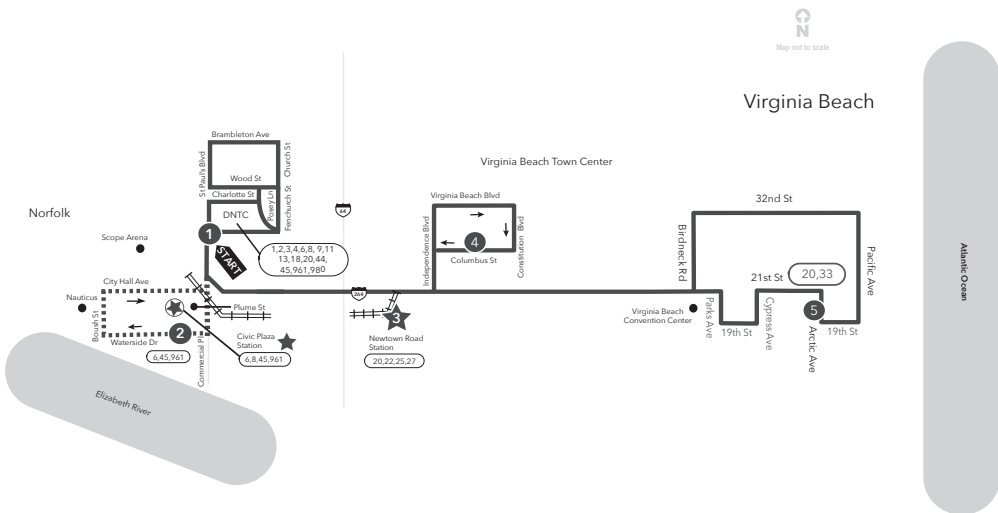

MAX Route 960 Norfolk to Virginia Beach

Legend

- Daily
- Time Point
- Streets
- Connecting Bus Routes
- Point of Interest
- Light Rail Station
- Light Rail Connection
- After 3 pm
- The Tide