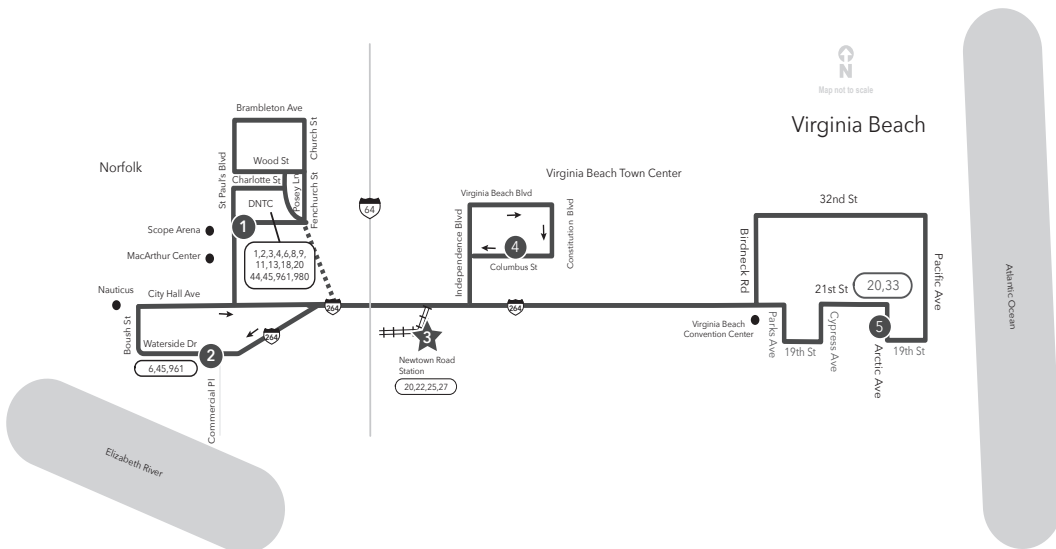

Downtown stops after 3 P.M. include:
Civic Plaza Station Waterside & Commercial, and City Hall Ave & Bank St

MAX 960 From Norfolk to Virginia Beach

1	2	3	4	5	1	2	3	4	5
Downtown Norfolk Transit Center	Waterside Dr Commercial Pl	Newtown Rd Station	Virginia Beach Town Center	Arctic Ave 19th St	Downtown Norfolk Transit Center	Waterside Dr Commercial Pl	Newtown Rd Station	Virginia Beach Town Center	Arctic Ave 19th St
Monday - Friday Service					Saturday Service				
5:35	–	5:50	6:05	6:25	6:35	–	6:50	7:05	7:25
6:35	–	6:50	7:05	7:25	7:35	–	7:50	8:05	8:25
7:35	–	7:50	8:05	8:25	8:35	–	8:50	9:05	9:25
8:35	–	8:50	9:05	9:25	9:35	–	9:50	10:05	10:25
9:35	–	9:50	10:05	10:25	10:35	–	10:50	11:05	11:25
10:35	–	10:50	11:05	11:25	11:35	–	11:50	12:05	12:25
11:35	–	11:50	12:05	12:25	12:35	–	12:50	1:05	1:25
12:35	–	12:50	1:05	1:25	1:35	–	1:50	2:05	2:25
1:35	–	1:50	2:05	2:25	2:35	2:42	2:59	3:14	3:29
2:35	2:42	2:59	3:14	3:29	3:35	3:42	4:00	4:15	4:30
3:35	3:42	4:00	4:15	4:30	4:35	4:42	5:01	5:16	5:31
4:35	4:42	5:01	5:16	5:31	5:35	5:42	6:01	6:16	6:31
5:35	5:42	6:01	6:16	6:31	6:35	6:42	7:00	7:15	7:30
6:35	6:42	7:00	7:15	7:30	7:35	7:41	7:59	8:14	8:29
7:35	7:41	7:59	8:14	8:29					
Sunday Service									
					7:50	–	8:05	8:20	8:38
					8:00	–	8:15	8:30	8:48
					9:00	–	9:15	9:30	9:48
					10:00	–	10:15	10:30	10:48
					11:00	–	11:15	11:30	11:48
					12:00	–	12:15	12:30	12:48
					1:00	–	1:15	1:30	1:48
					2:00	–	2:15	2:30	2:48
					3:00	3:07	3:25	3:40	3:55
					4:00	4:07	4:25	4:40	4:55
					5:00	5:07	5:26	5:41	5:56
					6:00	6:07	6:25	6:40	6:55
					7:00	7:06	7:24	7:39	7:54
					8:00	8:06	8:24	8:39	8:54

MAX ROUTE 960 Virginia Beach to Norfolk

Legend

- Daily
- Time Point
- Streets
- Connecting Bus Routes
- Point of Interest
- Light Rail Station
- Light Rail Connection
- After 3 pm
- The Tide

PM times are in bold.