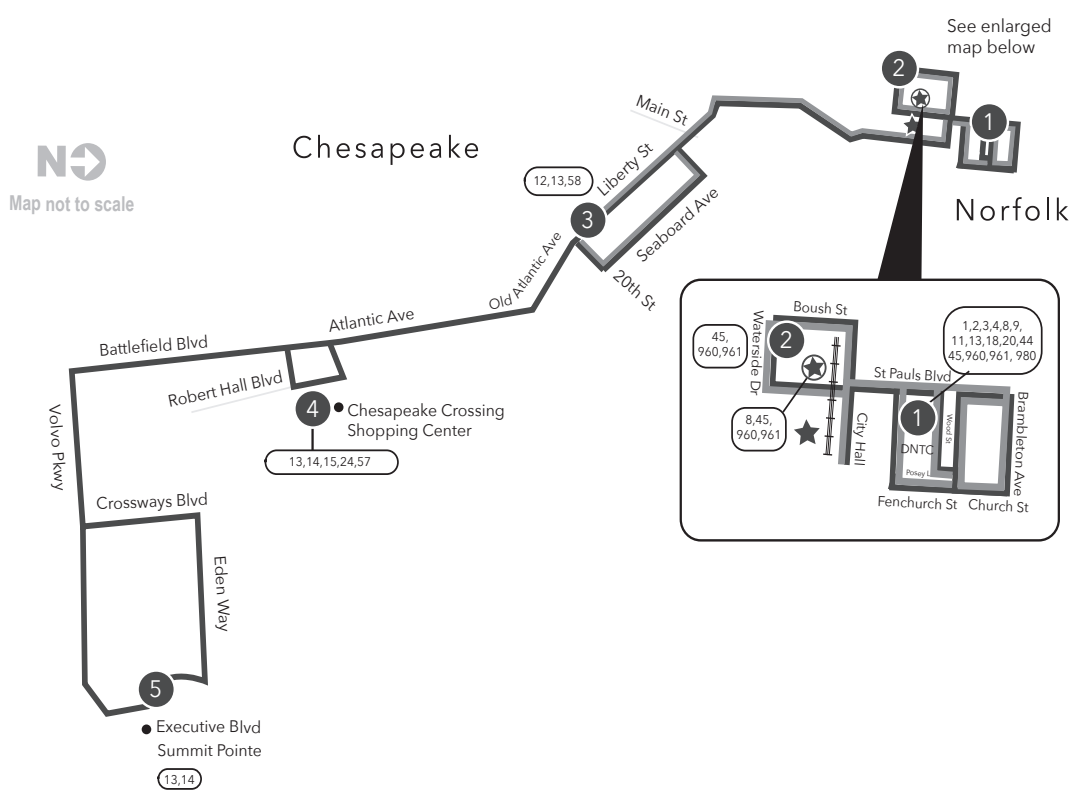

Route 006 Downtown Norfolk / South Norfolk / Robert Hall / Summit Pointe

Legend

- Weekday & Saturday
- Sunday
- Streets
- Time Point
- Connecting Bus Routes
- The Tide
- Light Rail Station
- Light Rail Connection
- Point of Interest

PM times are shaded & in bold.

WEEKDAY-SATURDAY:
 From Downtown Norfolk Transit Center to Liberty St & Seaboard Ave to Robert Hall Blvd to Summit Pointe

1	2	3	4	5
Downtown Norfolk Transit Center	Waterside Dr Commercial Pl	Liberty St Seaboard Ave	Robert Hall Blvd	Summit Pointe (Executive Blvd & Eden Way)
5:32	-	5:50	6:03	6:13
6:30	6:36	6:50	7:17	7:27
7:30	7:36	7:54	8:17	8:27
8:30	8:36	8:54	9:17	9:27
9:30	9:36	9:55	10:18	10:28
10:30	10:36	10:55	11:18	11:28
11:31	11:37	11:56	12:19	12:29
12:31	12:37	12:56	1:19	1:29
1:32	1:38	1:57	2:20	2:30
2:32	2:38	2:57	3:20	3:30
3:34	3:40	4:01	4:24	4:34
4:36	4:42	5:03	5:26	5:36
5:40	5:46	6:07	6:30	6:40
6:41	6:46	7:06	7:29	7:39
7:25	7:30	7:45	-	-
8:25	8:30	8:45	-	-
9:25	9:30	9:45	-	-
10:25	10:30	10:45	-	-
11:25	11:30	11:45	-	-
12:25	12:30	12:45	-	-

WEEKDAY-SATURDAY:
 From Summit Pointe to Robert Hall Blvd to Liberty St & Seaboard Ave to Downtown Norfolk Transit Center

5	4	3	2	1
Summit Pointe (Executive Blvd & Eden Way)	Robert Hall Blvd	Liberty St Seaboard Ave	Waterside Dr Commercial Pl	Downtown Norfolk Transit Center
-	-	5:48	6:02	6:10
6:13	6:23	6:50	7:04	7:12
7:27	7:37	8:04	8:18	8:26
8:27	8:37	9:04	9:19	9:27
9:27	9:37	10:04	10:19	10:27
10:28	10:38	11:05	11:20	11:28
11:28	11:38	12:05	12:20	12:28
12:29	12:39	1:06	1:21	1:29
1:29	1:39	2:06	2:21	2:29
2:30	2:40	3:07	3:22	3:33
3:30	3:40	4:07	4:22	4:33
4:34	4:44	5:11	5:26	5:37
5:36	5:46	6:13	6:27	6:38
6:40	6:50	7:17	7:31	7:42
-	-	7:48	8:02	8:10
7:39	7:49	8:16	8:29	8:37
-	-	8:48	9:02	9:10
-	-	9:48	10:02	10:10
-	-	10:48	11:02	11:10
-	-	11:48	12:02	12:10