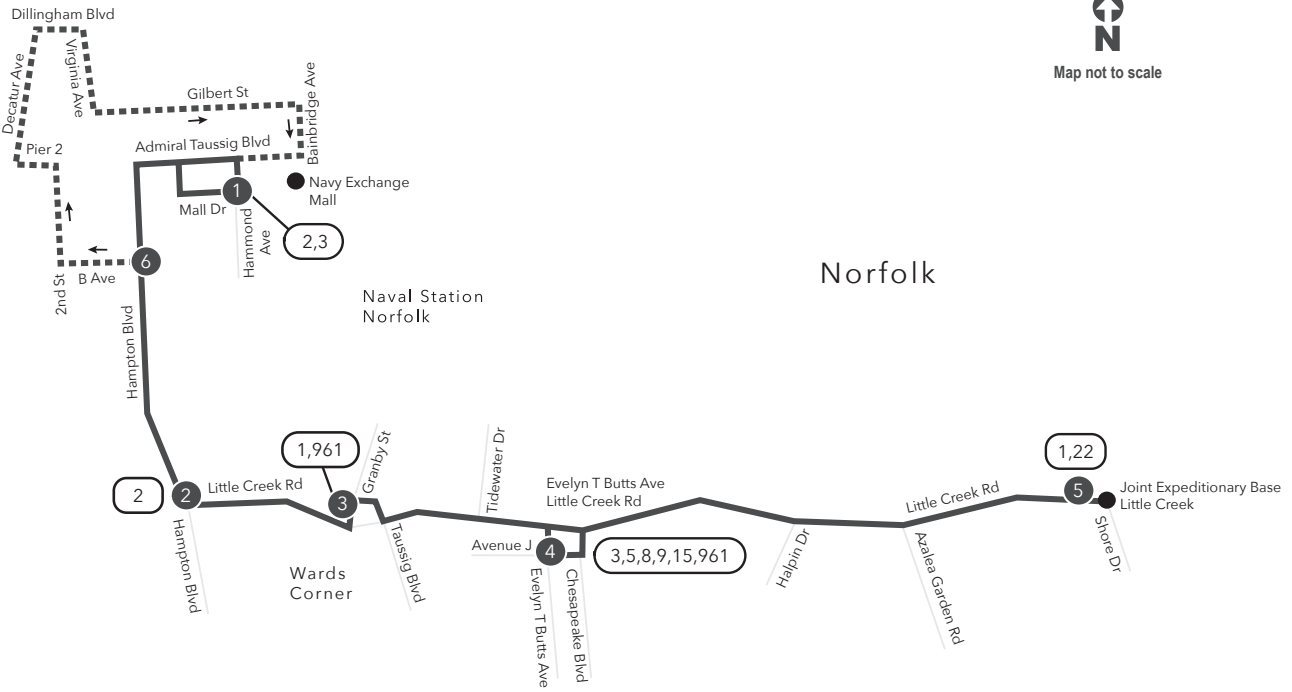

Route 021 Naval Station Norfolk / Navy Exchange Mall / Joint Expeditionary Base Little Creek

Legend

- Daily
- Limited Service
- Streets
- Time Point
- Connecting Bus Routes
- Point of Interest

PM times are shaded & in bold.

WEEKDAY: From Navy Exchange Mall to Joint Expeditionary Base Little Creek

WEEKDAY: From Joint Expeditionary Base Little Creek to Naval Station Norfolk to Navy Exchange Mall

1	2	3	4	5	5	4	3	2	6	1
Navy Exchange Mall	Little Creek Rd Hampton Blvd	Wards Corner	Evelyn T Butts Ave Little Creek Rd	Joint Expeditionary Base Little Creek	Joint Expeditionary Base Little Creek	Evelyn T Butts Ave Little Creek Rd	Wards Corner	Little Creek Rd Hampton Blvd	Gate 5	Navy Exchange Mall
5:12	5:20	5:34	5:48	6:00	5:34	5:50	6:06	6:15	6:27	6:43
6:09	6:18	6:33	6:48	7:00	6:33	6:51	7:09	7:18	7:30	7:46
7:09	7:18	7:33	7:48	8:00	7:33	7:51	8:09	8:18	8:30	8:46
8:09	8:18	8:33	8:48	9:00	8:33	8:51	9:09	9:18	9:29	9:44
9:09	9:18	9:33	9:48	10:00	9:33	9:48	10:03	10:13	-	10:24
10:08	10:18	10:33	10:48	11:00	10:33	10:48	11:03	11:13	-	11:24
11:08	11:18	11:33	11:48	12:00	11:33	11:48	12:03	12:13	-	12:24
12:08	12:18	12:33	12:48	1:00	12:33	12:48	1:03	1:13	-	1:24
1:08	1:18	1:33	1:48	2:00	1:33	1:48	2:03	2:13	-	2:23
2:08	2:18	2:33	2:48	3:00	2:33	2:50	3:08	3:17	3:29	3:44
3:08	3:18	3:32	3:48	4:01	3:33	3:51	4:09	4:18	4:30	4:45
4:08	4:18	4:32	4:48	5:01	4:33	4:51	5:09	5:18	5:30	5:45
5:08	5:18	5:32	5:48	6:01	5:33	5:51	6:09	6:18	6:29	6:43
6:08	6:18	6:32	6:48	7:00	6:33	6:48	7:03	7:12	-	7:23
7:12	7:21	7:33	7:48	8:00	7:33	7:48	8:03	8:12	-	8:23
8:13	8:22	8:34	8:48	9:00	8:33	8:48	9:03	9:11	-	9:22
9:13	9:22	9:34	9:48	10:00	9:33	9:48	10:03	10:11	-	10:22
10:13	10:22	10:34	10:44	-	10:33	10:48	11:03	11:11	-	11:22
11:13	11:22	11:34	11:44	-	-	11:48	12:03	12:11	-	12:22
12:13	12:22	12:34	12:44	-	-	12:48	1:03	1:11	-	1:22