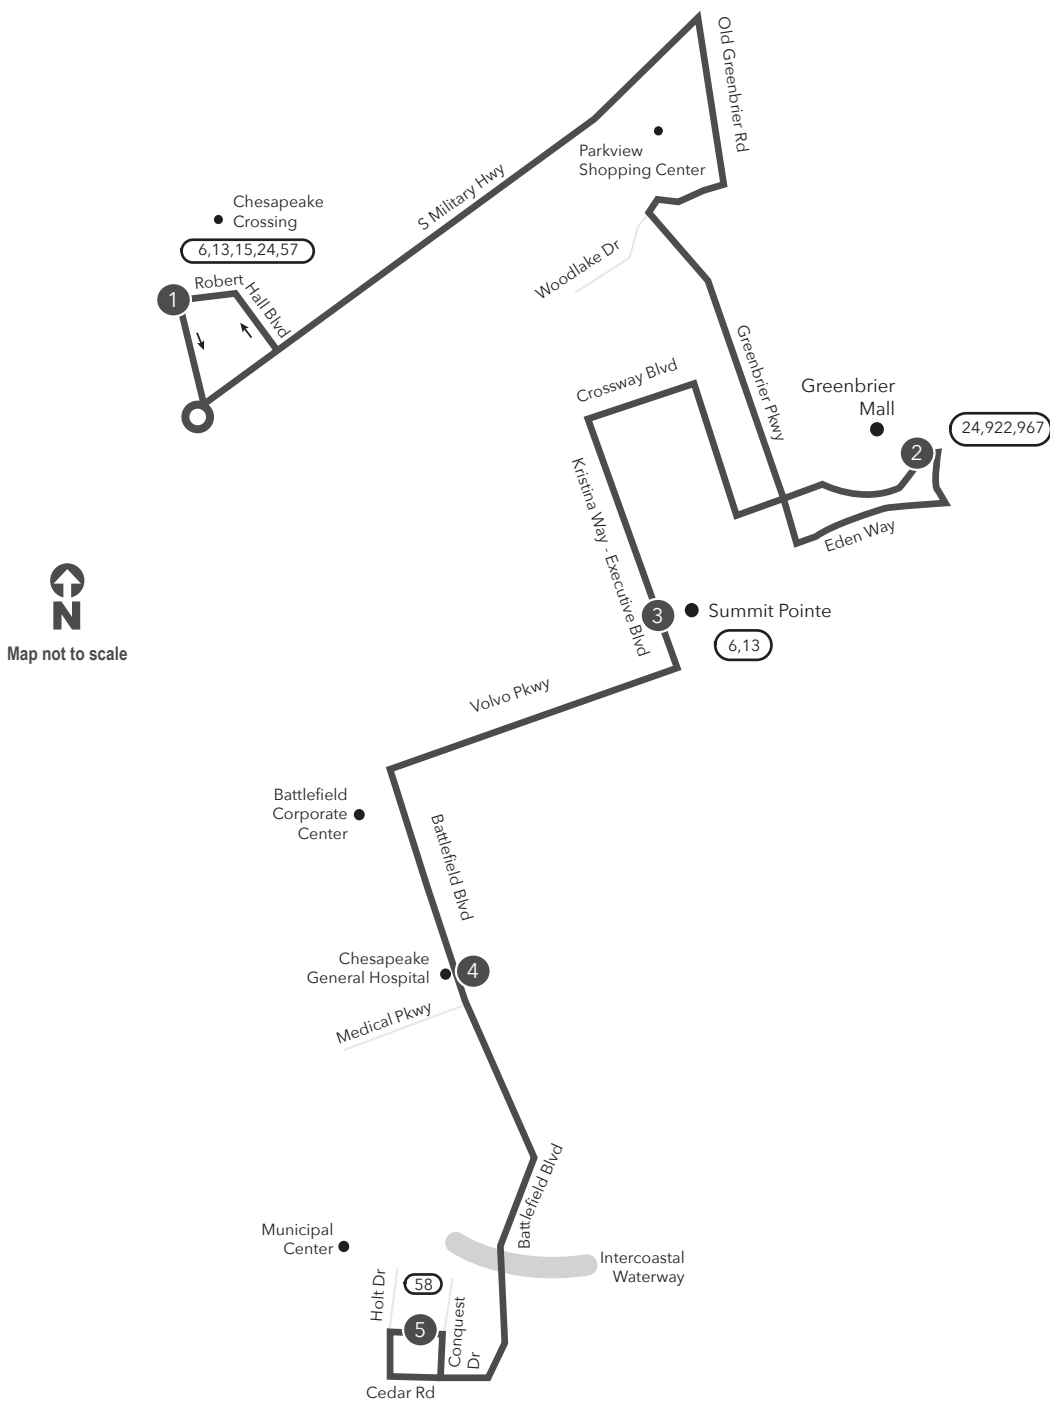

Route 014 Robert Hall Blvd / Greenbrier Mall/ Chesapeake Municipal Ctr

Legend

- Daily
- Streets
- 1 Time Point
- 1 Connecting Bus Routes
- Point of Interest

Map not to scale

Chesapeake

PM times are shaded & in bold.

WEEKDAY: From Robert Hall Blvd to Greenbrier Mall to Chesapeake Municipal Center					WEEKDAY: From Chesapeake Municipal Center to Greenbrier Mall to Robert Hall Blvd				
1	2	3	4	5	5	4	3	2	1
Robert Hall Blvd	Greenbrier Mall	Summit Pointe (Executive Blvd & Eden Way)	Chesapeake General Hospital	Chesapeake Municipal Ctr	Chesapeake Municipal Ctr	Chesapeake General Hospital	Summit Pointe (Executive Blvd & Eden Way)	Greenbrier Mall	Robert Hall Blvd
5:22	5:34	5:42	5:48	5:58	6:18	6:28	6:34	6:42	6:52
6:22	6:34	6:42	6:48	6:58	7:18	7:28	7:34	7:42	7:52
7:22	7:34	7:42	7:48	7:58	8:18	8:28	8:34	8:42	8:52
8:22	8:34	8:42	8:48	8:58	9:18	9:28	9:34	9:42	9:52
9:22	9:34	9:42	9:48	9:58	10:18	10:28	10:34	10:42	10:52
10:22	10:34	10:42	10:48	10:58	11:18	11:28	11:34	11:42	11:52
11:22	11:34	11:42	11:48	11:58	12:18	12:28	12:34	12:42	12:52
12:22	12:34	12:42	12:48	12:58	1:18	1:28	1:34	1:42	1:52
1:22	1:34	1:42	1:48	1:58	2:18	2:28	2:34	2:42	2:52
2:22	2:34	2:42	2:48	2:58	3:18	3:28	3:34	3:42	3:52
3:22	3:34	3:42	3:48	3:58	4:18	4:28	4:34	4:42	4:52
4:22	4:34	4:42	4:48	4:58	5:18	5:28	5:34	5:42	5:52
5:22	5:34	5:42	5:48	5:58	6:18	6:28	6:34	6:42	6:52
6:22	6:34	6:42	6:48	6:58					

SATURDAY: From Robert Hall Blvd to Greenbrier Mall to Chesapeake Municipal Center					SATURDAY: From Chesapeake Municipal Center to Greenbrier Mall to Robert Hall Blvd				
1	2	3	4	5	5	4	3	2	1
Robert Hall Blvd	Greenbrier Mall	Summit Pointe (Executive Blvd & Eden Way)	Chesapeake General Hospital	Chesapeake Municipal Ctr	Chesapeake Municipal Ctr	Chesapeake General Hospital	Summit Pointe (Executive Blvd & Eden Way)	Greenbrier Mall	Robert Hall Blvd
5:22	5:34	5:42	5:48	5:58	5:58	6:08	6:14	6:22	6:32
6:22	6:34	6:42	6:48	6:58	6:58	7:08	7:14	7:22	7:32
7:22	7:34	7:42	7:48	7:58	7:58	8:08	8:14	8:22	8:32
8:22	8:34	8:42	8:48	8:58	8:58	9:08	9:14	9:22	9:32
9:22	9:34	9:42	9:48	9:58	9:58	10:08	10:14	10:22	10:32
10:22	10:34	10:42	10:48	10:58	10:58	11:08	11:14	11:22	11:32
11:22	11:34	11:42	11:48	11:58	11:58	12:08	12:14	12:22	12:32
12:22	12:34	12:42	12:48	12:58	12:58	1:08	1:14	1:22	1:32
1:22	1:34	1:42	1:48	1:58	1:58	2:08	2:14	2:22	2:32
2:22	2:34	2:42	2:48	2:58	2:58	3:08	3:14	3:22	3:32
3:22	3:34	3:42	3:48	3:58	3:58	4:08	4:14	4:22	4:32
4:22	4:34	4:42	4:48	4:58	4:58	5:08	5:14	5:22	5:32
5:22	5:34	5:42	5:48	5:58	5:58	6:08	6:14	6:22	6:32
6:22	6:34	6:42	6:48	6:58					

Route 014
Robert Hall Boulevard /
Greenbrier Mall /
Chesapeake Municipal Ctr
Effective: 11.14.21