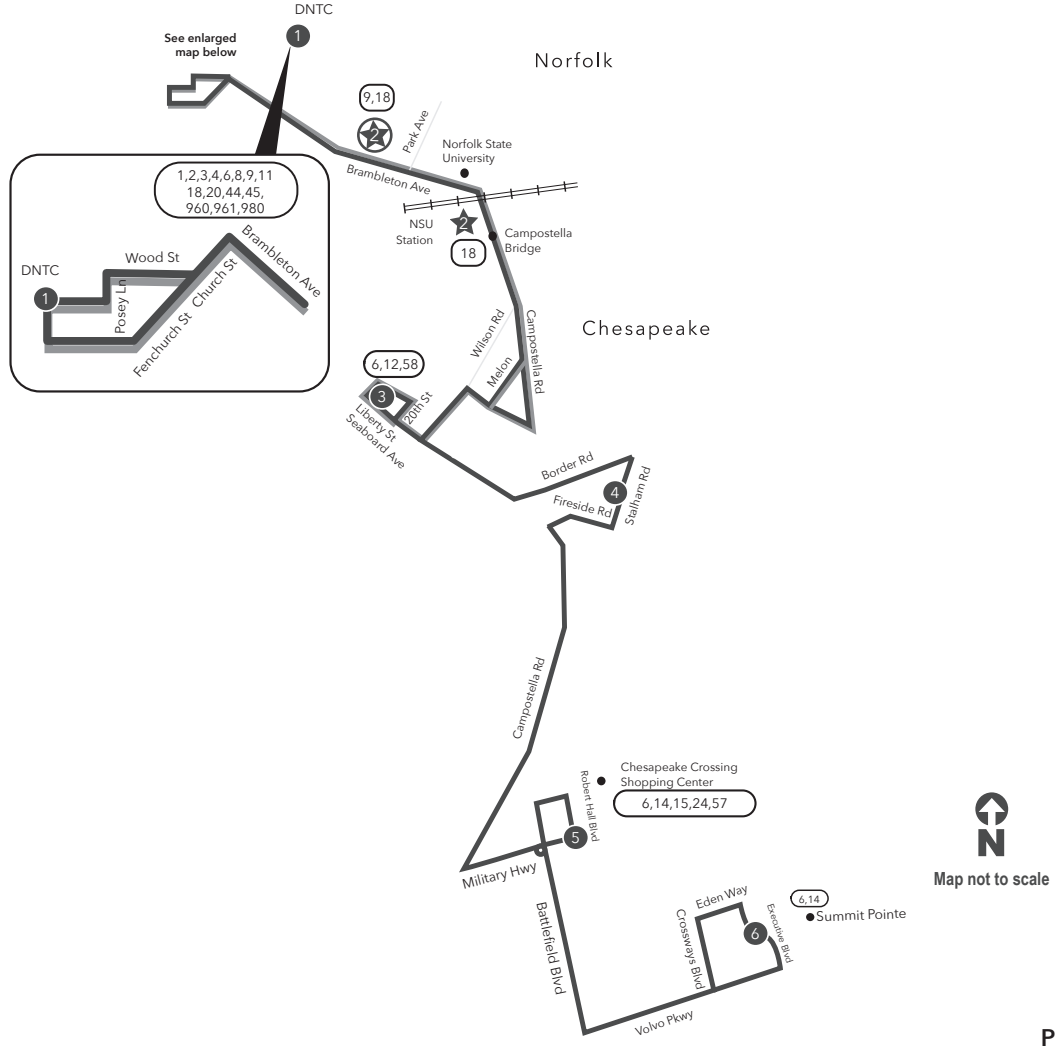

ROUTE 13 DOWNTOWN NORFOLK TRANSIT CENTER / ROBERT HALL BLVD/ SUMMIT POINTE

Legend

- Weekday & Saturday
- Sunday
- Streets
- 1 Time Point
- 1 Connecting Bus Routes
- Point of Interest
- ★ Light Rail Station
- ★ Light Rail Connection
- The Tide

PM times are shaded & in bold.

WEEKDAY-SATURDAY:
From Downtown Norfolk Transit Center to Liberty St & Seaboard Ave to Robert Hall Blvd to Summit Pointe

1	2	3	4	5	6
Downtown Norfolk Transit Center	NSU Station	Liberty St Seaboard Ave	Fireside Rd Stalham Rd	Robert Hall Blvd	Summit Pointe (Executive Blvd & Eden Way)
5:26	5:33	5:48	6:01	6:18	6:28
6:26	6:33	6:48	7:01	7:18	7:28
7:26	7:33	7:48	8:01	8:18	8:28
8:26	8:33	8:48	9:01	9:18	9:28
9:26	9:33	9:48	10:01	10:18	10:28
10:26	10:33	10:48	11:01	11:18	11:28
11:26	11:33	11:48	12:01	12:18	12:28
12:26	12:33	12:48	1:01	1:18	1:28
1:26	1:33	1:48	2:01	2:18	2:28
2:26	2:33	2:48	3:01	3:18	3:28
3:26	3:33	3:48	4:01	4:18	4:28
4:26	4:33	4:48	5:01	5:18	5:28
5:26	5:33	5:48	6:01	6:18	6:28
6:26	6:33	6:43	-	-	-
7:26	7:33	7:43	-	-	-
8:26	8:33	8:43	-	-	-
9:26	9:33	9:43	-	-	-
10:26	10:33	10:43	-	-	-
11:26	11:33	11:43	-	-	-
12:26	12:33	12:43	-	-	-

WEEKDAY-SATURDAY:
From Summit Pointe to Robert Hall Blvd to Liberty St & Seaboard Ave to Downtown Norfolk Transit Center

6	5	4	3	2	1
Summit Pointe (Executive Blvd & Eden Way)	Robert Hall Blvd	Fireside Rd Stalham Rd	Liberty St Seaboard Ave	NSU Station	Downtown Norfolk Transit Center
6:28	6:38	6:45	7:00	7:14	7:18
7:28	7:38	7:45	8:00	8:14	8:18
8:28	8:38	8:45	9:00	9:14	9:18
9:28	9:38	9:45	10:00	10:14	10:18
10:28	10:38	10:45	11:00	11:14	11:18
11:28	11:38	11:45	12:00	12:14	12:18
1:28	1:38	1:45	2:00	2:14	2:18
2:28	2:38	2:45	3:00	3:14	3:18
3:28	3:38	3:45	4:00	4:14	4:18
4:28	4:38	4:45	5:00	5:14	5:18
5:28	5:38	5:45	6:00	6:14	6:18
6:28	6:38	6:45	7:00	7:14	7:18
-	-	-	7:50	8:04	8:08
-	-	-	8:50	9:04	9:08
-	-	-	9:50	10:04	10:08
-	-	-	10:50	11:04	11:08
-	-	-	11:50	12:04	12:08