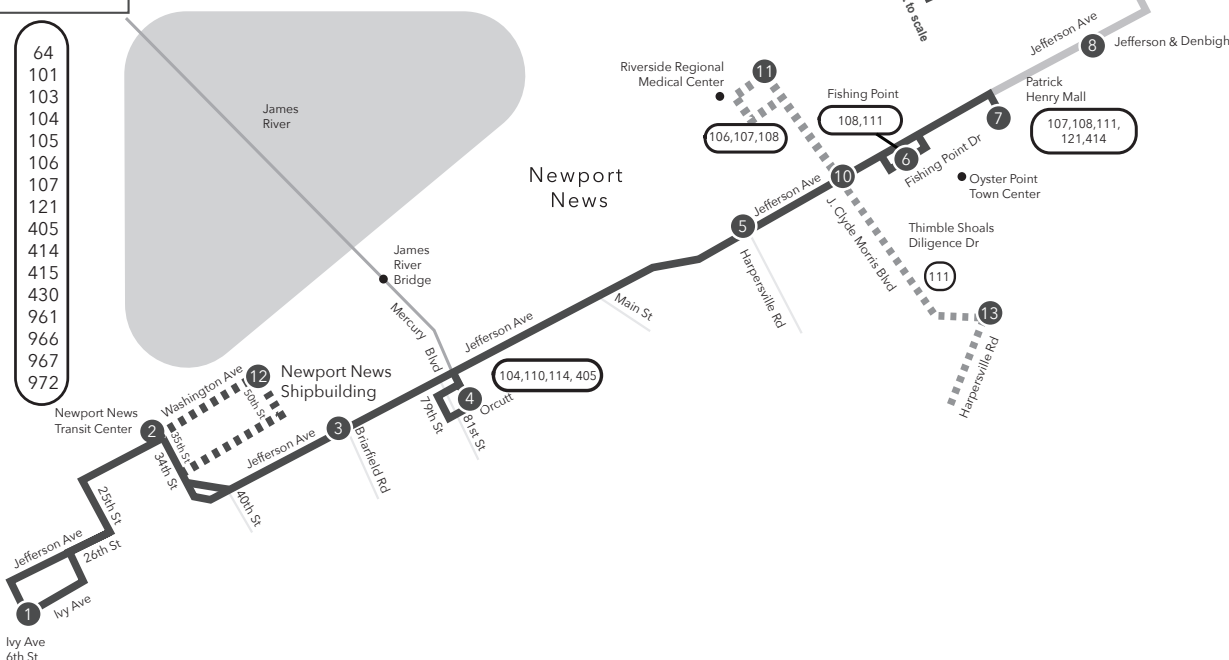

Route 112 Downtown Newport News / Patrick Henry Mall / Lee Hall

Legend

- Daily Route
- Monday - Saturday
- AM only
- Streets
- Time Point
- Connecting Bus Routes
- Point of Interest

- 64
- 101
- 103
- 104
- 105
- 106
- 107
- 121
- 405
- 414
- 415
- 430
- 961
- 966
- 967
- 972