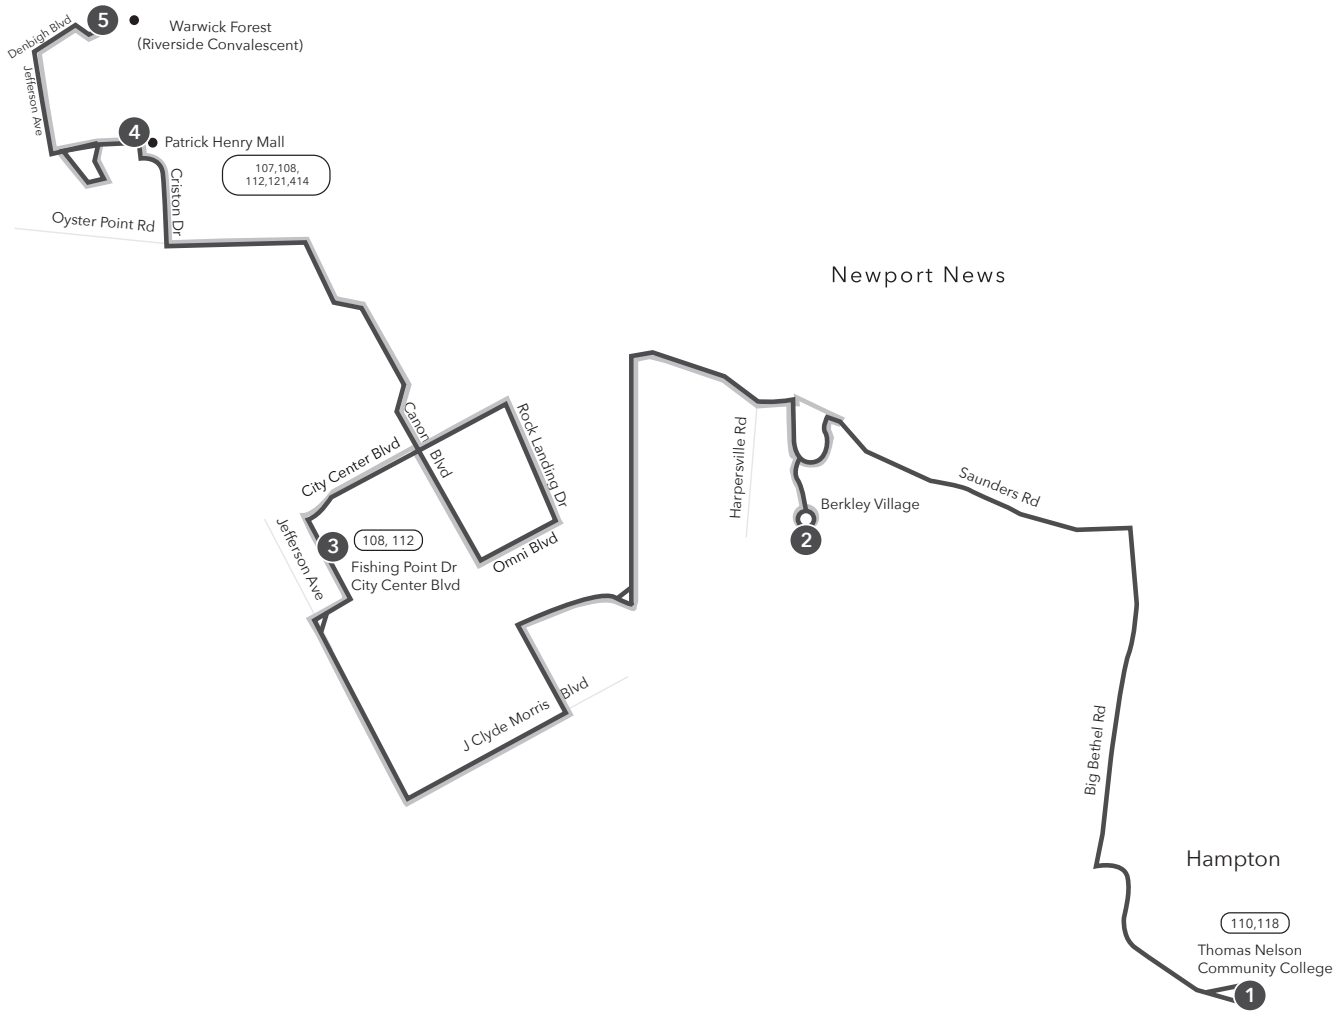

Route 111 Thomas Nelson Community College / Patrick Henry Mall / Warwick Forest

Legend

- Weekday & Saturday
- Sunday Only
- Streets
- Time Point
- Connecting Bus Routes
- Point of Interest

w - Weekday only
PM times are shaded & in bold.

WEEKDAY & SATURDAY:
From Thomas Nelson Community College to Patrick Henry Mall to Warwick Forest

1	2	3	4	5	5	4	3	2	1
Thomas Nelson Comm College	Berkley Village	City Center Blvd Fishing Point Dr	Patrick Henry Mall	Warwick Forest (Riverside Convalescent)	Warwick Forest (Riverside Convalescent)	Patrick Henry Mall	City Center Blvd Fishing Point Dr	Berkley Village	Thomas Nelson Comm College
—	—	6:25w	6:34w	6:49w	6:20w	6:46w	7:01w	7:20w	7:30w
7:00w	7:12w	7:31w	7:58w	8:13w	7:20w	7:46w	8:03w	8:22w	8:32w
8:00	8:12	8:31	8:58	9:13	8:20	8:46	9:03	9:22	9:32
9:00	9:12	9:31	9:58	10:13	9:20	9:46	10:03	10:22	10:32
10:00	10:12	10:31	10:58	11:13	10:20	10:46	11:03	11:22	11:32
11:00	11:12	11:31	11:58	12:13	11:20	11:46	12:03	12:22	12:32
12:00	12:12	12:31	12:58	1:13	12:20	12:46	1:03	1:22	1:32
1:00	1:12	1:31	1:58	2:13	1:20	1:46	2:03	2:22	2:32
2:00	2:12	2:31	2:58	3:13	2:20	2:46	3:03	3:24	3:35
3:00	3:12	3:31	3:58	4:13	3:20	3:46	4:03	4:24	4:35
4:00	4:12	4:31	4:58	5:13	4:20	4:46	5:03	5:24	5:35
5:00	5:12	5:31	5:58	6:13	5:20	5:46	6:03	6:24	6:37
6:00	6:12	6:31	6:58	7:13	6:20	6:46	7:01	7:19	7:34
7:00	7:12	7:31	7:58	8:13	7:20w	7:46w	8:01w	8:19w	8:34w

Route 111

Thomas Nelson Community College/
Patrick Henry Mall / Warwick Forest

Effective: 11.14.21