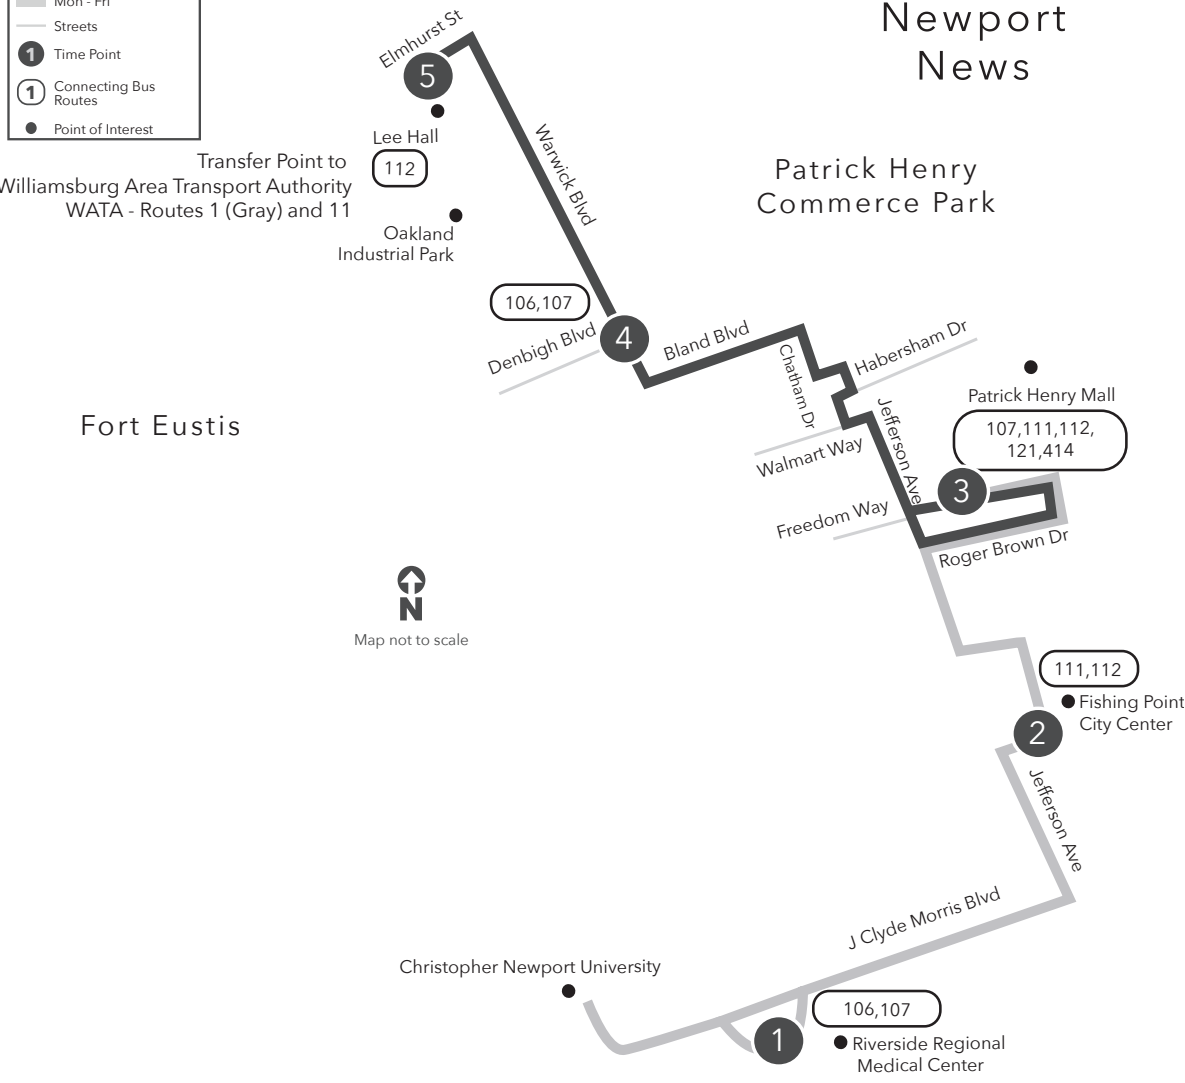

# Route 108 Riverside Medical Ctr / Patrick Henry Mall / Lee Hall

**Legend**

- Daily Route
- Mon - Fri
- Streets
- Time Point
- Connecting Bus Routes
- Point of Interest

PM times are shaded & in bold.

**WEEKDAY :**  
From Riverside Medical Center to Patrick Henry Mall to Lee Hall

**SUNDAY:**  
From Patrick Henry Mall to Lee Hall

**SUNDAY:**  
From Lee Hall to Patrick Henry Mall

3	4	5	5	4	3
Patrick Henry Mall	Warwick Blvd Denbigh Blvd	Lee Hall Elmhurst St	Lee Hall Elmhurst St	Warwick Blvd Denbigh Blvd	Patrick Henry Mall
6:43	6:55	7:09	7:33	7:49	8:03
7:43	7:55	8:09	8:33	8:49	9:03
8:43	8:55	9:09	9:33	9:49	10:03
9:43	9:55	10:09	10:33	10:49	11:03
10:43	10:55	11:09	11:33	11:49	<b>12:03</b>
11:43	11:55	<b>12:09</b>	<b>12:33</b>	<b>12:49</b>	<b>1:03</b>
<b>12:43</b>	<b>12:55</b>	<b>1:09</b>	<b>1:35</b>	<b>1:51</b>	<b>2:05</b>
<b>1:43</b>	<b>1:55</b>	<b>2:09</b>	<b>2:35</b>	<b>2:51</b>	<b>3:05</b>
<b>2:43</b>	<b>2:55</b>	<b>3:09</b>	<b>3:35</b>	<b>3:51</b>	<b>4:05</b>
<b>3:43</b>	<b>3:55</b>	<b>4:09</b>	<b>4:35</b>	<b>4:51</b>	<b>5:05</b>
<b>4:43</b>	<b>4:55</b>	<b>5:09</b>	<b>5:35</b>	<b>5:51</b>	<b>6:05</b>
<b>5:43</b>	<b>5:55</b>	<b>6:09</b>			
<b>6:43</b>	<b>6:55</b>	<b>7:09</b>			

**Route 108**  
Riverside Medical Ctr /  
Patrick Henry Mall /  
Lee Hall

Effective: 11.14.21