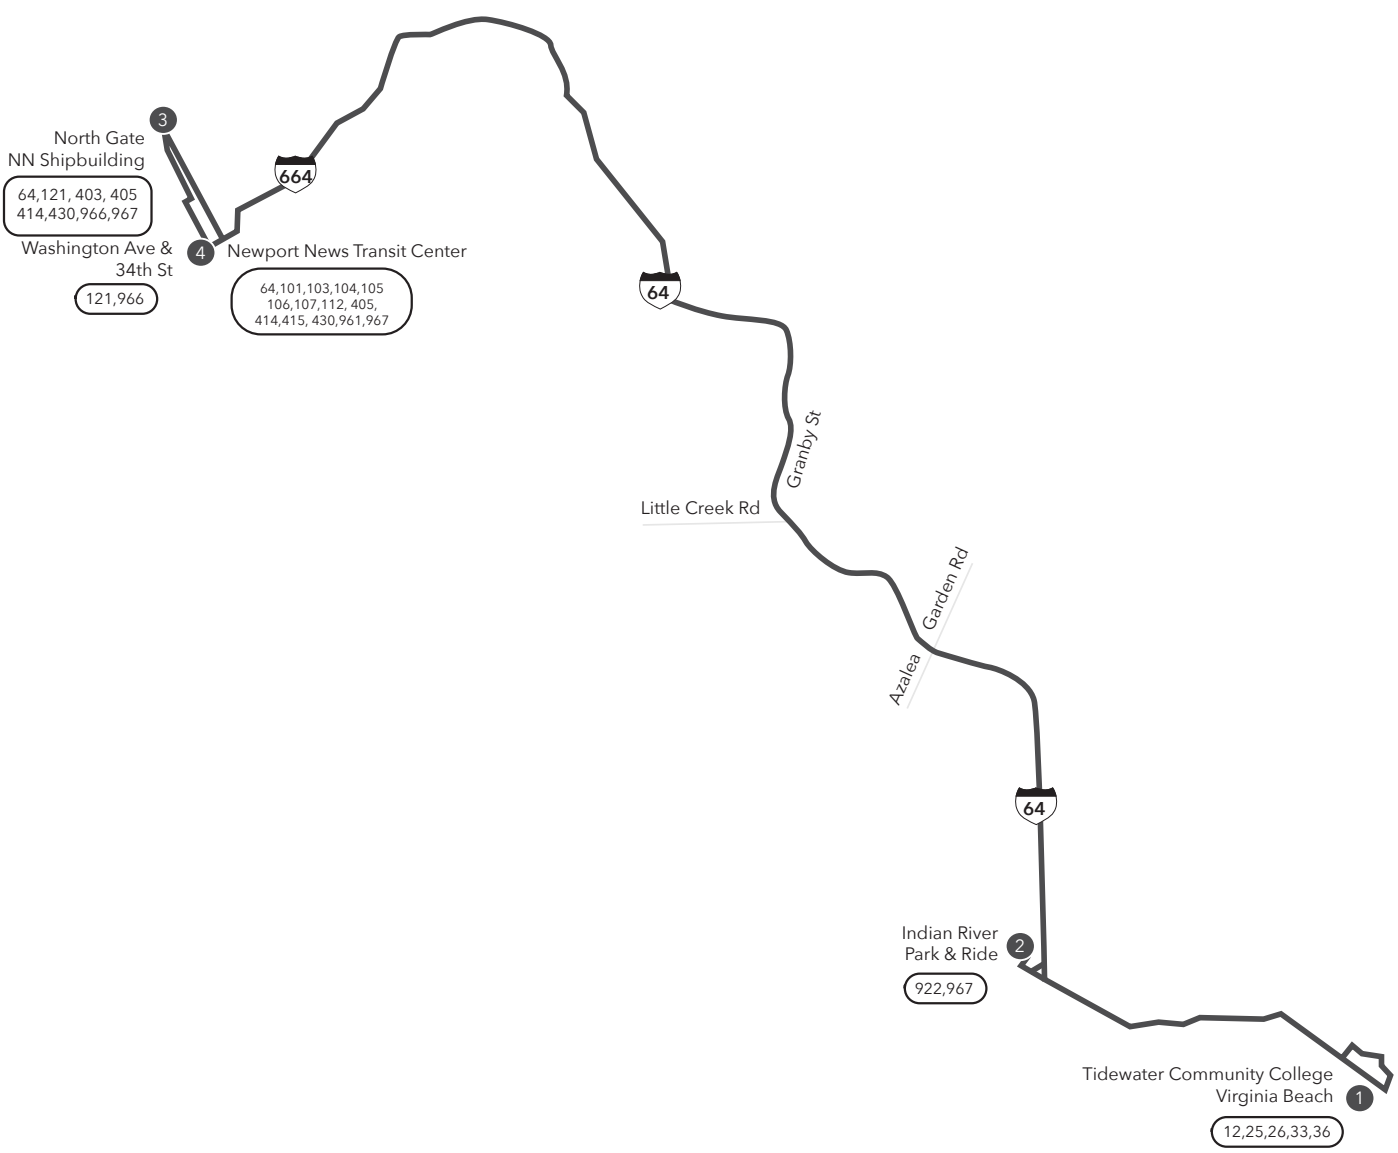

# MAX Route 972 Virginia Beach to Newport News

**Legend**

- Weekday
- Streets
- Time Point
- Connecting Bus Routes
- Point of Interest

PM times are shaded & in bold.

## MAX 972 MONDAY - FRIDAY: A.M. Service from Tidewater Community College to Newport News Transit Ctr

1	2	3	4
TCC VA Beach	Indian River Park & Ride	N.N. Shipbuilders North Gate	Washington Ave & 34th St
5:15	5:31	6:10	6:17

## MAX 972 MONDAY - FRIDAY: P.M. Service from Newport News Transit Ctr to Tidewater Community College

3	4	2	1
N.N. Shipbuilders North Gate	Washington Ave & 34th St	Indian River Park & Ride	TCC VA Beach
3:40	3:50	4:46	4:58

**MAX Route 972**  
Virginia Beach to Newport News

Effective: 11.15.20