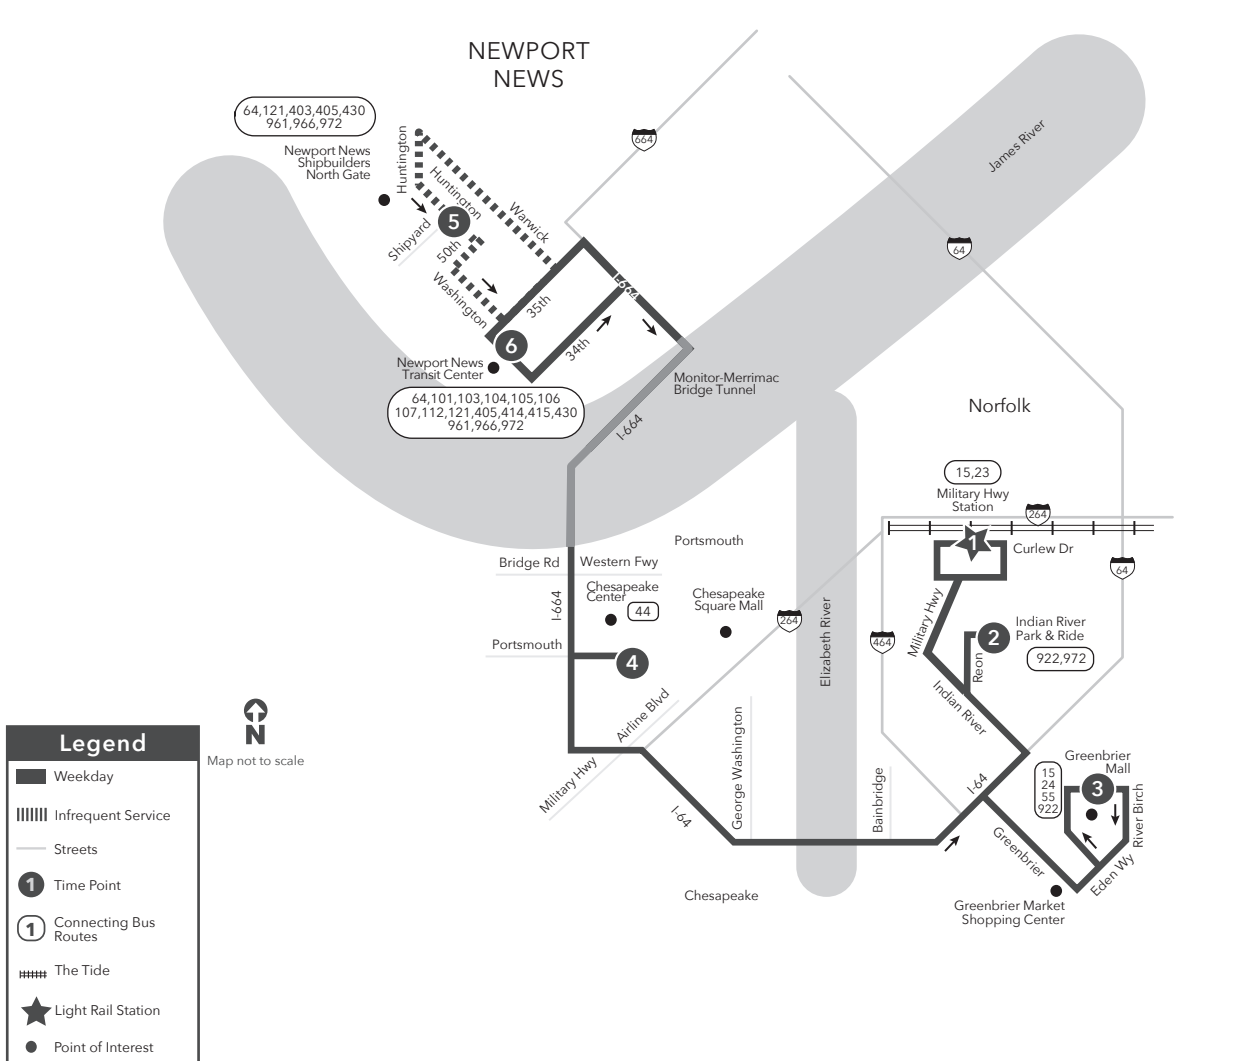

MAX ROUTE 967 MILITARY HWY STATION TO NEWPORT NEWS TRANSIT CTR

This route does not operate on Saturday or Sunday. PM times are shaded & in bold.

MONDAY-FRIDAY:
From Military Hwy Station to Newport News Transit Center

1 Military Hwy Station	2 Indian River Park & Ride	3 Greenbrier Mall Park & Ride	4 Chesapeake Center	5 N. N. Shipbuilders North Gate	6 Newport News Transit Center
4:25	4:35	4:47	5:09	5:27	5:37
4:45	4:55	5:07	5:29	5:47	5:57
5:00	5:10	5:22	5:44	6:02	6:12
5:10	5:20	5:31	5:54	—	6:11
5:43	5:53	6:04	6:27	—	6:44
6:08	6:21	6:31	6:53	—	7:09

MAX ROUTE 967 NEWPORT NEWS TRANSIT CTR TO MILITARY HWY STATION

PM times are shaded & in bold.

MONDAY-FRIDAY:
From Newport News Transit Center to Military Hwy Station

5 N. N. Shipbuilders North Gate	6 Newport News Transit Center	4 Chesapeake Center	3 Greenbrier Mall Park & Ride	2 Indian River Park & Ride	1 Military Hwy Station
—	3:00	3:20	3:45	3:55	4:09
3:30	3:40	4:00	4:25	4:35	4:49
3:40	—	4:10	—	—	—
3:40	3:50	4:10	4:35	4:45	4:59
3:50	4:00	4:20	4:45	4:55	5:09
—	4:30	4:50	5:15	5:25	5:39
—	5:15	5:35	6:00	6:10	6:24