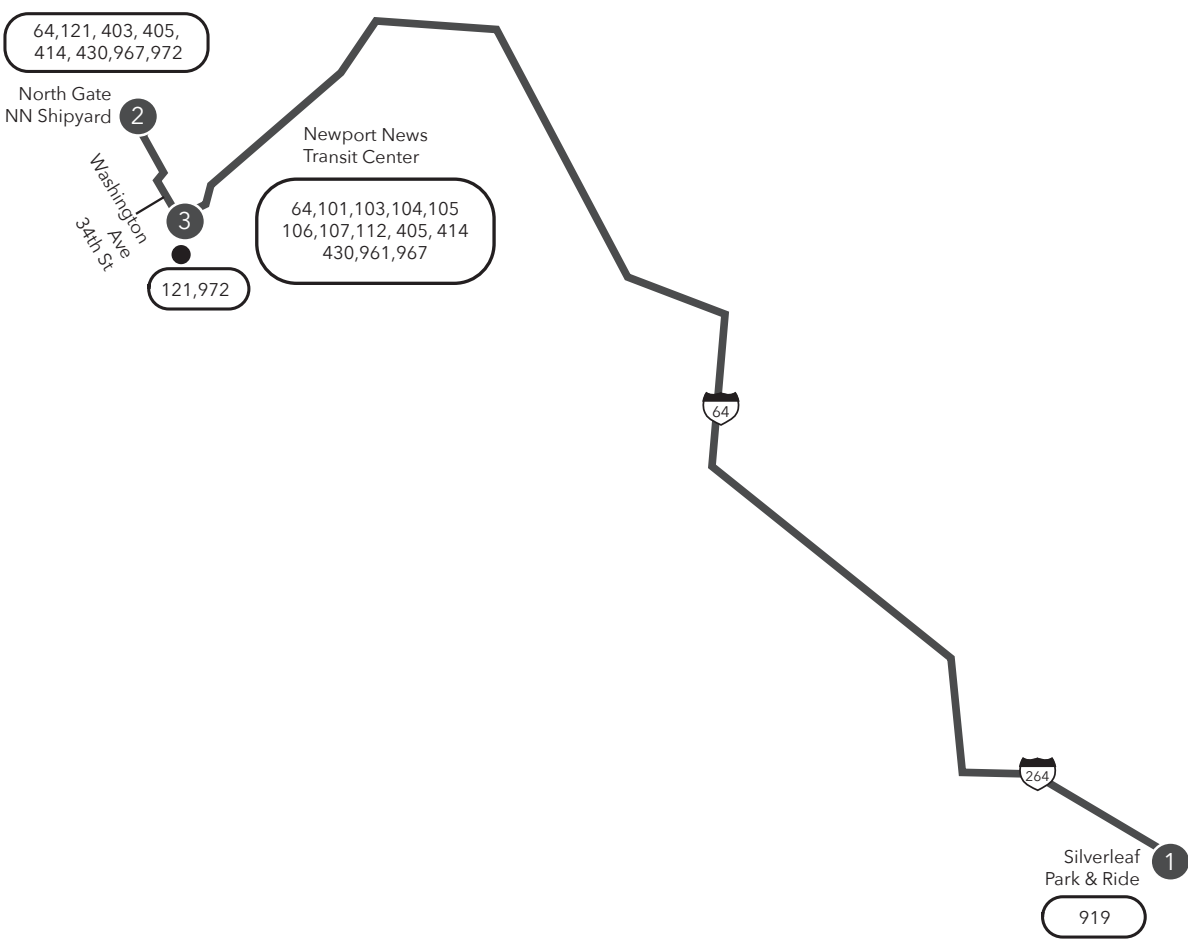

MAX Route 966 Silverleaf Park and Ride to Newport News Transit Ctr

Legend

- Weekday
- Streets
- 1 Time Point
- 1 Connecting Bus Routes
- Point of Interest

This route does not operate on Saturday or Sunday.
PM times are shaded & in bold.

MONDAY-FRIDAY:
 From Silverleaf Park and Ride to Washington Ave & 34th Street

1	2	3
Silverleaf Park & Ride	Newport News Shipbuilders North Gate	Washington Ave & 34th St
5:20 5:40	6:03 6:23	6:11 6:31

MONDAY-FRIDAY:
 From Newport News Shipbuilders North Gate to Silverleaf Park and Ride

2	3	1
Newport News Shipbuilders North Gate	Washington Ave & 34th St	Silverleaf Park & Ride
3:40 3:50	3:53 4:03	4:53 5:03