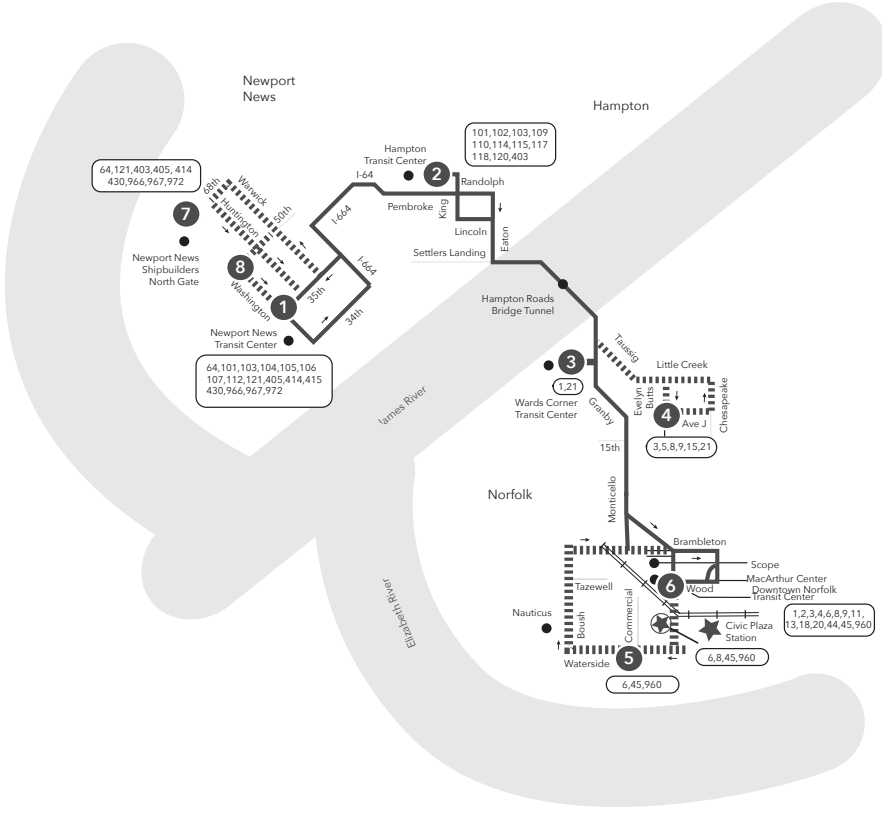

MAX ROUTE 961 NEWPORT NEWS TO HAMPTON TO NORFOLK

Legend

- Daily
- Weekday
- Streets
- Time Point
- Connecting Bus Routes
- Point of Interest