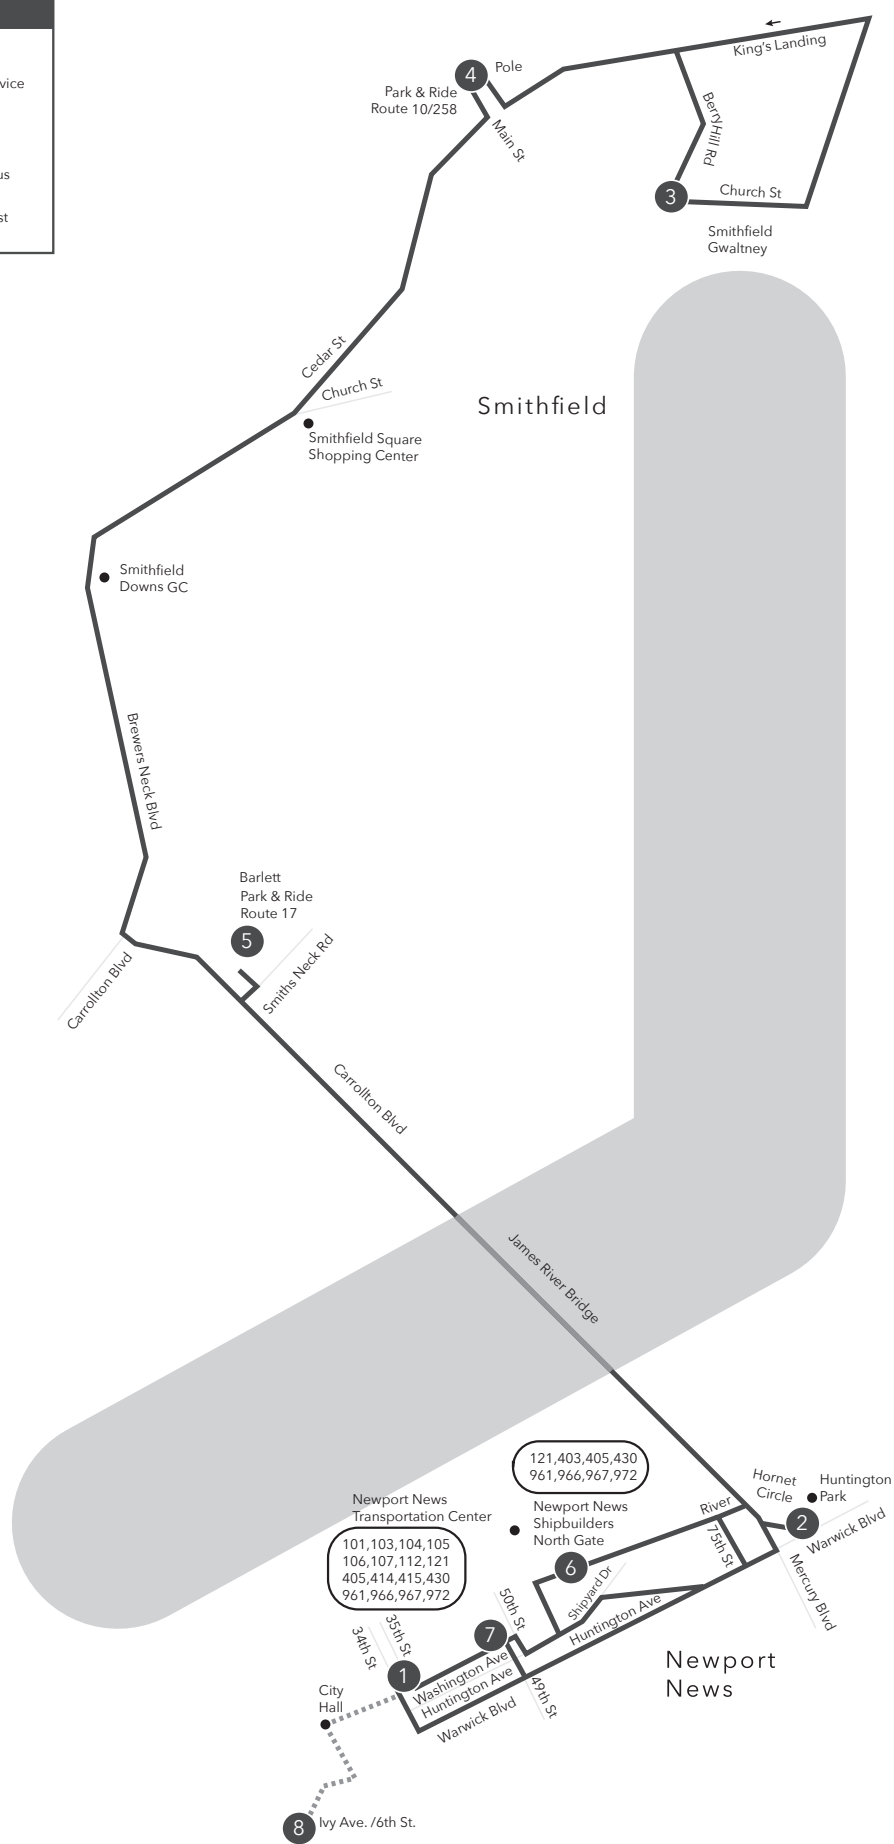

# ROUTE 064 NEWPORT NEWS / SMITHFIELD

**Legend**

- Weekday
- Infrequent Service
- Streets
- Time Point
- Connecting Bus Routes
- Point of Interest

**PM times are shaded & in bold**  
This route does not operate on Saturday or Sunday.

**WEEKDAY A.M.:**  
From Ivy Ave. & 6th St. to Smithfield Gwaltney

<b>8</b>	<b>1</b>	<b>2</b>	<b>3</b>	<b>4</b>	<b>5</b>	<b>3</b>	<b>2</b>	<b>6</b>	<b>7</b>	<b>1</b>
Ivy Ave. & 6th St.	Newport News Transit Ctr	Huntington Park Park & Ride	Smithfield Gwaltney	Park & Ride Route 10/258	Park & Ride Route 17 Barlett	Smithfield Gwaltney	Huntington Park Park & Ride	N. N. Shipbuilders North Gate	49th & Washington Ave	Newport News Transit Ctr
-	-	-	-	5:30	5:43	-	5:54	6:01	6:04	6:09
-	-	-	-	5:50	6:03	-	6:14	6:21	6:24	6:29
5:00	5:12	5:22	5:48	-	-	5:50	6:22	-	-	6:32

**WEEKDAY P.M.:**  
From Newport News Transit Ctr to Smithfield Gwaltney

<b>1</b>	<b>7</b>	<b>6</b>	<b>2</b>	<b>5</b>	<b>4</b>	<b>3</b>	<b>3</b>	<b>2</b>	<b>1</b>
Newport News Transit Ctr	49th & Washington Ave	N. N. Shipbuilders North Gate	Huntington Park Park & Ride	Park & Ride Route 17 Barlett	Park & Ride Route 10/258	Smithfield Gwaltney	Smithfield Gwaltney	Huntington Park Park & Ride	Newport News Transit Ctr
-	-	3:40	3:47	4:02	4:18	4:25	4:25	4:57	5:07
3:40	3:50	-	4:08	4:23	4:39	4:46	4:48	5:20	5:30

# Route 064