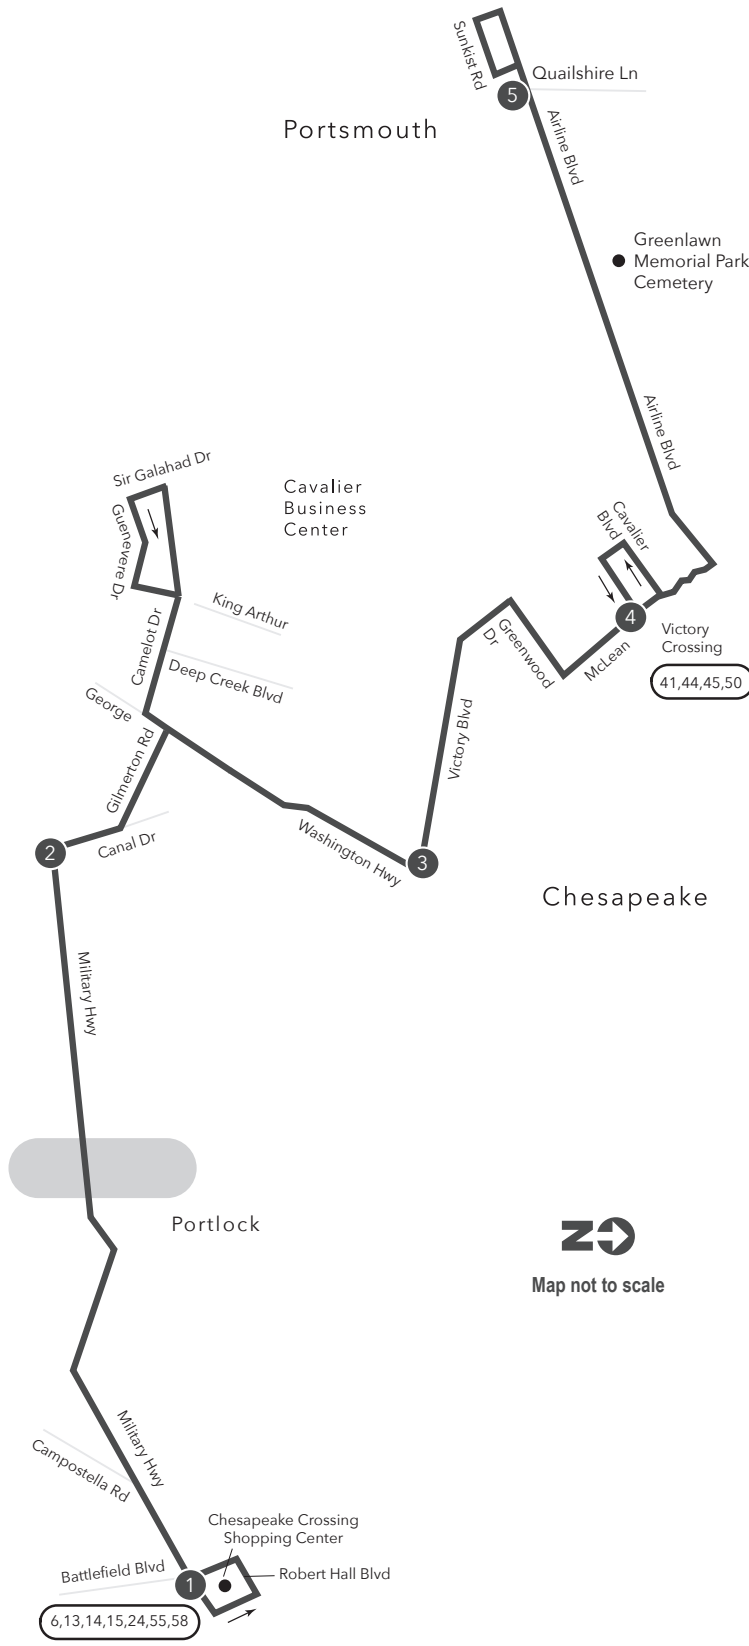

Route 057 Robert Hall Blvd / Airline Blvd

Legend

- Weekday and Saturday
- Streets
- Time Point
- Connecting Bus Routes
- Point of Interest

PM times are shaded & in bold.

WEEKDAY:
From Robert Hall Blvd to Airline Blvd & Quailshire Ln

WEEKDAY:
From Airline Blvd & Quailshire Ln to Robert Hall Blvd

1	2	3	4	5	5	4	3	2	1
Robert Hall Blvd	Military Hwy Canal Dr	George Washington Victory Blvd	Victory Crossing	Airline Blvd Quailshire Ln	Airline Blvd Quailshire Ln	Victory Crossing	George Washington Victory Blvd	Military Hwy Canal Dr	Robert Hall Blvd
6:23	6:34	6:52	7:02	7:16	6:19	6:33	6:41	6:55	7:07
7:23	7:34	7:52	8:02	8:16	7:16	7:30	7:38	7:52	8:04
8:24	8:35	8:53	9:03	9:19	8:16	8:30	8:38	8:52	9:04
9:24	9:35	9:51	10:01	10:17	9:19	9:33	9:42	9:56	10:08
10:24	10:35	10:51	11:01	11:17	10:17	10:31	10:40	10:54	11:06
11:24	11:35	11:51	12:01	12:17	11:17	11:31	11:40	11:54	12:06
12:24	12:35	12:51	1:01	1:17	12:17	12:31	12:40	12:54	1:06
1:24	1:35	1:51	2:01	2:17	1:17	1:31	1:40	1:54	2:06
2:24	2:35	2:51	3:01	3:18	2:17	2:31	2:40	2:54	3:06
3:24	3:35	3:50	4:00	4:17	3:18	3:34	3:44	3:58	4:10
4:24	4:35	4:50	5:00	5:17	4:17	4:33	4:43	4:57	5:09
5:24	5:35	5:50	6:00	6:17	5:17	5:33	5:43	5:57	6:09
6:24	6:35	6:50	7:00	7:17					