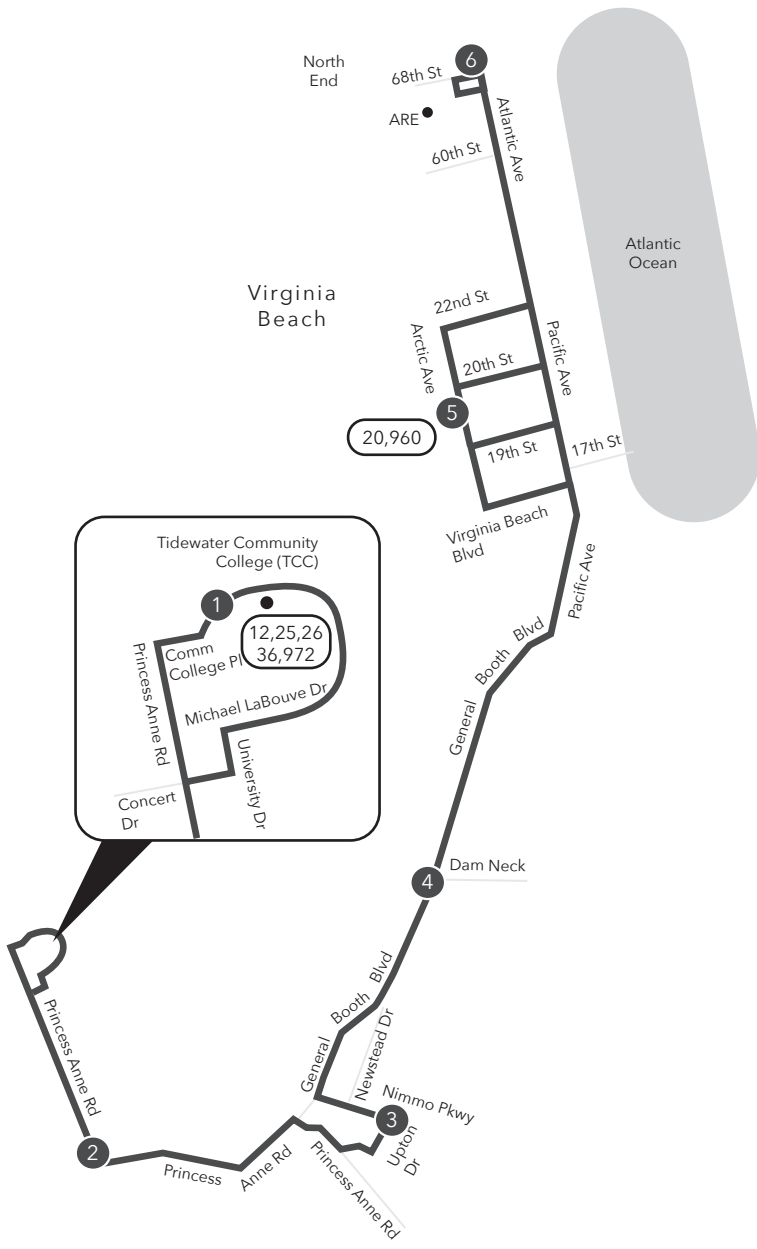

ROUTE 033 TCC / 68TH STREET & ATLANTIC AVE

Legend

- Weekday & Saturday
- Streets
- Time Point
- Connecting Bus Routes
- Point of Interest

PM times are shaded & in bold.

WEEKDAY: From TCC to 68th Street & Atlantic Avenue | **WEEKDAY:** From 68th Street & Atlantic Avenue to TCC

1	2	3	4	5	6	6	5	4	3	2	1
Tidewater Community College	Virginia Beach Municipal Ctr	Nimmo Pkwy Upton Drive	Dam Neck Rd General Booth Blvd	Arctic Ave 19th St	Atlantic Ave 68th St	Atlantic Ave 68th St	Arctic Ave 19th St	Dam Neck Rd General Booth Blvd	Nimmo Pkwy Upton Dr	Virginia Beach Municipal Ctr	Tidewater Community College
—	—	—	—	6:21	6:41	6:43	6:59	7:12	7:20	7:30	7:40
6:53	7:05	7:17	7:24	7:45	8:05	7:43	7:59	8:12	8:20	8:30	8:40
8:13	8:25	8:37	8:44	9:05	9:25	8:33	8:49	9:02	9:09	9:19	9:29
9:13	9:25	9:37	9:44	10:05	10:24	9:33	9:49	10:02	10:09	10:19	10:29
10:13	10:24	10:34	10:41	11:02	11:21	10:33	10:49	11:02	11:09	11:19	11:29
11:13	11:24	11:34	11:41	12:02	12:18	11:33	11:49	12:02	12:10	12:20	12:30
12:13	12:25	12:36	12:43	1:03	1:19	12:33	12:50	1:03	1:11	1:21	1:31
12:53	1:05	1:16	1:23	1:43	1:59	1:33	1:50	2:03	2:11	2:21	2:31
1:53	2:05	2:16	2:23	2:43	2:59	2:43	3:00	3:14	3:22	3:33	3:43
2:53	3:05	3:17	3:26	3:47	4:03	3:37	3:56	4:10	4:18	4:29	4:40
4:13	4:24	4:36	4:45	5:06	5:22	4:27	4:46	5:00	5:08	5:18	5:29
5:13	5:24	5:36	5:45	6:06	6:28	5:33	5:52	6:05	6:11	6:20	6:30
6:13	6:24	6:35	6:42	7:01	7:23	6:33	6:52	7:04	7:10	7:19	7:29
7:13	7:24	7:35	7:42	8:01	8:23	7:33	7:52	8:04	8:10	8:19	8:29
8:13	8:24	8:35	8:42	9:01	9:20	8:33	8:52	9:04	9:10	9:19	9:29
8:53	9:04	9:13	9:19	9:39	9:58	9:33	9:52	10:04	10:10	10:19	10:29
9:53	10:04	10:13	10:19	10:39	10:58						

Effective: 11.15.20

Route 033

TCC/ 68th Street & Atlantic Avenue