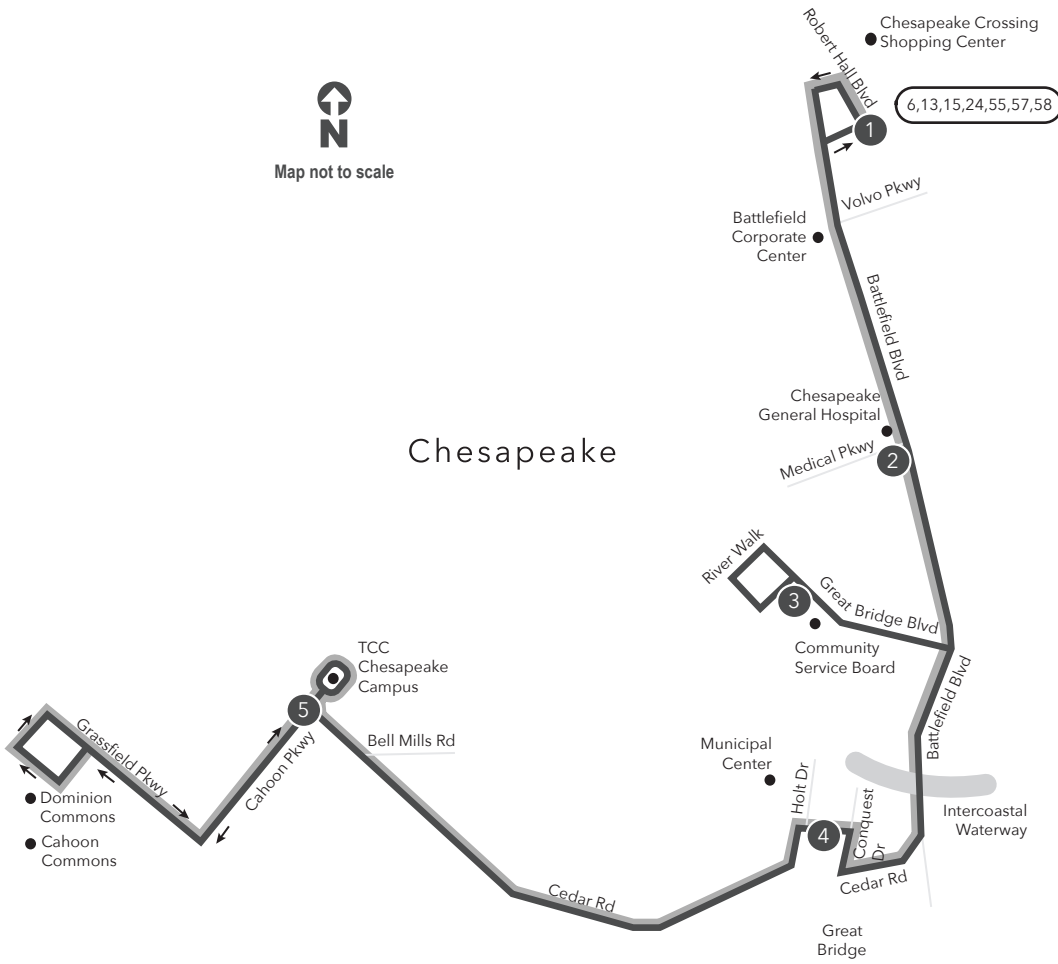

Route 014 Robert Hall Blvd / TCC Chesapeake

Legend

- Weekday
- Saturday
- Streets
- Time Point
- Connecting Bus Routes
- Point of Interest

N
Map not to scale

PM times are shaded & in bold.

WEEKDAY:

From Robert Hall Blvd to TCC Chesapeake Campus

WEEKDAY:

From TCC Chesapeake Campus to Robert Hall Blvd

1	2	3	4	5	5	4	3	2	1
Robert Hall Blvd	Chesapeake General Hospital	Community Service Board	Chesapeake Municipal Ctr	TCC Chesapeake Campus	TCC Chesapeake Campus	Chesapeake Municipal Ctr	Community Service Board	Chesapeake General Hospital	Robert Hall Blvd
6:22	6:32	6:48	7:00	7:08	6:17	6:27	6:44	6:52	7:01
7:22	7:32	7:48	8:00	8:08	7:17	7:27	7:44	7:52	8:01
8:22	8:32	8:48	9:00	9:08	8:17	8:27	8:43	8:53	9:06
9:22	9:32	9:48	10:00	10:08	9:17	9:28	9:44	9:54	10:07
10:22	10:32	10:48	11:00	11:08	10:17	10:28	10:44	10:54	11:07
11:22	11:32	11:48	12:00	12:08	11:17	11:28	11:44	11:54	12:07
12:22	12:33	12:49	1:01	1:09	12:17	12:28	12:44	12:54	1:07
1:22	1:33	1:49	2:01	2:09	1:18	1:29	1:45	1:55	2:08
2:22	2:33	2:49	3:01	3:09	2:18	2:29	2:45	2:55	3:09
3:22	3:33	3:49	4:01	4:09	3:20	3:31	3:47	3:57	4:11
4:22	4:33	4:49	5:01	5:09	4:21	4:32	4:48	4:58	5:12
5:22	5:33	5:49	6:01	6:09	5:21	5:32	5:48	5:58	6:10
6:22	6:33	6:49	7:01	7:09	6:19	6:30	6:46	6:56	7:08