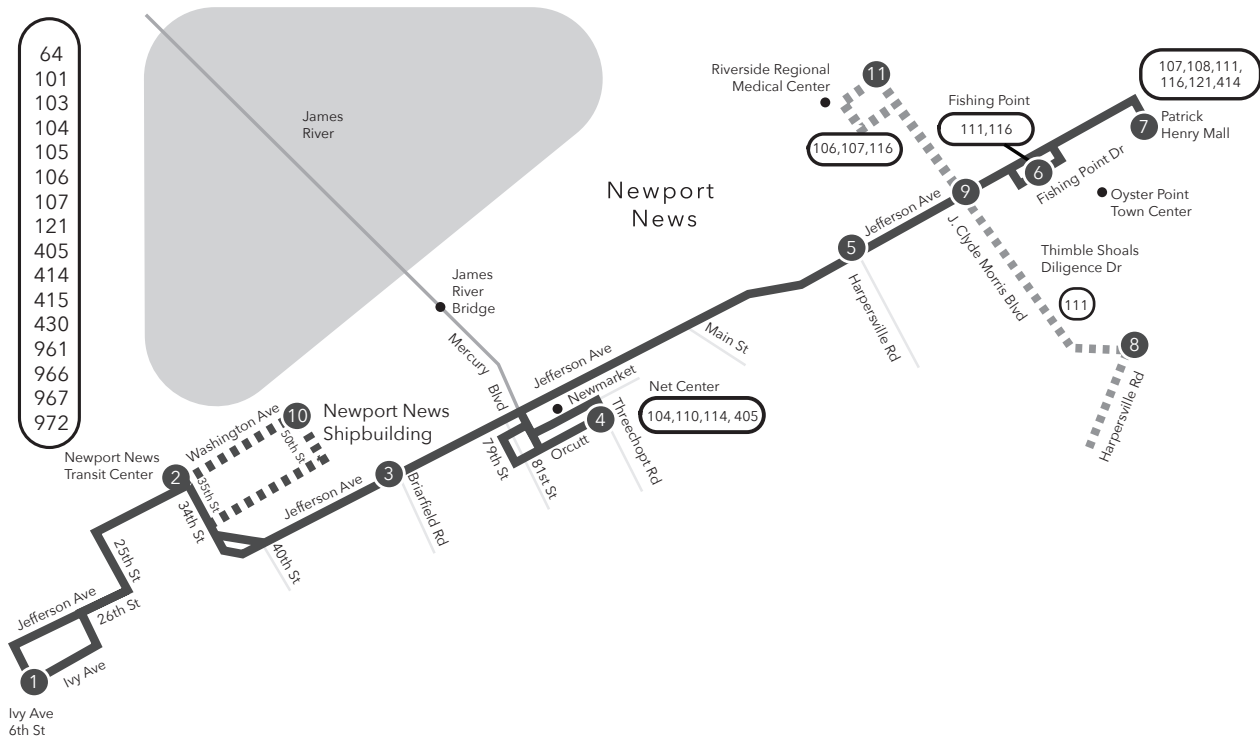

ROUTE 112 DOWNTOWN NEWPORT NEWS / PATRICK HENRY MALL

Legend

- Daily Route
- AM only
- Streets
- Time Point
- Connecting Bus Routes
- Point of Interest

w = Weekdays only
PM times are shaded & in bold.

WEEKDAY & SATURDAY:
From Ivy Ave / 6th St to
Downtown Newport News to Newmarket to Patrick Henry Mall

SUNDAY:

From Ivy Ave/6th St to Downtown Newport News to Newmarket to Patrick Henry Mall

SUNDAY:

From Patrick Henry Mall to Newmarket to Downtown Newport News to Ivy Ave / 6th St

1	2	3	4	5	6	7	7	6	5	4	3	2	1
Ivy Ave / 6th St	Newport News Transit center	Jefferson Ave Briarfield Rd	Net Center	Jefferson Ave Harpersville Rd	Fishing Point Dr City Center Blvd	Patrick Henry Mall	Patrick Henry Mall	Fishing Point Dr City Center Blvd	Jefferson Ave Harpersville Rd	Net Center	Jefferson Ave Briarfield Rd	Newport News Transit center	Ivy Ave / 6th St
6:28	6:45	6:53	7:03	7:15	7:23	7:33	7:15	7:24	7:32	7:47	7:55	8:15	8:27
7:28	7:45	7:53	8:03	8:15	8:23	8:33	8:15	8:24	8:32	8:47	8:55	9:15	9:27
8:28	8:45	8:53	9:03	9:15	9:23	9:33	9:15	9:24	9:32	9:47	9:55	10:15	10:27
9:28	9:45	9:53	10:03	10:15	10:23	10:33	10:15	10:24	10:32	10:47	10:55	11:15	11:27
10:28	10:45	10:53	11:03	11:15	11:23	11:33	11:15	11:24	11:32	11:47	11:55	12:15	12:27
11:28	11:45	11:53	12:03	12:15	12:23	12:33	12:15	12:24	12:32	12:47	12:55	1:15	1:27
12:28	12:45	12:53	1:03	1:15	1:23	1:33	1:15	1:24	1:32	1:47	1:55	2:15	2:27
1:28	1:45	1:53	2:03	2:15	2:23	2:33	2:15	2:24	2:32	2:47	2:55	3:15	3:27
2:28	2:45	2:53	3:03	3:15	3:23	3:33	3:15	3:24	3:32	3:47	3:55	4:15	4:27
3:28	3:45	3:53	4:03	4:15	4:23	4:33	4:15	4:24	4:32	4:47	4:55	5:15	5:27
4:28	4:45	4:53	5:03	5:15	5:23	5:33	5:15	5:24	5:32	5:47	5:55	6:15	6:27
5:28	5:45	5:53	6:03	6:15	6:23	6:33	6:15	6:24	6:32	6:47	6:55	7:15	7:27
6:28	6:45	6:53	7:03	7:15	7:23	7:33	7:15	7:24	7:32	7:47	7:55	8:15	8:27

Effective: 11.15.20

Route 112

Downtown Newport News/
Patrick Henry Mall