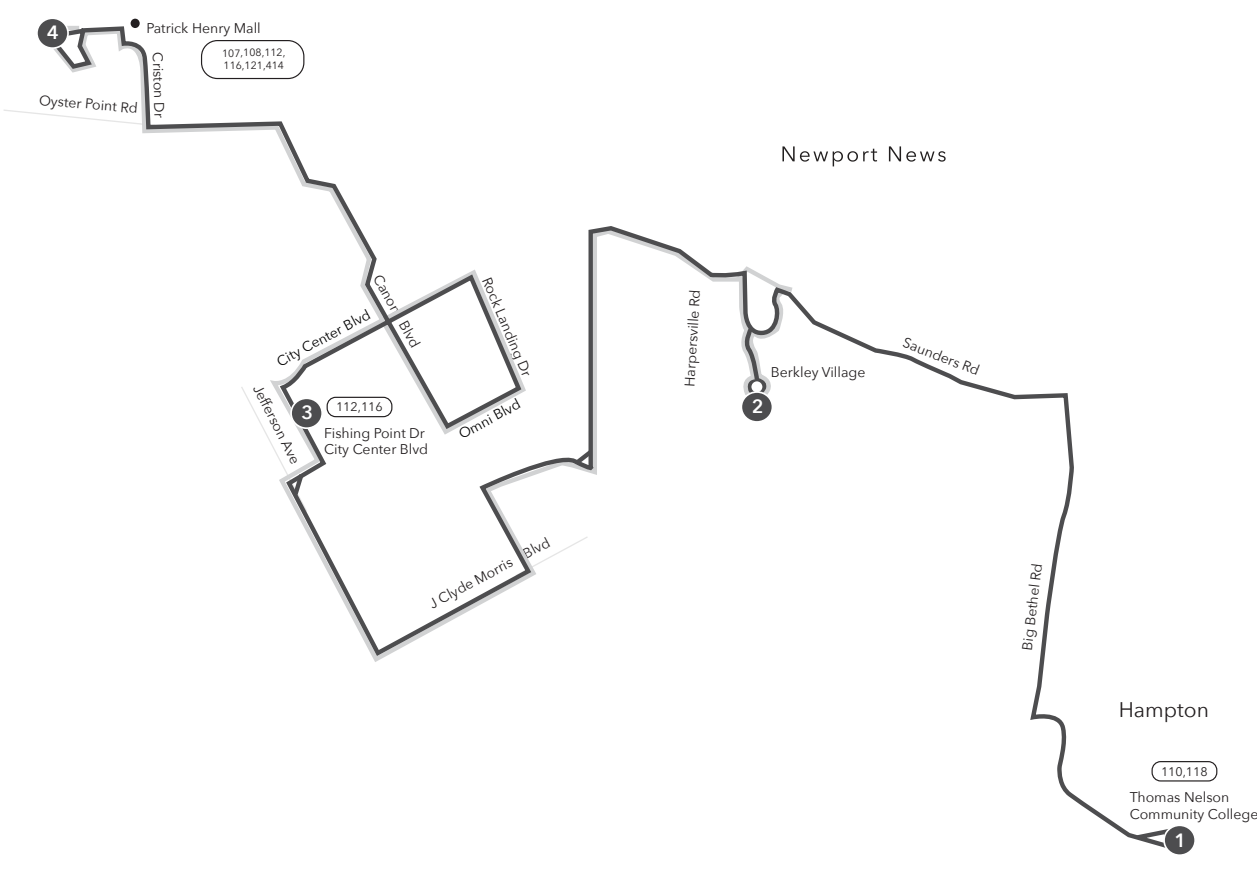

Route 111 Thomas Nelson Community College / Patrick Henry Mall

Legend

- Weekday & Saturday
- Sunday Only
- Streets
- Time Point
- Connecting Bus Routes
- Point of Interest

w - Weekday only
PM times are shaded & in bold.

WEEKDAY & SATURDAY:
From Thomas Nelson Community College to
Patrick Henry Mall

WEEKDAY & SATURDAY:
From Patrick Henry Mall to
Thomas Nelson Community College

1	2	3	4	4	3	2	1
Thomas Nelson Comm College	Berkley Village	City Center Blvd Fishing Point Dr	Patrick Henry Mall	Patrick Henry Mall	City Center Blvd Fishing Point Dr	Berkley Village	Thomas Nelson Comm College
6:54w	7:05w	7:25w	7:41w	7:00	7:17	7:36	7:46
7:53	8:05	8:24	8:41	8:00	8:17	8:36	8:46
8:53	9:05	9:24	9:41	9:00	9:17	9:36	9:46
9:53	10:05	10:24	10:41	10:00	10:17	10:36	10:46
10:53	11:05	11:24	11:41	11:00	11:17	11:36	11:46
11:53	12:05	12:24	12:41	12:00	12:17	12:36	12:46
12:53	1:05	1:24	1:41	1:00	1:17	1:36	1:46
1:55	2:07	2:26	2:43	2:00	2:17	2:36	2:46
2:55	3:07	3:26	3:43	3:00	3:17	3:38	3:49
3:55	4:07	4:26	4:43	4:00	4:17	4:38	4:49
4:55	5:07	5:26	5:43	5:00	5:17	5:38	5:49
5:55	6:07	6:26	6:43	6:00	6:17	6:37	6:52
6:55	7:07	7:26	7:43	7:00	7:15	7:33	7:48
7:55	8:06	8:24	8:40	8:00	8:15	8:33	8:48
8:59	9:09	9:24	9:39	9:00	9:15	9:33	9:48
9:59	10:09	10:24	10:39	10:00w	10:15w	10:33w	10:48w

SUNDAY:
From Berkley Village to
Patrick Henry Mall

SUNDAY:
From Patrick Henry Mall to
Berkley Village

2	3	4	4	3	2
Berkley Village	City Center Blvd Fishing Point Dr	Patrick Henry Mall	Patrick Henry Mall	City Center Blvd Fishing Point Dr	Berkley Village
8:01	8:16	8:31	9:00	9:15	9:33
9:01	9:16	9:31	10:00	10:15	10:33
10:01	10:16	10:31	11:00	11:15	11:33
11:01	11:16	11:31	12:00	12:15	12:33
12:01	12:16	12:31	1:00	1:15	1:33
1:01	1:16	1:31	2:00	2:15	2:33
2:01	2:16	2:31	3:00	3:15	3:33
3:01	3:16	3:31	4:00	4:15	4:33
4:01	4:16	4:31	5:00	5:15	5:33
5:01	5:16	5:31	6:00	6:15	6:33
6:01	6:16	6:31			
7:01	7:16	7:31			

Effective: 11.15.20

Route 111

Thomas Nelson Community College/
Patrick Henry Mall