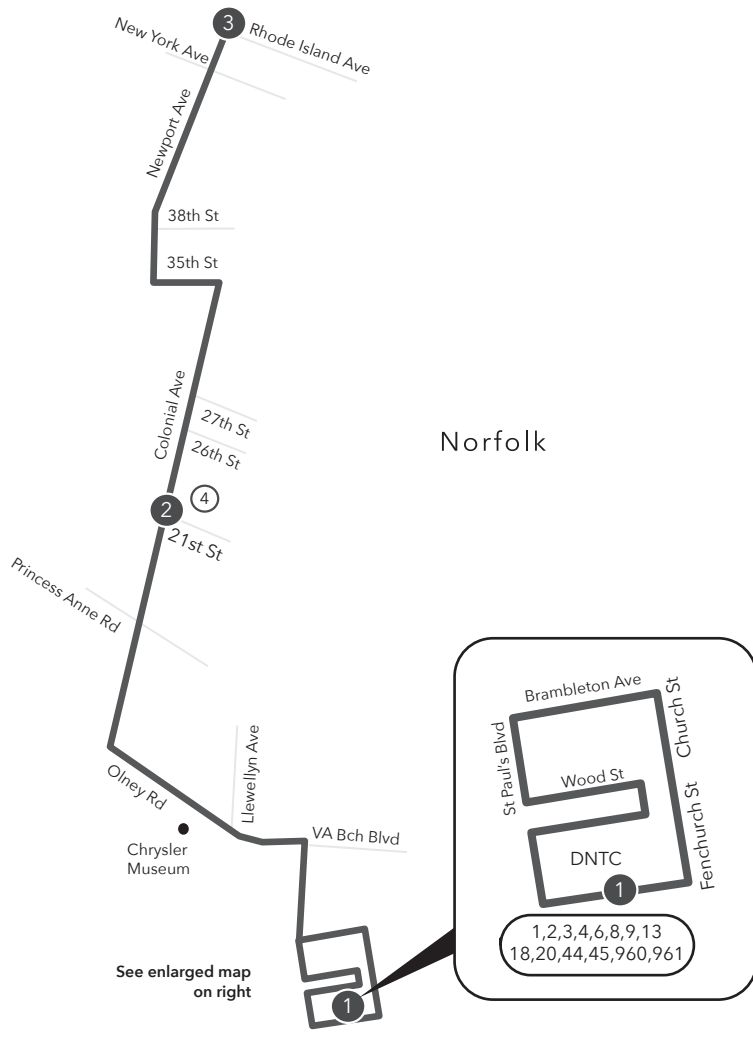

ROUTE 011 DOWNTOWN NORFOLK TRANSIT CENTER / COLONIAL PLACE

Legend

- Daily
- Streets
- Time Point
- Connecting Bus Routes
- Point of Interest

PM times are shaded & in bold.

WEEKDAY: From Downtown Norfolk Transit Center to Rhode Island Ave **WEEKDAY:** From Rhode Island Ave to Downtown Norfolk Transit Center

1	2	3	3	2	1
Downtown Norfolk Transit Center	Colonial Ave 21st St	Newport Ave Rhode Island Ave	Newport Ave Rhode Island Ave	Colonial Ave 21st St	Downtown Norfolk Transit Center
6:43	6:56	7:05	6:05	6:13	6:25
7:42	7:55	8:05	7:05	7:15	7:27
8:42	8:55	9:05	8:05	8:15	8:27
9:42	9:55	10:05	9:05	9:14	9:26
10:42	10:55	11:05	10:05	10:14	10:26
11:42	11:55	12:05	11:05	11:14	11:26
12:42	12:55	1:05	12:05	12:14	12:26
1:42	1:55	2:05	1:05	1:14	1:26
2:41	2:54	3:05	2:05	2:14	2:26
3:41	3:54	4:05	3:05	3:15	3:27
4:41	4:54	5:05	4:05	4:15	4:27
5:45	5:58	6:08	5:05	5:15	5:27
			6:08	6:18	6:30

SUNDAY: From Downtown Norfolk Transit Center to Rhode Island Ave **SUNDAY:** From Rhode Island Ave to Downtown Norfolk Transit Center

1	2	3	3	2	1
Downtown Norfolk Transit Center	Colonial Ave 21st St	Newport Ave Rhode Island Ave	Newport Ave Rhode Island Ave	Colonial Ave 21st St	Downtown Norfolk Transit Center
9:17	9:30	9:40	8:40	8:50	9:02
10:17	10:30	10:40	9:40	9:49	10:01
11:17	11:30	11:40	10:40	10:49	11:01
12:17	12:30	12:40	11:40	11:49	12:01
1:17	1:30	1:40	12:40	12:49	1:01
2:17	2:30	2:41	1:40	1:49	2:01
3:17	3:30	3:41	2:41	2:50	3:02
4:17	4:30	4:41	3:41	3:51	4:03
5:15	5:28	5:39	4:41	4:51	5:03

Route 011
Downtown Norfolk Transit Center / Colonial Place
Effective: 11.15.20