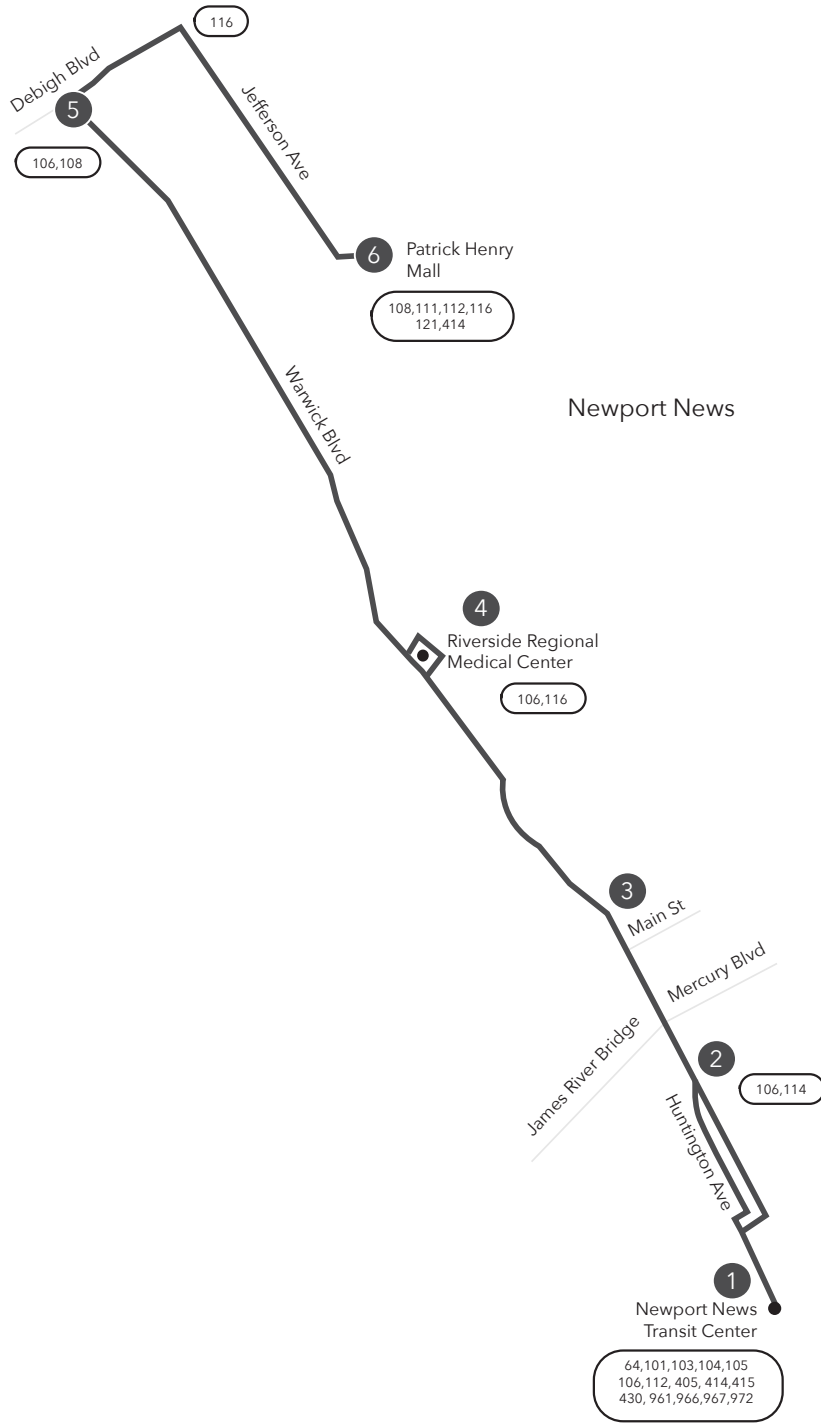

Route 107 Newport News / Warwick Blvd / Patrick Henry Mall

Legend

- Daily Route
- Streets
- Time Point
- Connecting Bus Routes
- Point of Interest

PM times are shaded & in bold.

WEEKDAY & SATURDAY:
From NNTC to Riverside Regional Medical Ctr to Patrick Henry Mall

1	2	3	4	5	6	6	5	4	3	2	1
Newport News Transit Center	Warwick Blvd 73rd St	Warwick Blvd Main St	Riverside Regional Medical Ctr	Warwick Blvd Denbigh Blvd	Patrick Henry Mall	Patrick Henry Mall	Warwick Blvd Denbigh Blvd	Riverside Regional Medical Ctr	Warwick Blvd Main St	Warwick Blvd 73rd St	Newport News Transit Ctr
6:22	6:33	6:38	6:46	7:03	7:18	7:43	7:55	8:16	8:23	8:28	8:34
7:22	7:31	7:36	7:44	8:02	8:18	8:43	8:57	9:18	9:25	9:30	9:36
8:22	8:31	8:36	8:44	9:02	9:18	9:43	9:57	10:18	10:25	10:30	10:36
9:22	9:31	9:36	9:44	10:02	10:18	10:43	10:57	11:18	11:25	11:30	11:36
10:22	10:31	10:36	10:44	11:02	11:18	11:43	11:57	12:18	12:25	12:30	12:36
11:22	11:31	11:36	11:44	12:02	12:18	12:43	12:57	1:18	1:25	1:30	1:36
12:22	12:31	12:36	12:44	1:02	1:18	1:43	1:57	2:18	2:25	2:30	2:36
1:22	1:31	1:36	1:44	2:02	2:18	2:43	2:57	3:18	3:25	3:30	3:36
2:22	2:31	2:36	2:44	3:02	3:18	3:43	3:57	4:18	4:25	4:30	4:36
3:22	3:31	3:36	3:44	4:02	4:18	4:43	4:57	5:18	5:25	5:30	5:36
4:22	4:31	4:36	4:44	5:02	5:18	5:43	5:57	6:18	6:25	6:30	6:36
5:22	5:31	5:36	5:44	6:02	6:18	6:43	6:57	7:17	7:24	7:29	7:35
6:22	6:31	6:36	6:44	7:01	7:15	7:45	7:57	8:16	8:23	8:28	8:34
7:22	7:30	7:35	7:42	7:59	8:13	8:45	8:57	9:16	9:23	9:28	9:34
8:22	8:30	8:35	8:42	8:59	9:13	9:45	9:57	10:16	10:23	10:28	10:34
9:22	9:30	9:35	9:42	9:59	10:13	10:45	10:57	11:16	11:23	11:28	11:34
10:22	10:30	10:35	10:42	10:59	11:13						
11:22	11:30	11:35	11:42	11:59	12:13						

Route 107

Newport News / Warwick Boulevard / Patrick Henry Mall

Effective: 11.15.20