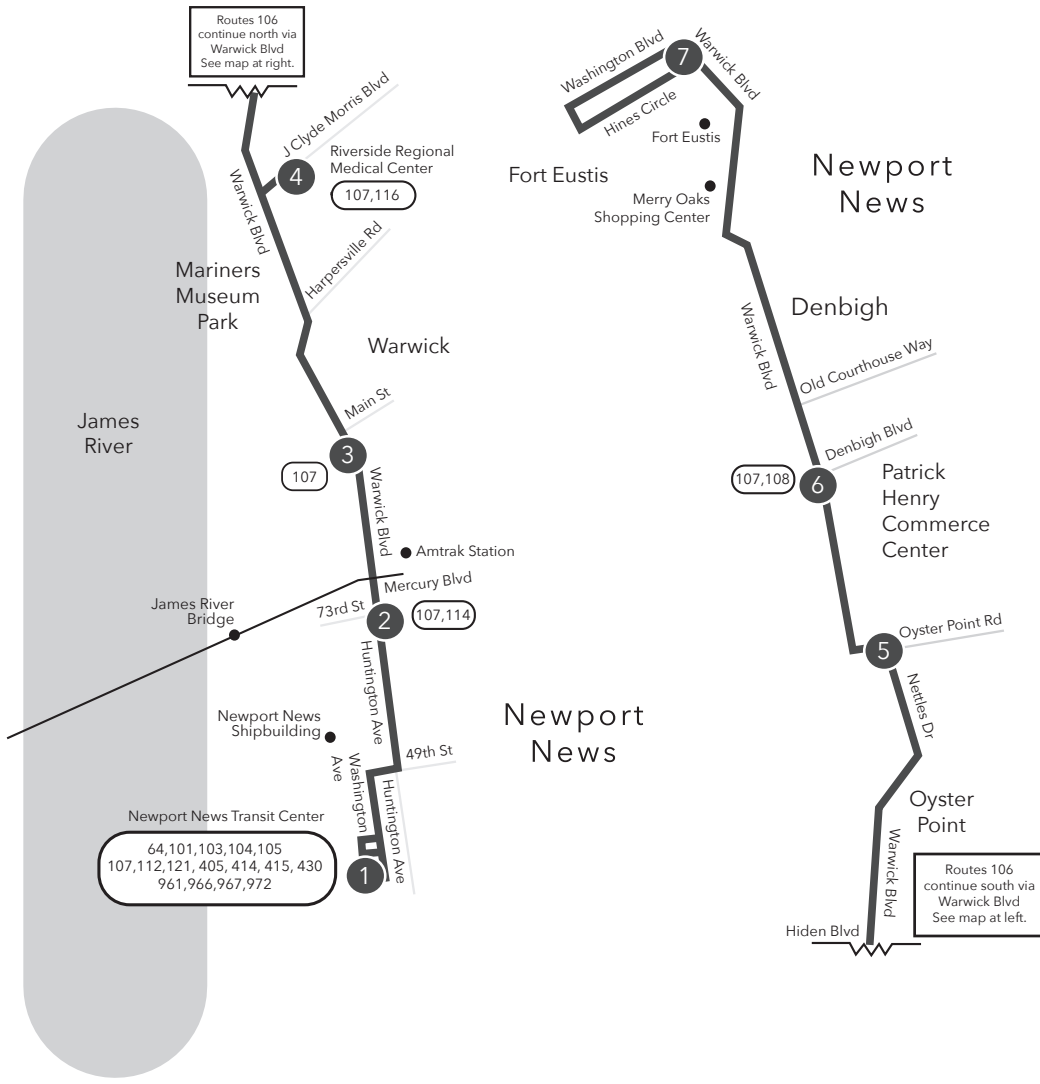

Route 106 Newport News / Warwick Blvd / Denbigh Fort Eustis

Legend

- Daily Route
- Streets
- Time Point
- Connecting Bus Routes
- Point of Interest

w - Weekday Only
PM times are shaded & in bold.

WEEKDAY & SATURDAY:
 From NNTC to Riverside Regional Medical Ctr & Fort Eustis

WEEKDAY & SATURDAY:
 From Fort Eustis to Riverside Regional Medical Ctr to NNTC

7	6	5	4	3	2	1
Fort Eustis	Warwick Blvd Denbigh Blvd	Oyster Point Rd Nettles Dr	Riverside Regional Medical Ctr	Warwick Blvd Main St	Warwick Blvd 73rd St	Newport News Transit Ctr
5:09	5:27	5:37	5:53	6:01	6:06	6:12
6:09	6:27	6:37	6:53	7:01	7:06	7:12
-	6:57w	7:07w	7:23w	7:31w	7:36w	7:42w
7:09	7:27	7:37	7:53	8:01	8:06	8:12
8:09	8:27	8:37	8:53	9:01	9:06	9:12
9:09	9:27	9:37	9:53	10:01	10:06	10:12
10:09	10:27	10:37	10:53	11:01	11:06	11:12
11:09	11:27	11:37	11:53	12:01	12:06	12:12
12:09	12:27	12:37	12:53	1:01	1:06	1:12
1:09	1:27	1:37	1:53	2:01	2:06	2:12
2:09	2:27	2:37	2:53	3:01	3:06	3:12
3:09	3:27	3:37	3:53	4:01	4:06	4:12
4:09	4:27	4:37	4:53	5:01	5:06	5:12
5:11	5:27	5:37	5:53	6:00	6:05	6:11
6:11	6:27	6:37	6:53	7:00	7:05	7:11
7:11	7:27	7:37	7:53	8:00	8:05	8:11
8:11	8:27	8:37	8:53	9:00	9:05	9:11
9:11	9:27	9:37	9:53	10:00	10:05	10:11
10:11	10:27	10:37	10:53	11:00	11:05	11:11
11:11	11:27	11:37	11:53	12:00	12:05	12:11

Route 106
 Newport News/
 Warwick Boulevard/
 Denbigh Fort Eustis

Effective: 11.15.20