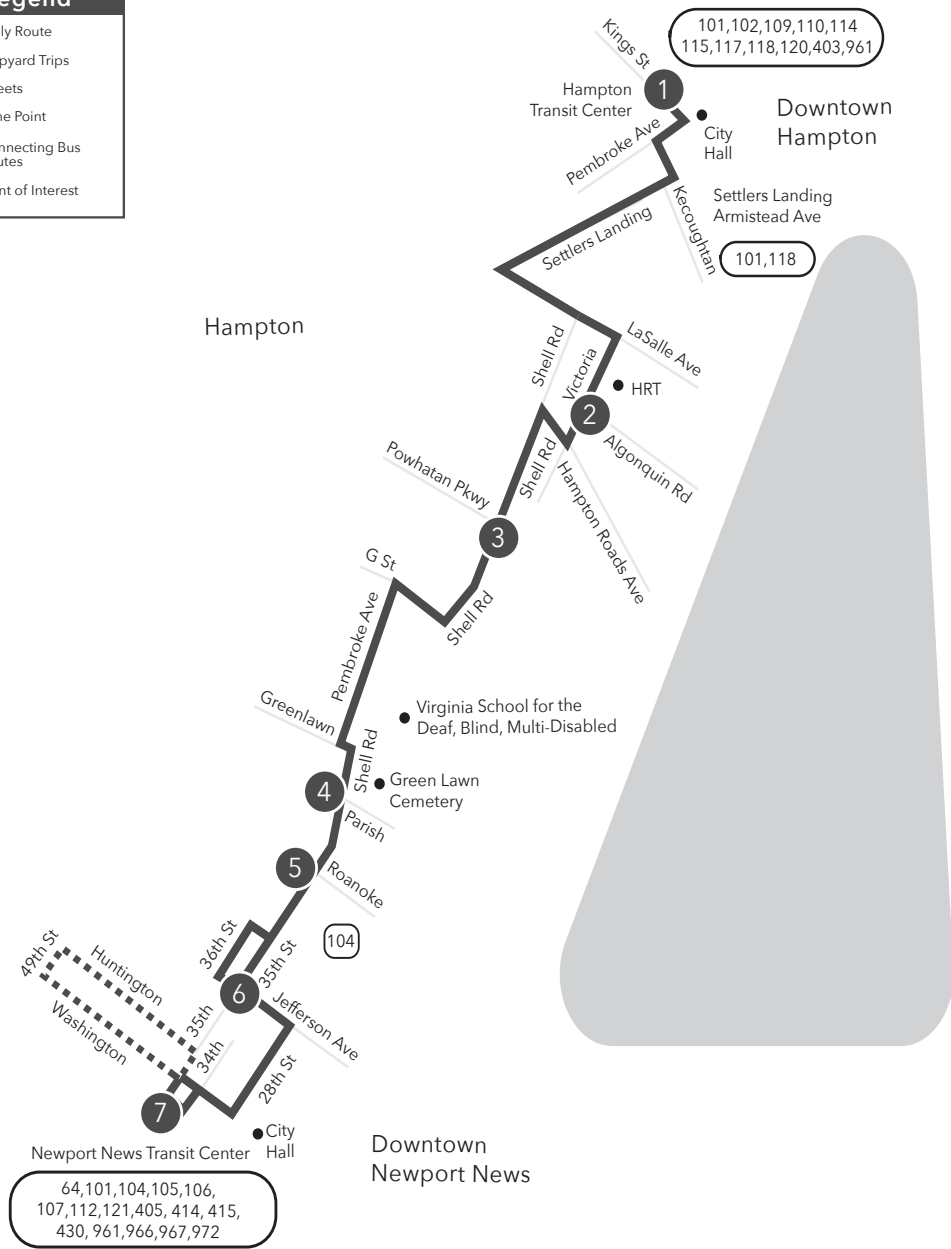

ROUTE 103 DOWNTOWN HAMPTON / DOWNTOWN NEWPORT NEWS

Legend

- Daily Route
- Shipyard Trips
- Streets
- Time Point
- Connecting Bus Routes
- Point of Interest

PM times are shaded & in bold.
*Weekday shipyard trip.

SUNDAY:
From Hampton Transit Ctr to Victoria Boulevard to Pembroke Avenue to Newport News Transit Ctr

1	2	3	4	5	6	7
Hampton Transit Center	Victoria Blvd Algonquin Rd	Shell Rd Powhatan Pkwy	Shell Rd Parish Ave	35th St Roanoke Ave	35th St Jefferson Ave	Newport News Transit Center
7:15	7:24	7:28	7:36	7:38	7:43	7:52
8:15	8:24	8:28	8:36	8:38	8:43	8:52
9:15	9:24	9:28	9:36	9:38	9:43	9:52
10:15	10:24	10:28	10:36	10:38	10:43	10:52
11:15	11:24	11:28	11:36	11:38	11:43	11:52
12:15	12:24	12:28	12:36	12:38	12:43	12:52
1:15	1:24	1:28	1:36	1:38	1:43	1:52
2:15	2:24	2:28	2:36	2:38	2:43	2:52
3:15	3:24	3:28	3:36	3:38	3:43	3:52
4:15	4:24	4:28	4:36	4:38	4:43	4:52
5:15	5:24	5:28	5:36	5:38	5:43	5:52
6:15	6:24	6:28	6:36	6:38	6:43	6:52
7:15	7:24	7:28	7:36	7:38	7:43	7:52

SUNDAY:
From Newport News Transit Ctr to Pembroke Avenue to Victoria Boulevard to Hampton Transit Ctr

7	6	5	4	3	2	1
Newport News Transit Center	35th St Jefferson Ave	35th St Roanoke Ave	Shell Rd Parish Ave	Shell Rd Powhatan Pkwy	Victoria Blvd Algonquin Rd	Hampton Transit Center
7:18	7:24	7:29	7:31	7:39	7:43	7:52
8:18	8:24	8:29	8:31	8:39	8:43	8:52
9:18	9:24	9:29	9:31	9:39	9:43	9:52
10:18	10:24	10:29	10:31	10:39	10:43	10:52
11:18	11:24	11:29	11:31	11:39	11:43	11:52
12:18	12:24	12:29	12:31	12:39	12:43	12:52
1:18	1:24	1:29	1:31	1:39	1:43	1:52
2:18	2:24	2:29	2:31	2:39	2:43	2:52
3:18	3:24	3:29	3:31	3:39	3:43	3:52
4:18	4:24	4:29	4:31	4:39	4:43	4:52
5:18	5:24	5:29	5:31	5:39	5:43	5:52
6:18	6:24	6:29	6:31	6:39	6:43	6:52
7:18	7:24	7:29	7:31	7:39	7:43	7:52

Effective: 11.15.20

Route 103

Downtown Hampton / Downtown Newport News