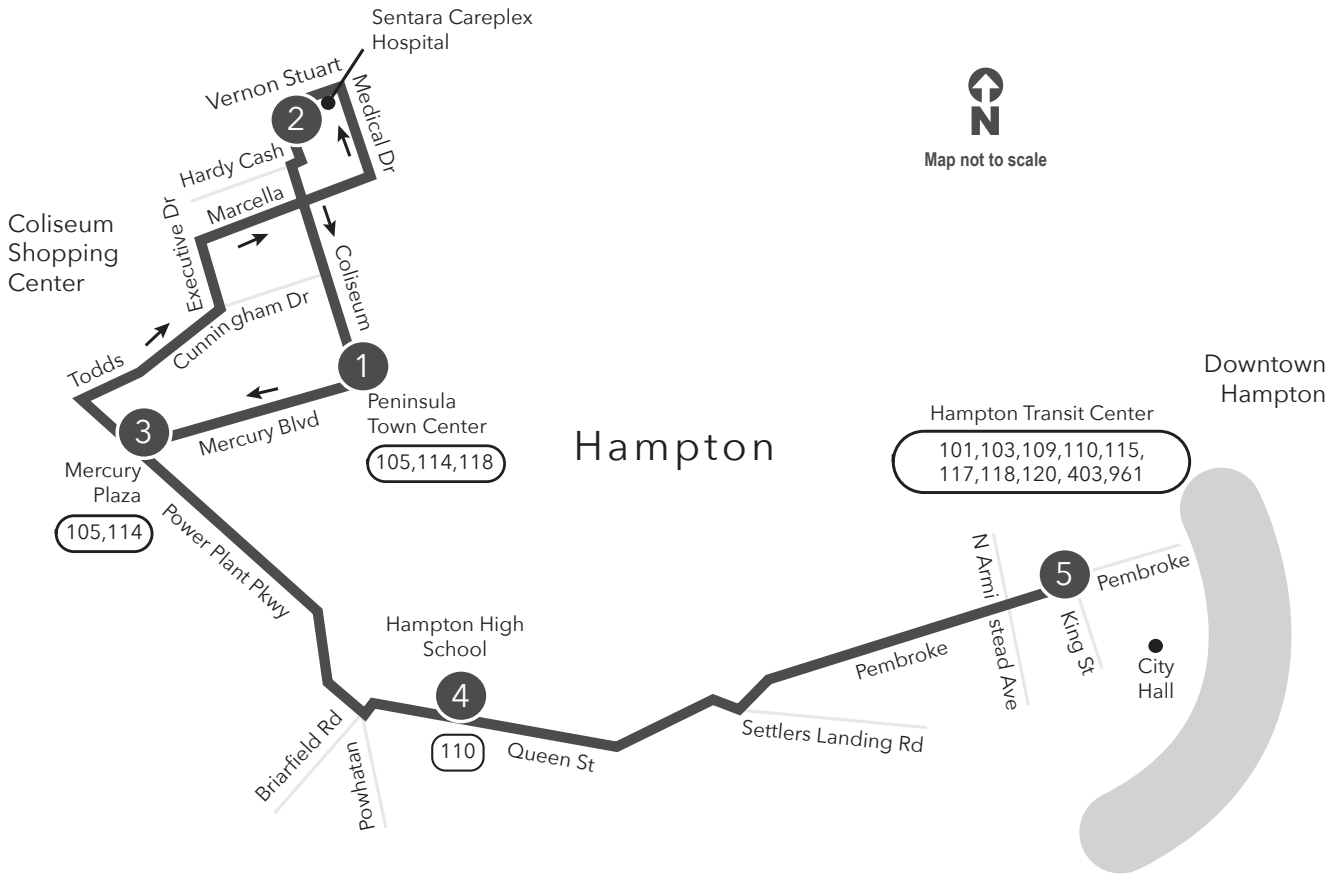

# Route 102 Downtown Hampton / Queen Street / Peninsula Town Center

**Legend**

- Weekday & Saturday
- Streets
- Time Point
- Connecting Bus Routes
- Point of Interest

w - Weekdays only  
PM times are shaded & in bold.

WEEKDAY & SATURDAY: From Downtown Hampton to Hampton High School to Peninsula Town Ctr					WEEKDAY & SATURDAY: From Peninsula Town Ctr to Hampton High School to Downtown Hampton				
5	4	3	2	1	1	3	4	5	
Hampton Transit Center	Hampton High School	Mercury Plaza	Sentara Careplex Hospital	Peninsula Town Center	Peninsula Town Center	Mercury Plaza	Hampton High School	Hampton Transit Center	
6:19w	6:26w	6:30w	6:44w	6:48w	6:52w	6:55w	7:00w	7:10w	
7:19	7:26	7:30	7:44	7:48	7:52	7:55	8:00	8:10	
8:19	8:26	8:30	8:44	8:48	8:52	8:55	9:00	9:08	
9:19	9:26	9:30	9:44	9:48	9:52	9:55	10:00	10:08	
10:19	10:26	10:30	10:44	10:48	10:52	10:55	11:00	11:08	
11:19	11:26	11:30	11:44	11:48	11:52	11:55	<b>12:00</b>	<b>12:08</b>	
<b>12:19</b>	<b>12:26</b>	<b>12:30</b>	<b>12:44</b>	<b>12:48</b>	<b>12:52</b>	<b>12:55</b>	<b>1:00</b>	<b>1:08</b>	
<b>1:19</b>	<b>1:26</b>	<b>1:30</b>	<b>1:44</b>	<b>1:48</b>	<b>1:52</b>	<b>1:55</b>	<b>2:00</b>	<b>2:08</b>	
<b>2:19</b>	<b>2:26</b>	<b>2:30</b>	<b>2:44</b>	<b>2:48</b>	<b>2:52</b>	<b>2:55</b>	<b>3:00</b>	<b>3:10</b>	
<b>3:19</b>	<b>3:26</b>	<b>3:30</b>	<b>3:44</b>	<b>3:48</b>	<b>3:52</b>	<b>3:55</b>	<b>4:00</b>	<b>4:10</b>	
<b>4:19</b>	<b>4:26</b>	<b>4:30</b>	<b>4:44</b>	<b>4:48</b>	<b>4:52</b>	<b>4:55</b>	<b>5:00</b>	<b>5:10</b>	
<b>5:19</b>	<b>5:26</b>	<b>5:30</b>	<b>5:44</b>	<b>5:48</b>	<b>5:52</b>	<b>5:55</b>	<b>6:00</b>	<b>6:10</b>	
<b>6:19</b>	<b>6:26</b>	<b>6:30</b>	<b>6:44</b>	<b>6:48</b>	<b>6:52</b>	<b>6:55</b>	<b>7:00</b>	<b>7:10</b>	
<b>7:19w</b>	<b>7:26w</b>	<b>7:30w</b>	<b>7:44w</b>	<b>7:48w</b>	<b>7:52w</b>	<b>7:55w</b>	<b>8:00w</b>	<b>8:10w</b>	

# Route 102 Downtown Hampton / Queen Street / Peninsula Town Center

Effective: 11.15.20