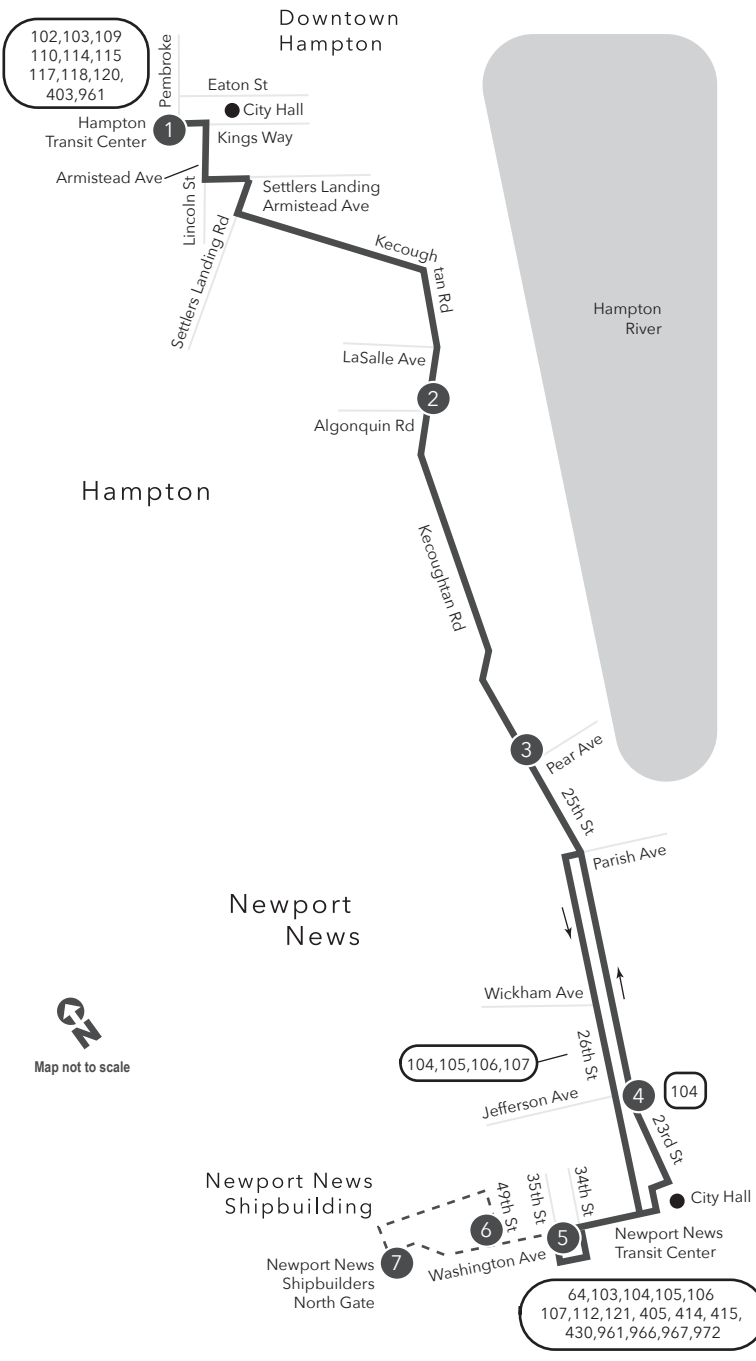

ROUTE 101 Downtown Hampton / Downtown Newport News

Legend

- Daily Route
- Shipyards Trips
- Streets
- Time Point
- Connecting Bus Routes
- Point of Interest

w = Weekday only
 *49th St & Washington Ave
 PM times are shaded & in bold.

SUNDAY:
 From Hampton Transit Ctr to Newport News Transit Ctr

1	2	3	4	5
Hampton Transit Center	Algonquin Kecoughtan	Pear Ave Kecoughtan	25th Street Jefferson Ave	Newport News Transit Center
5:45	5:54	5:59	6:06	6:10
6:45	6:54	6:59	7:06	7:10
7:45	7:54	7:59	8:07	8:11
8:45	8:55	8:59	9:07	9:11
9:45	9:55	9:59	10:07	10:11
10:45	10:55	10:59	11:07	11:11
11:45	11:55	11:59	12:07	12:11
12:45	12:55	1:00	1:07	1:11
1:45	1:55	2:00	2:07	2:11
2:45	2:55	3:00	3:07	3:11
3:45	3:55	4:00	4:07	4:11
4:45	4:55	5:00	5:07	5:11
5:45	5:55	6:00	6:07	6:11
6:45	6:54	6:59	7:06	7:10

SUNDAY:
 From Newport News Transit Ctr to Hampton Transit Ctr

5	4	3	2	1
Newport News Transit Center	25th Street Jefferson Ave	Pear Ave Kecoughtan	Algonquin Kecoughtan	Hampton Transit Center
5:45	5:51	5:58	6:02	6:12
6:45	6:51	6:58	7:02	7:12
7:45	7:51	7:58	8:02	8:12
8:45	8:51	9:01	9:05	9:14
9:45	9:51	10:01	10:05	10:14
10:45	10:51	11:01	11:05	11:14
11:45	11:51	12:01	12:06	12:14
12:45	12:53	1:01	1:06	1:14
1:45	1:53	2:01	2:06	2:14
2:45	2:53	3:01	3:06	3:15
3:45	3:51	3:58	4:03	4:12
4:45	4:51	4:58	5:03	5:12
5:45	5:51	5:58	6:03	6:12
6:45	6:50	6:55	7:00	7:08
7:45	7:50	7:55	8:00	8:08

Route 101
 Downtown Hampton / Downtown Newport News
 Effective: 11.15.20