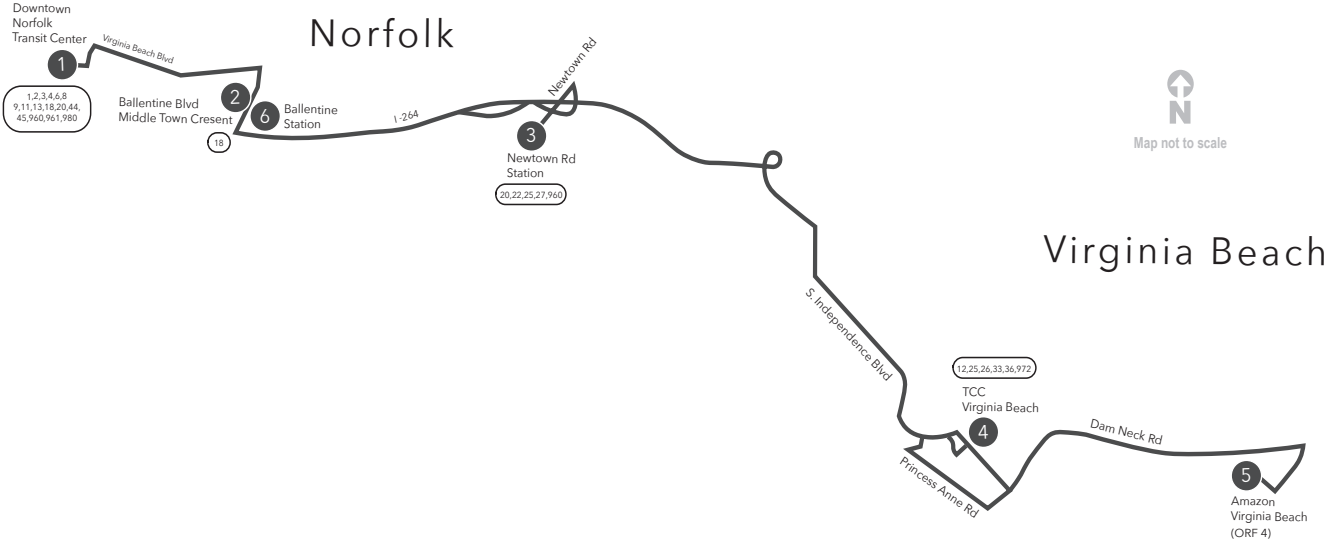

# Route 981 Downtown Norfolk Transit Center / TCC VA Beach / Amazon VA Beach (ORF 4)

**Legend**

- Daily
- 1 Time Point
- Streets
- 1 Connecting Bus Routes
- Point of Interest

PM times are in bold.

DAILY: From Downtown Norfolk Transit Center / TCC VA Beach / Amazon VA Beach					DAILY: From Amazon VA Beach / TCC VA Beach / Downtown Norfolk Transit Center				
<b>1</b>	<b>2</b>	<b>3</b>	<b>4</b>	<b>5</b>	<b>5</b>	<b>4</b>	<b>3</b>	<b>6</b>	<b>1</b>
Downtown Norfolk Transit Center	Ballentine Blvd Middle Town Crescent	Newtown Station	TCC Virginia Beach	Amazon Virginia Beach (ORF 4)	Amazon Virginia Beach (ORF 4)	TCC Virginia Beach	Newtown Station	Ballentine Station	Downtown Norfolk Transit Center
—	—	—	—	—	5:30	5:43	6:06	6:16	6:26
6:06	6:16	6:27	6:46	7:00	—	—	—	—	—
<b>4:58</b>	<b>5:11</b>	<b>5:22</b>	<b>5:45</b>	<b>6:00</b>	<b>6:30</b>	<b>6:44</b>	<b>7:08</b>	<b>7:18</b>	<b>7:28</b>

# Route 981 Express

Downtown Norfolk / TCC VA Beach / Amazon VA Beach

Effective: 5.10.26