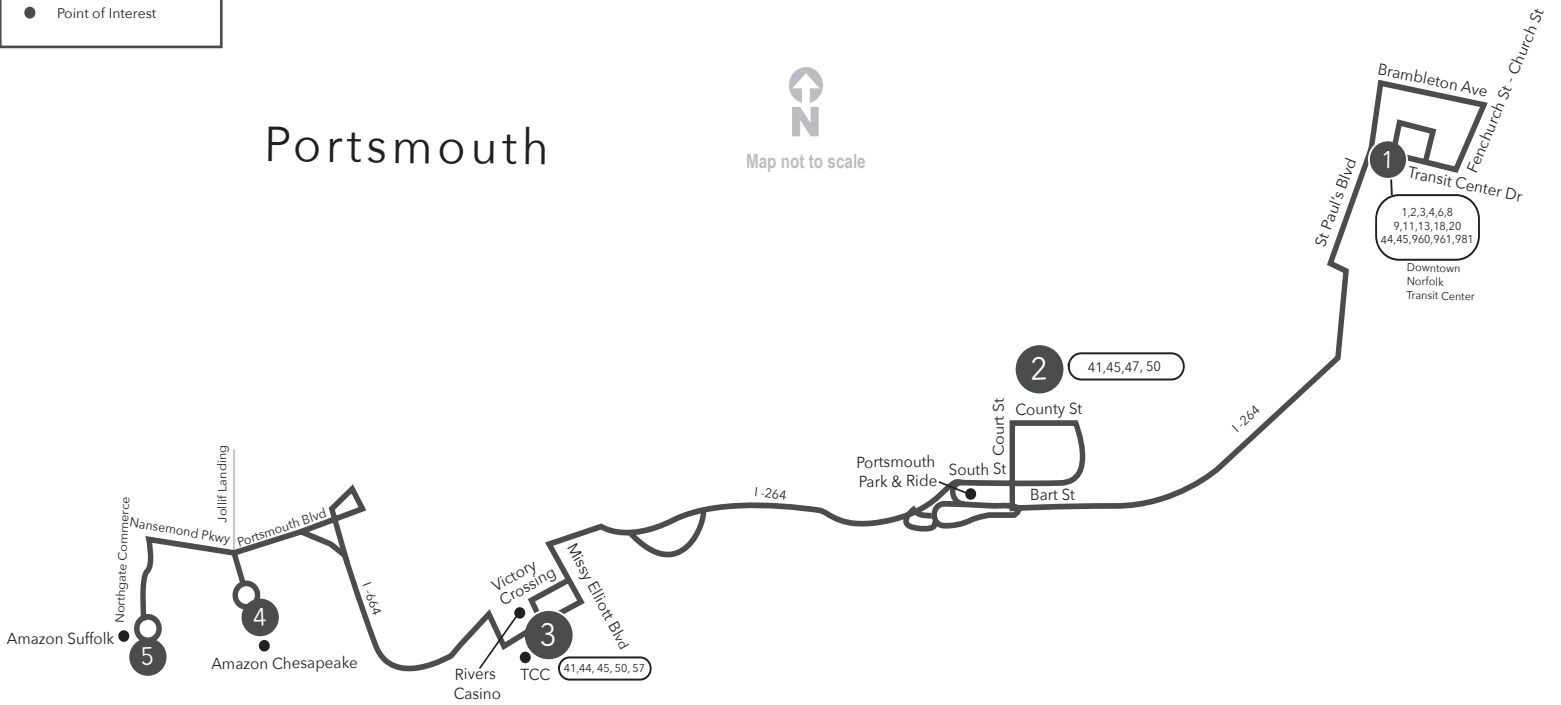

Route 980 Downtown Norfolk Transit Center / Portsmouth / Chesapeake / Suffolk

Legend

- Daily
- 1 Time Point
- Streets
- 1 Connecting Bus Routes
- Point of Interest

Portsmouth

PM times are in bold.

WEEKDAY:
From Downtown Norfolk Transit Center / Portsmouth / Amazon Chesapeake / Suffolk

WEEKDAY:
From Amazon Suffolk / Chesapeake / Portsmouth / Downtown Norfolk Transit Center

1	2	3	4	5	5	4	3	2	1
Downtown Norfolk Transit Center	Downtown Portsmouth	Victory Crossing	Amazon Chesapeake	Amazon Suffolk	Amazon Suffolk	Amazon Chesapeake	Victory Crossing	Downtown Portsmouth	Downtown Norfolk Transit Center
—	—	—	—	—	5:45	5:50	6:06	6:17	6:31
5:50	6:01	6:11	6:26	6:33	6:45	6:50	7:06	7:17	7:31
4:45	5:00	5:11	5:27	5:34	5:45	5:50	6:06	6:16	6:27
5:45	6:00	6:11	6:27	6:34	6:40	6:45	7:00	7:10	7:21

SATURDAY:
From Downtown Norfolk Transit Center / Portsmouth / Amazon Chesapeake / Suffolk

SATURDAY:
From Amazon Suffolk / Chesapeake / Portsmouth / Downtown Norfolk Transit Center

1	2	3	4	5	5	4	3	2	1
Downtown Norfolk Transit Center	Downtown Portsmouth	Victory Crossing	Amazon Chesapeake	Amazon Suffolk	Amazon Suffolk	Amazon Chesapeake	Victory Crossing	Downtown Portsmouth	Downtown Norfolk Transit Center
—	—	—	—	—	5:45	5:50	6:06	6:17	6:30
5:50	6:01	6:12	6:27	6:34	6:45	6:50	7:06	7:17	7:30
4:45	4:56	5:06	5:23	5:30	5:45	5:51	6:08	6:20	6:33
5:45	5:55	6:05	6:22	6:29	6:45	6:50	7:07	7:19	7:32

SUNDAY:
From Downtown Norfolk Transit Center / Portsmouth / Amazon Chesapeake / Suffolk

SUNDAY:
From Amazon Suffolk / Chesapeake / Portsmouth / Downtown Norfolk Transit Center

1	2	3	4	5	5	4	3	2	1
Downtown Norfolk Transit Center	Downtown Portsmouth	Victory Crossing	Amazon Chesapeake	Amazon Suffolk	Amazon Suffolk	Amazon Chesapeake	Victory Crossing	Downtown Portsmouth	Downtown Norfolk Transit Center
—	—	—	—	—	5:45	5:51	6:06	6:17	6:29
5:50	6:00	6:08	6:24	6:31	6:45	6:51	7:06	7:17	7:29
4:45	4:55	5:05	5:22	5:28	5:45	5:50	6:05	6:16	6:27
5:45	5:55	6:05	6:22	6:28	6:45	6:50	7:05	7:16	7:27

Effective: 5.10.26

Route 980 Express
Downtown Norfolk / Portsmouth /
Amazon Chesapeake / Suffolk