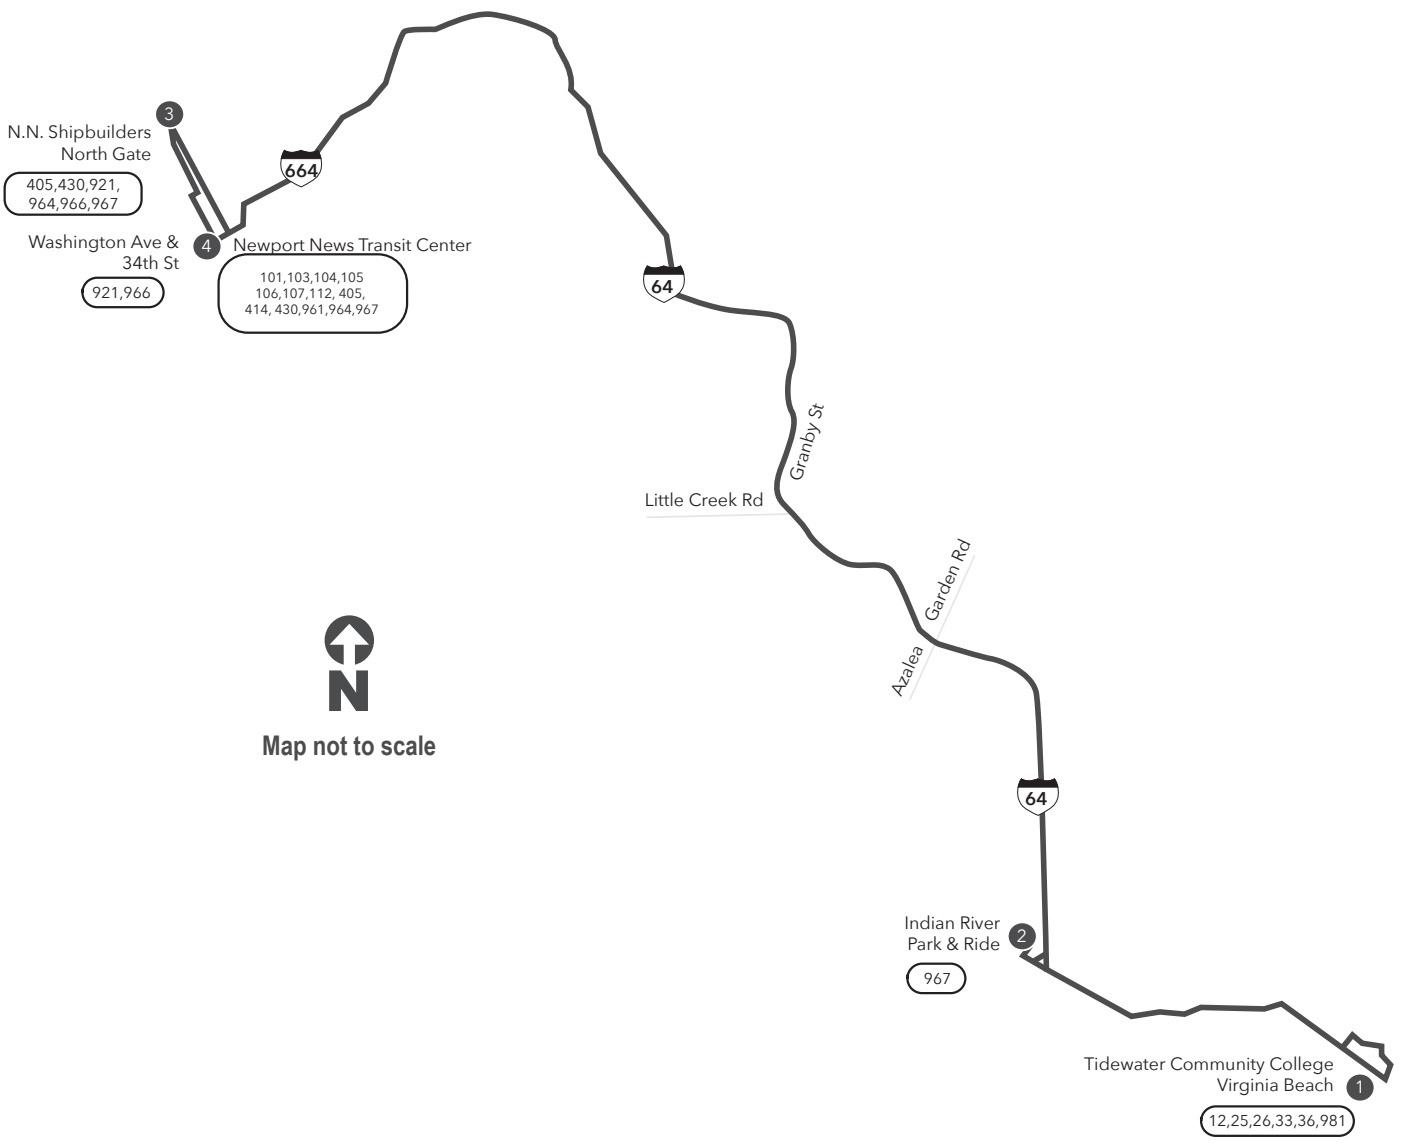

Route 972 TCC Virginia Beach / N.N. Shipbuilders / NNTC

Legend

- Weekday
- Streets
- 1 Time Point
- 1 Connecting Bus Routes
- Point of Interest

This route does not operate on Saturday or Sunday.
PM times are shaded & in bold.

WEEKDAY: From TCC Virginia Beach / Newport News Transit Center

1	2	3	4
TCC Virginia Beach	Indian River Park & Ride	N.N. Shipbuilders North Gate	Washington Ave 34th St
3:35	3:51	4:29	4:36

WEEKDAY: From N.N. Shipbuilders / TCC Virginia Beach

3	4	2	1
N.N. Shipbuilders North Gate	Washington Ave 34th St	Indian River Park & Ride	TCC Virginia Beach
1:20	1:30	2:26	2:38

Route 972 Express
 TCC Virginia Beach / N.N. Shipbuilders / NNTC

Effective: 5.10.26