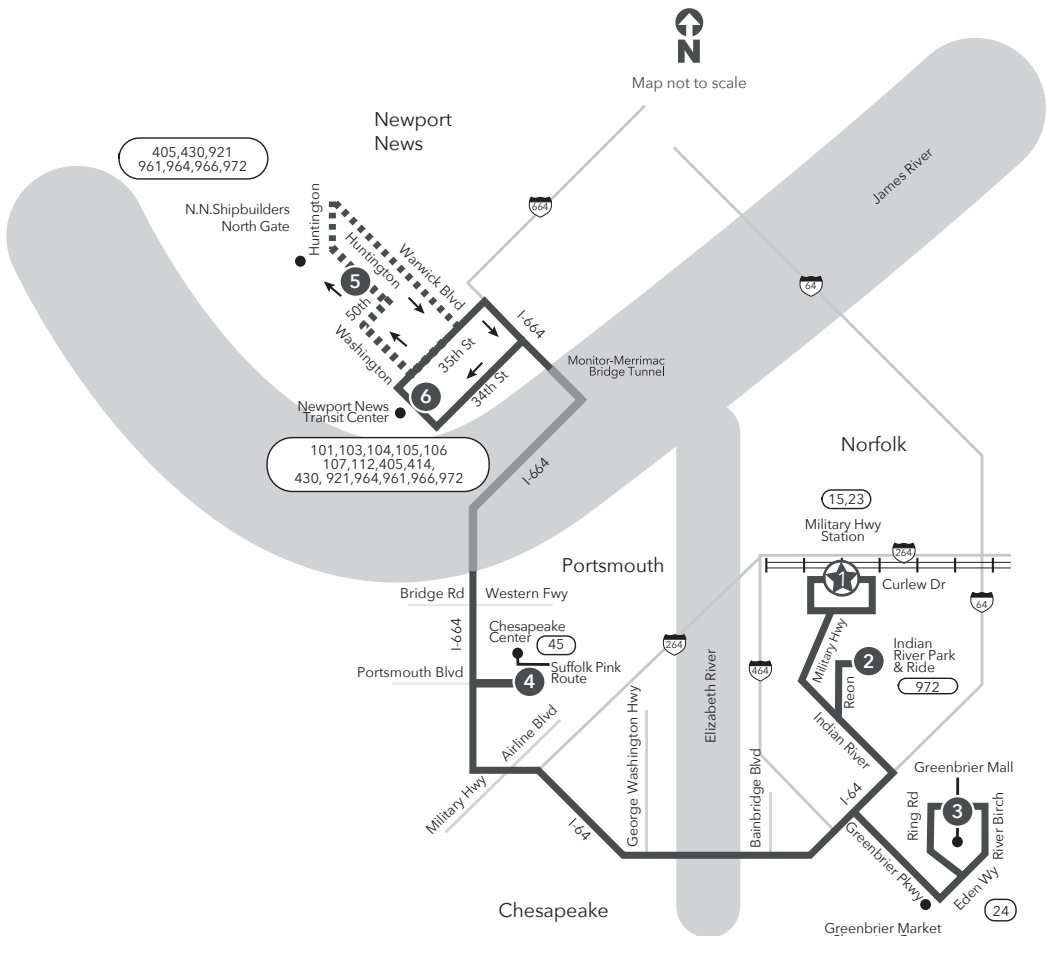

# Route 967 Military Hwy Station / N.N. Shipbuilders / NNTC

This route does not operate on Saturday or Sunday. PM times are shaded & in bold.

## WEEKDAY: From Military Hwy Station / N.N. Shipbuilders / Newport News Transit Center

1	2	3	4	5	6
Military Hwy Station	Indian River Park & Ride	Greenbrier Mall Park & Ride	Chesapeake Center	N. N. Shipbuilders North Gate	Newport News Transit Center
3:20	3:31	3:41	4:02	4:24	4:31
3:30	3:41	3:51	4:12	4:34	4:42
4:20	4:31	4:42	5:04	5:26	5:34

## WEEKDAY: From N.N. Shipbuilders / Newport News Transit Center / Military Hwy Station

5	6	4	3	2	1
N. N. Shipbuilders North Gate	Newport News Transit Center	Chesapeake Center	Greenbrier Mall Park & Ride	Indian River Park & Ride	Military Hwy Station
<b>1:20</b>	<b>1:30</b>	<b>1:50</b>	<b>2:15</b>	<b>2:25</b>	<b>2:39</b>
<b>1:30</b>	<b>1:40</b>	<b>2:00</b>	<b>2:25</b>	<b>2:35</b>	<b>2:49</b>
<b>2:50</b>	<b>3:00</b>	<b>3:20</b>	<b>3:45</b>	<b>3:55</b>	<b>4:09</b>
—	<b>4:30</b>	<b>4:50</b>	<b>5:15</b>	<b>5:25</b>	<b>5:39</b>