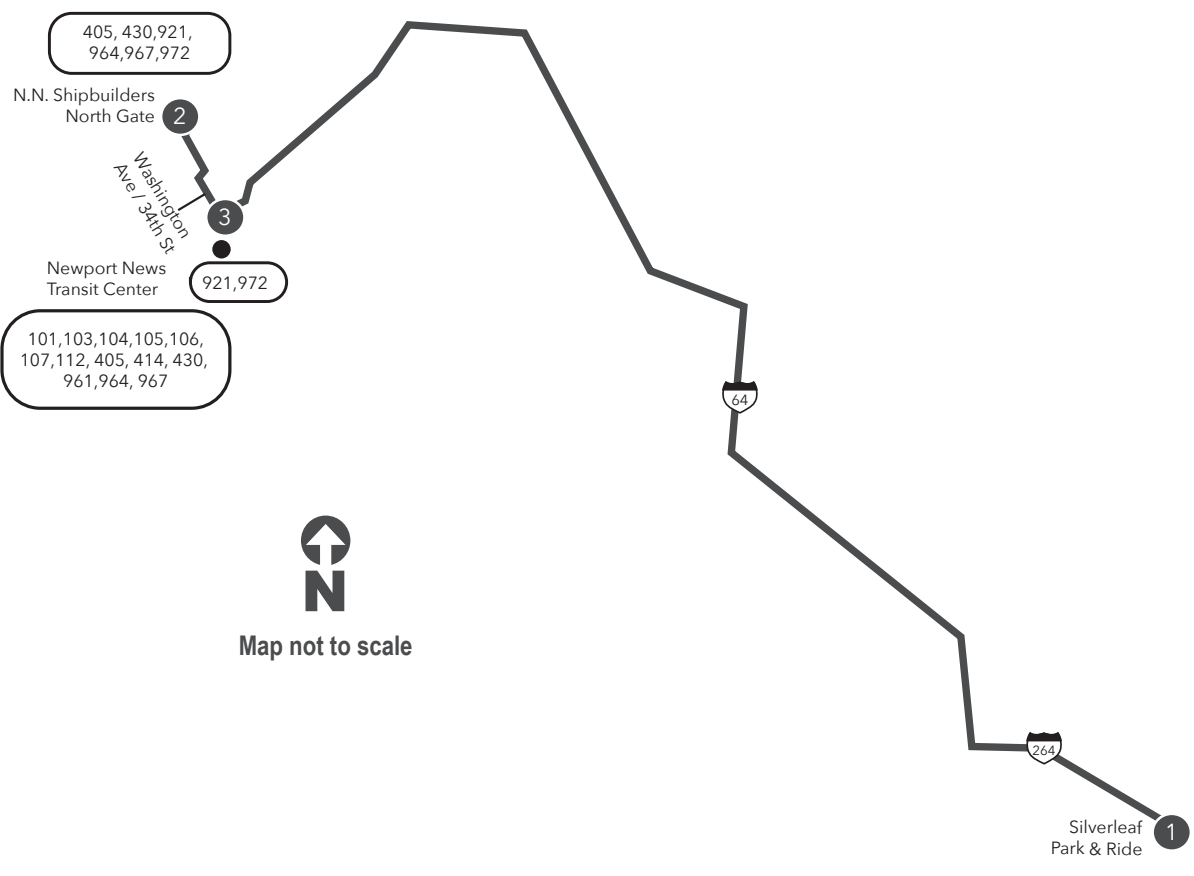

Route 966 Silverleaf Station / N.N. Shipbuilders / Newport News Transit Center

Legend

- Weekday
- Streets
- 1 Time Point
- 1 Connecting Bus Routes
- Point of Interest

This route does not operate on Saturday or Sunday.
PM times are shaded & in bold.

WEEKDAY:
 From Silverleaf Station to Washington Ave & 34th St

1	2	3
Silverleaf Park & Ride	N. N. Shipbuilders North Gate	Washington Ave 34th St
3:45	4:28	4:34
4:45	5:27	5:33

WEEKDAY:
 From Newport News Shipbuilders North Gate to Silverleaf Station

2	3	1
N. N. Shipbuilders North Gate	Washington Ave 34th St	Silverleaf Park & Ride
1:20	1:33	2:33
2:50	3:03	4:03