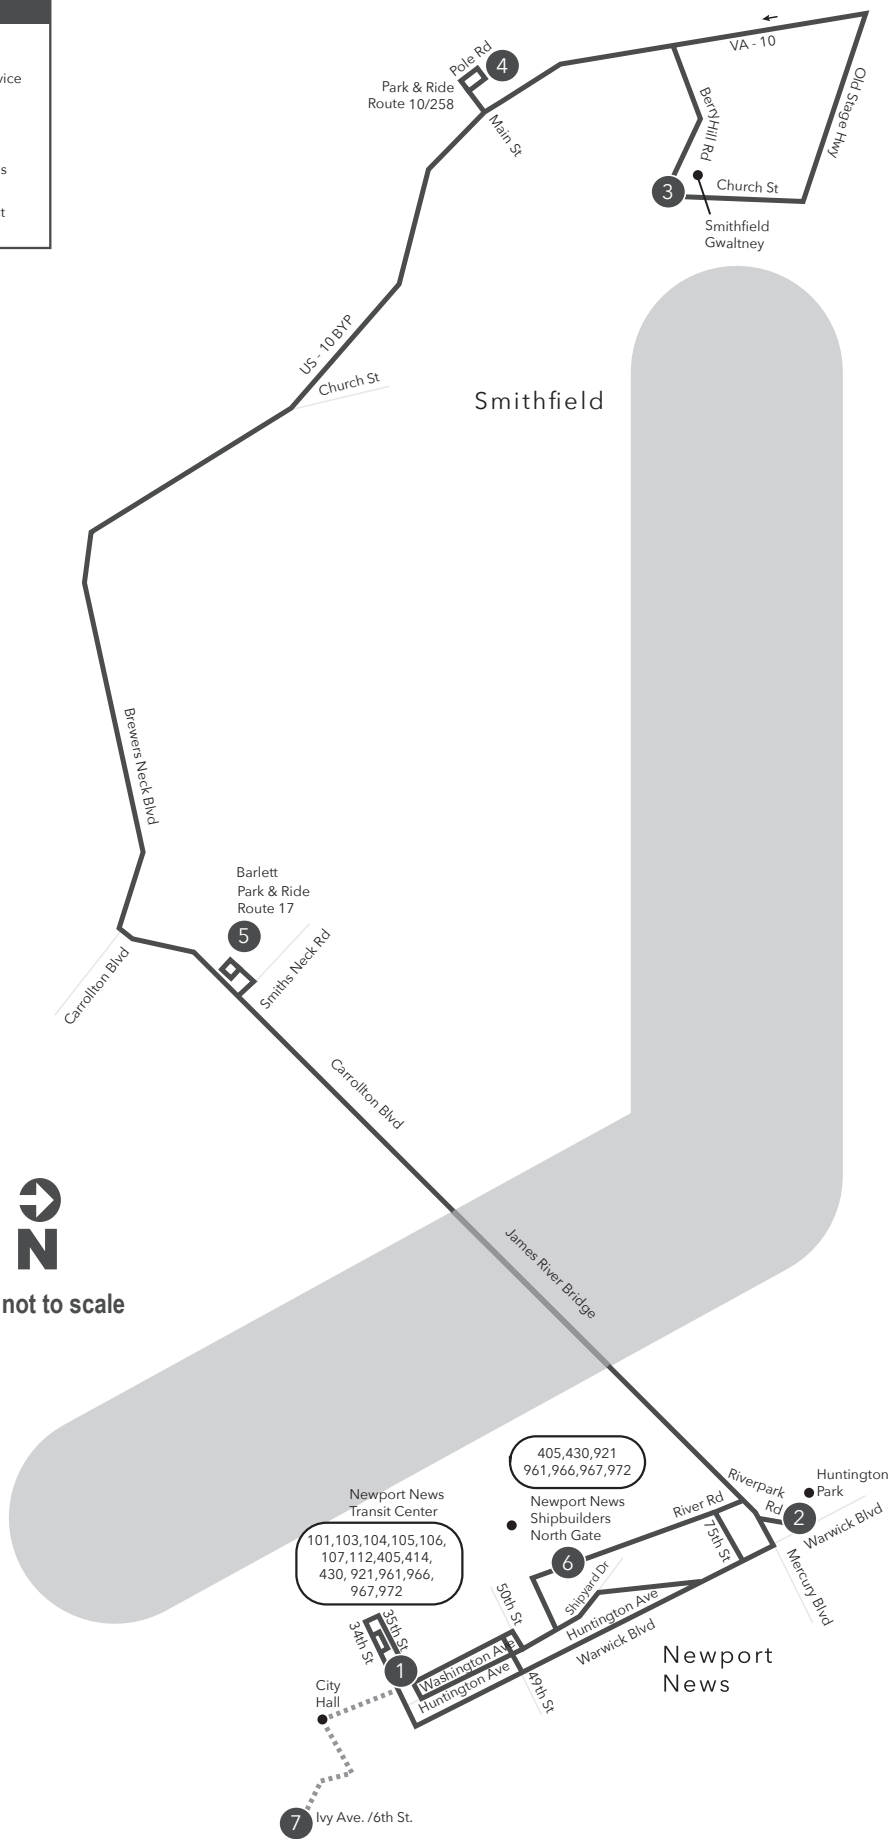

Route 964 Newport News / Smithfield

Legend

- Weekday
- Infrequent Service
- Streets
- Time Point
- Connecting Bus Routes
- Point of Interest

PM times are shaded & in bold
 Service will still be provided along Washington Ave.
 This route does not operate on Saturday or Sunday.

WEEKDAY A.M.:
 From Ivy Ave & 6th St to Smithfield Gwaltney

WEEKDAY A.M.:
 From Park & Ride Route 10/258 to Newport News Transit Center

7	1	2	3	4	5	2	6	1
Ivy Ave / 6th St	Newport News Transit Center	Huntington Park Park & Ride	Smithfield Gwaltney	Park & Ride Route 10/258	Park & Ride Route 17 Barlett	Huntington Park Park & Ride	N. N. Shipbuilders North Gate	Newport News Transit Center
5:15	5:27	5:37	6:03	3:50	4:03	4:14	4:21	4:30
				4:50	5:03	5:14	5:21	5:30

WEEKDAY P.M.:
 From Newport News Transit Center to Smithfield Gwaltney

WEEKDAY P.M.:
 From Smithfield Gwaltney to Newport News Transit Center

1	6	2	5	4	3	3	2	1
Newport News Transit Center	N. N. Shipbuilders North Gate	Huntington Park Park & Ride	Park & Ride Route 17 Barlett	Park & Ride Route 10/258	Smithfield Gwaltney	Smithfield Gwaltney	Huntington Park Park & Ride	Newport News Transit Center
1:20	1:38	1:56	2:11	2:27	2:34	4:10	4:42	4:52
2:27	2:45	3:03	3:18	3:34	3:41			