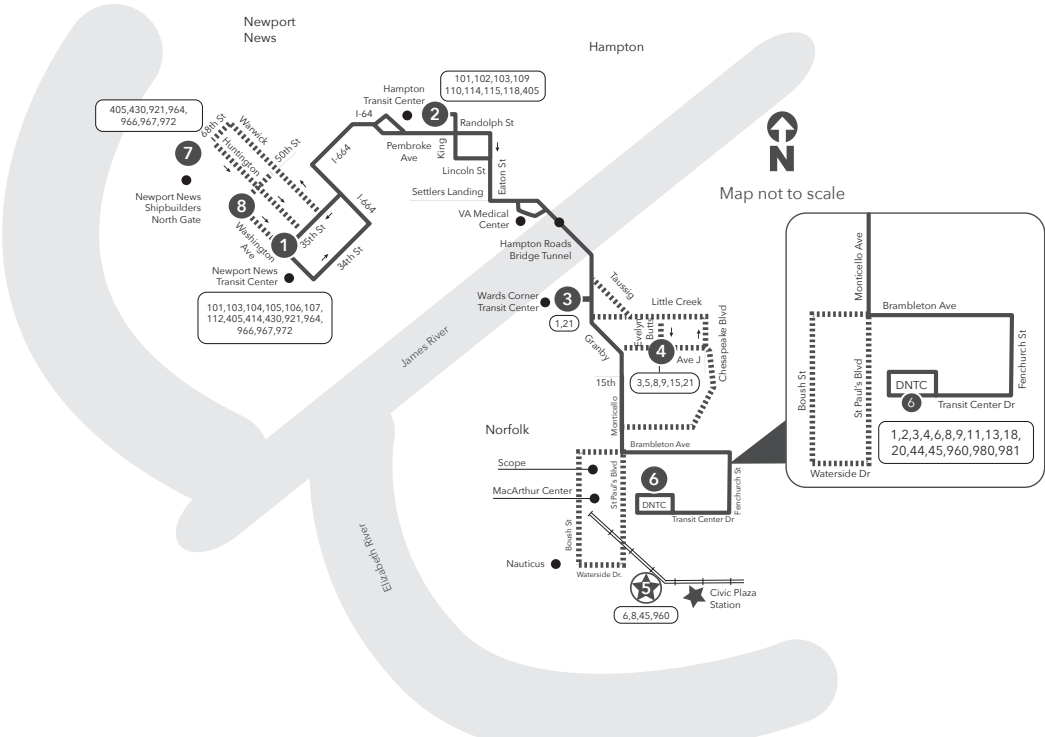

Route 961 Newport News / Hampton / Norfolk

Legend

- Daily
- Weekday
- Streets
- Time Point
- Connecting Bus Routes
- Point of Interest
- Light Rail Connection

PM times are shaded & in bold.

WEEKDAY:
From Newport News / Hampton / Norfolk

7	1	2	3	4	5	6
N.N. Shipbuilders North Gate	Newport News Transit Center	Hampton Transit Center	Wards Corner	Evelyn Butts Avenue J	Civic Plaza	Downtown Norfolk Transit Center
-	4:50	5:05	5:30	-	5:47	5:56
-	5:50	6:05	6:30	-	6:47	6:56
-	6:23	6:38	7:03	-	7:20	7:29
-	6:48	7:03	7:28	-	7:45	7:54
-	7:18	7:33	7:58	-	8:15	8:24
-	7:48	8:03	8:28	-	8:45	8:54
-	8:18	8:33	8:58	-	-	9:16
-	8:48	9:03	9:28	-	-	9:46
-	9:48	10:04	10:29	-	-	10:47
-	10:48	11:04	11:29	-	-	11:47
-	11:48	12:04	12:29	-	-	12:47
1:20	12:48	1:04	1:29	-	-	1:47
-	1:29	1:44	2:14	2:23	-	2:51
-	1:50	2:06	2:31	-	-	2:49
-	2:20	2:36	3:01	-	3:19	3:28
-	2:50	3:07	3:42	-	4:00	4:09
-	3:20	3:38	4:13	-	4:31	4:40
-	3:50	4:08	4:43	-	-	5:01
-	4:20	4:38	5:13	-	5:31	5:40
-	4:50	5:08	5:43	-	6:01	6:10
-	5:20	5:38	6:13	-	6:33	6:42
-	6:20	6:35	7:07	-	-	7:25
-	7:20	7:35	8:00	-	-	8:18
-	8:20	8:35	9:00	-	-	9:18
-	9:20	9:35	10:00	-	-	10:18
-	10:20	10:35	11:00	-	-	11:18
-	11:20	11:35	12:00	-	-	12:18

WEEKDAY:
From Norfolk / Hampton / Newport News

6	4	3	2	7	1
Downtown Norfolk Transit Center	Evelyn Butts Avenue J	Wards Corner	Hampton Transit Center	N.N. Shipbuilders North Gate	Newport News Transit Center
3:45	-	4:02	-	4:32	4:42
4:25	4:50	5:00	5:19	5:36	5:46
5:22	-	5:28	5:57	-	6:12
5:52	-	6:10	6:35	-	6:50
6:22	-	6:42	7:07	-	7:22
6:52	-	7:12	7:37	-	7:52
7:22	-	7:42	8:07	-	8:22
8:22	-	8:42	9:07	-	9:22
9:22	-	9:42	10:08	-	10:23
10:22	-	10:42	11:08	-	11:23
11:22	-	11:42	12:08	-	12:23
12:22	-	12:42	1:08	-	1:23
1:22	-	1:42	2:10	-	2:25
1:54	-	2:15	2:47	-	3:02
2:54	-	3:16	3:48	-	4:03
3:24	-	3:46	4:18	-	4:33
3:54	-	4:16	4:48	-	5:03
4:24	-	4:46	5:18	-	5:33
4:54	-	5:16	5:48	-	6:03
5:24	-	5:46	6:12	-	6:27
5:46	-	6:07	6:29	-	6:44
6:16	-	6:35	6:57	-	7:12
7:16	-	7:35	7:57	-	8:12
8:16	-	8:35	8:57	-	9:12
9:16	-	9:35	9:57	-	10:12
10:16	-	10:35	10:57	-	11:12
11:24	-	11:43	12:01	-	12:16

SATURDAY: