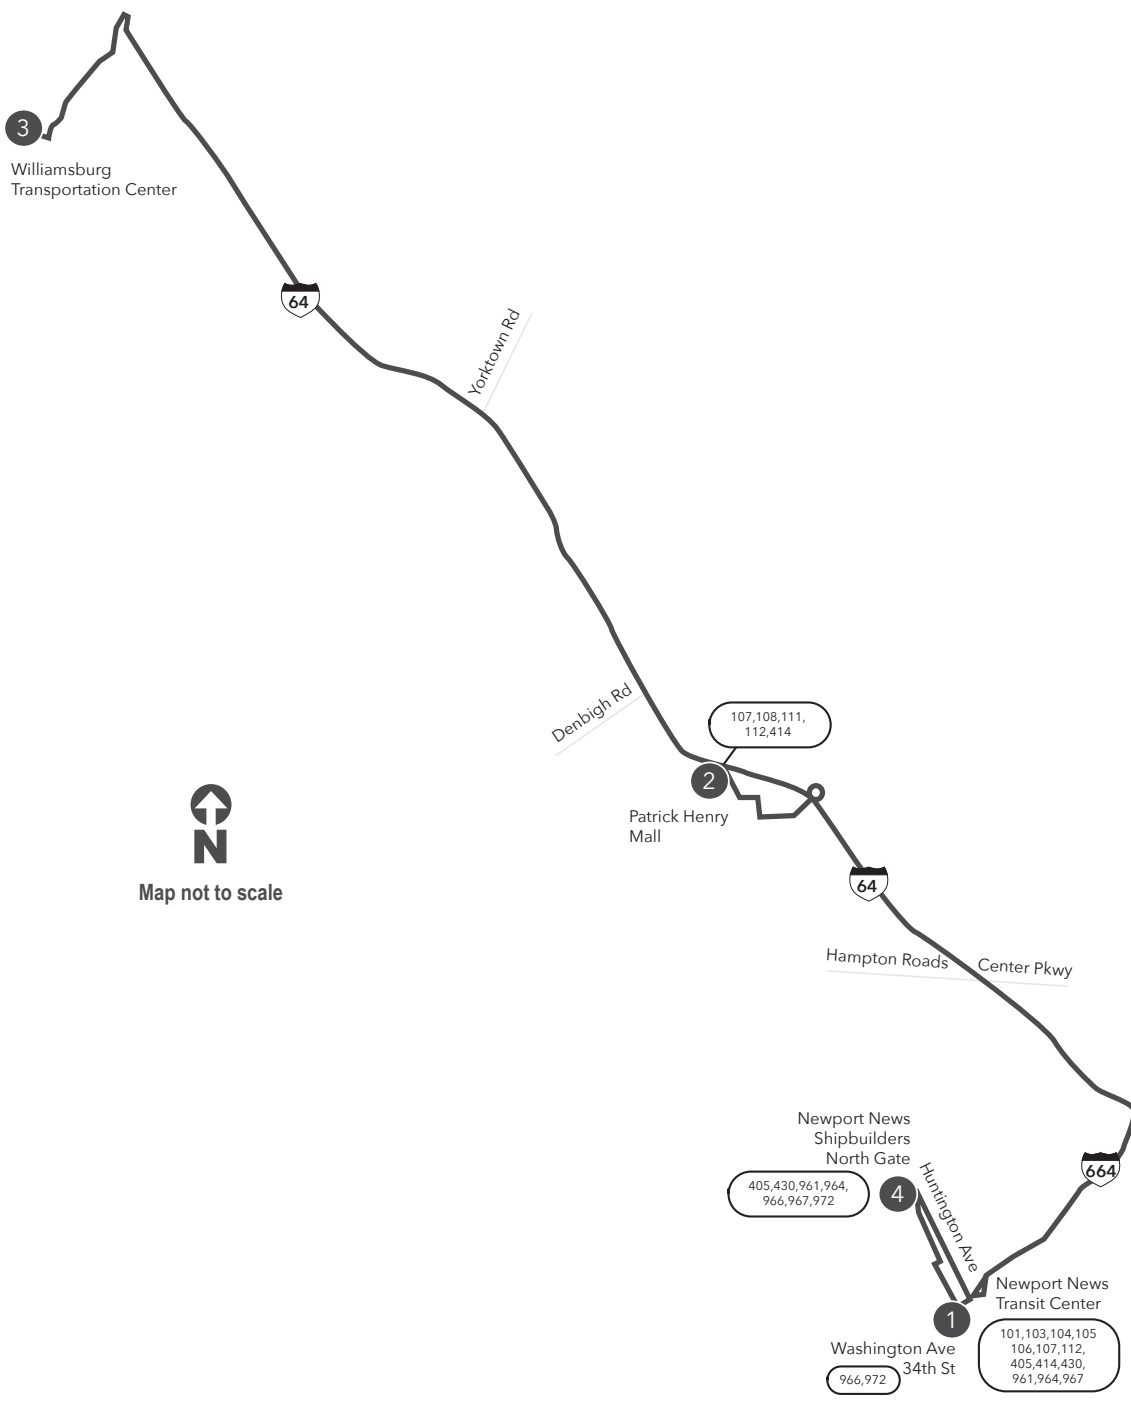

Route 921 Newport News Transit Center / Williamsburg

Legend

- Weekday
- Streets
- Time Point
- Connecting Bus Routes
- Point of Interest

PM times are shaded & in bold.
 Service will still be provided along Washington Ave.
 This route does not operate on Saturdays or Sundays

WEEKDAY: From Washington Ave & 34th Street to Patrick Henry Mall to Williamsburg Transportation Center				WEEKDAY: From Williamsburg Transportation Center to Patrick Henry Mall to Washington Ave & 34th Street			
4	1	2	3	3	4	2	1
N.N. Shipbuilders North Gate	Washington Ave 34th St	Patrick Henry Mall	Williamsburg Transportation Center	Williamsburg Transportation Center	N.N. Shipbuilders North Gate	Patrick Henry Mall	Washington Ave 34th St
-	6:15	6:35	7:00	3:35	4:20	-	4:30
1:20	1:30	-	2:10	5:05	-	5:30	5:50