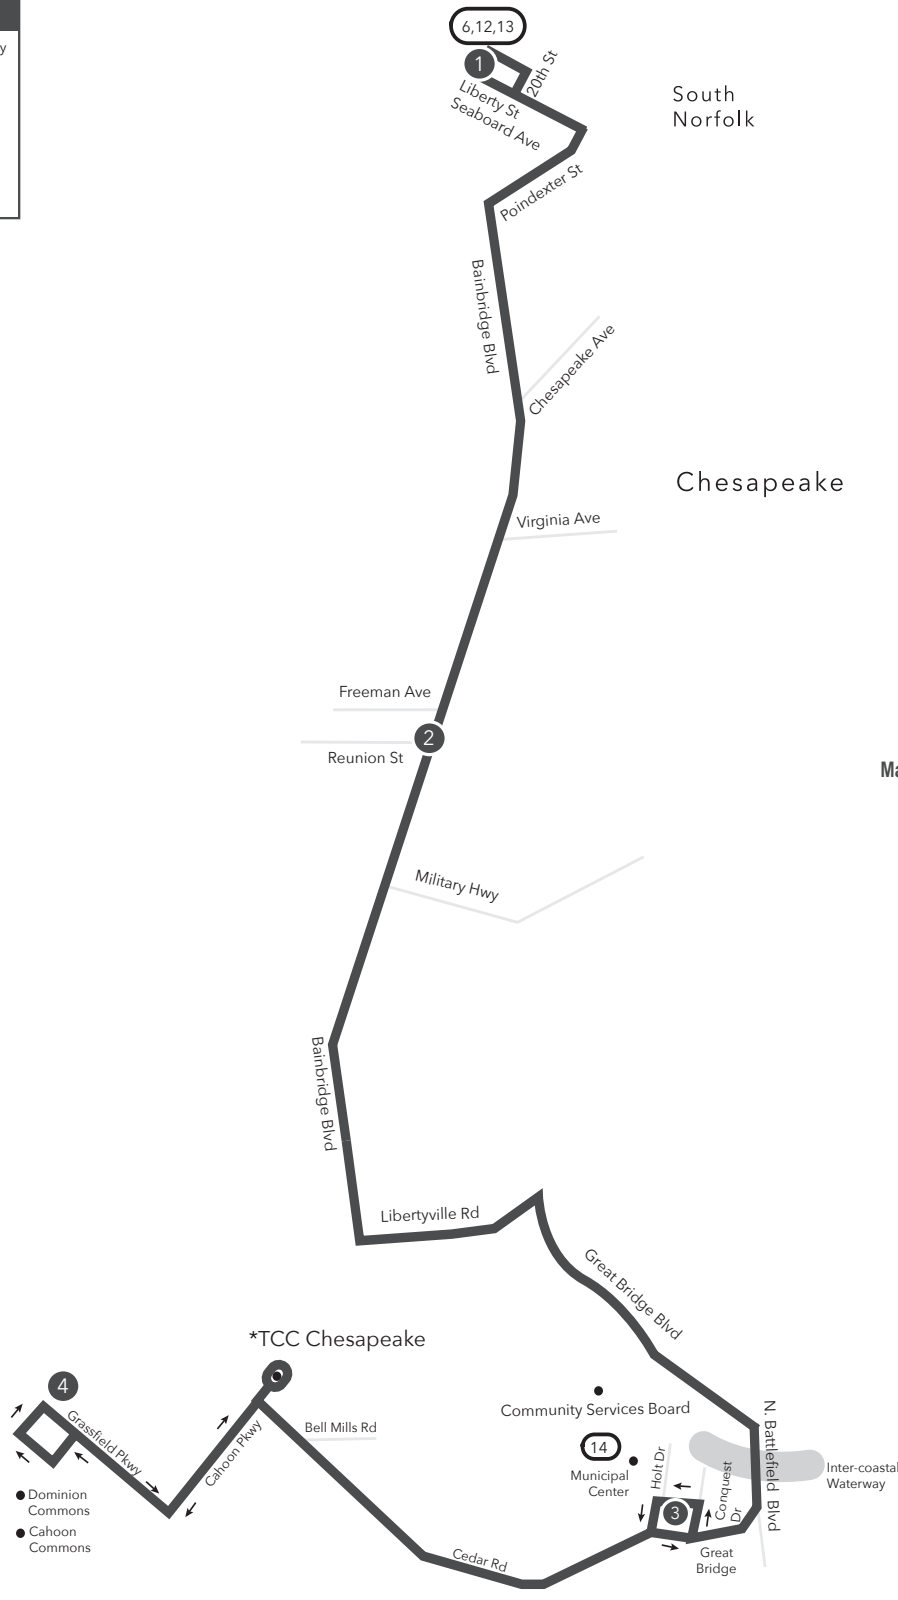

Route 58 South Norfolk / TCC Chesapeake

Legend

- Weekday & Saturday
- Streets
- Time Point
- Connecting Bus Routes
- Point of Interest

***Route 58 will service TCC and then go to Walmart PM times are shaded & in bold.**

WEEKDAY: From Liberty St & Seaboard Ave to Grassfield Pkwy & Cahoon Pkwy

WEEKDAY: From Grassfield Pkwy & Cahoon Pkwy to Liberty St & Seaboard Ave

1	2	3	4	4	3	2	1
Liberty St Seaboard Ave	Bainbridge Blvd Reunion St	Chesapeake Municipal Center	Grassfield Pkwy Cahoon Pkwy	Grassfield Pkwy Cahoon Pkwy	Chesapeake Municipal Center	Bainbridge Blvd Reunion St	Liberty St Seaboard Ave
5:48	5:56	6:12	6:28	6:39	6:47	7:03	7:12
6:48	6:59	7:16	7:32	7:39	7:47	8:05	8:15
7:48	7:59	8:15	8:31	8:39	8:47	9:05	9:15
8:48	9:00	9:19	9:35	9:39	9:47	10:05	10:15
9:48	10:00	10:19	10:35	10:39	10:47	11:05	11:15
10:48	11:00	11:19	11:35	11:38	11:46	12:04	12:14
11:48	12:00	12:19	12:35	12:37	12:45	1:05	1:15
12:48	1:00	1:19	1:35	1:37	1:45	2:05	2:15
1:48	2:01	2:20	2:36	2:36	2:44	3:04	3:15
2:48	3:01	3:20	3:36	3:36	3:44	4:04	4:15
3:48	4:01	4:20	4:36	4:36	4:44	5:04	5:15
4:48	5:01	5:20	5:36	5:38	5:46	6:04	6:15
5:48	5:59	6:18	6:34	6:38	6:46	7:04	7:15
6:48	6:59	7:17	7:33				

Route 58

South Norfolk /
TCC Chesapeake

Effective: 5.10.26