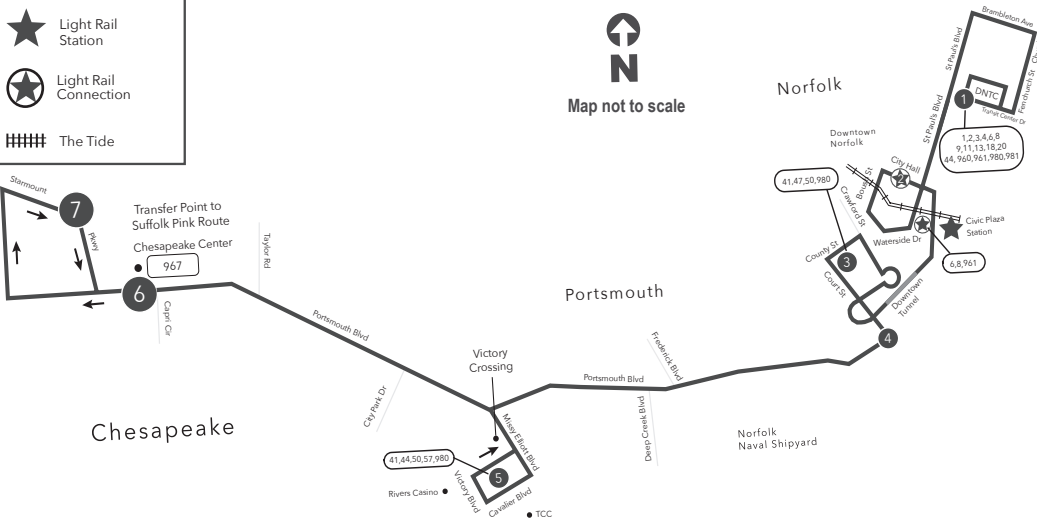

Route 45 Downtown Norfolk Transit Center / Portsmouth

Legend

- Daily
- Streets
- Time Point
- Connecting Bus Routes
- Point of Interest
- Light Rail Station
- Light Rail Connection
- The Tide

PM times are shaded & in bold.

WEEKDAY: From Downtown Norfolk Transit Center to Norfolk Naval Shipyard to Victory Crossing to Jolliff Rd

WEEKDAY: From Jolliff Rd to Victory Crossing to Norfolk Naval Shipyard to Downtown Norfolk Transit Center

SATURDAY: From Downtown Norfolk Transit Center to Norfolk Naval Shipyard to Victory Crossing to Jolliff Rd

SATURDAY: From Jolliff Rd to Victory Crossing to Norfolk Naval Shipyard to Downtown Norfolk Transit Center