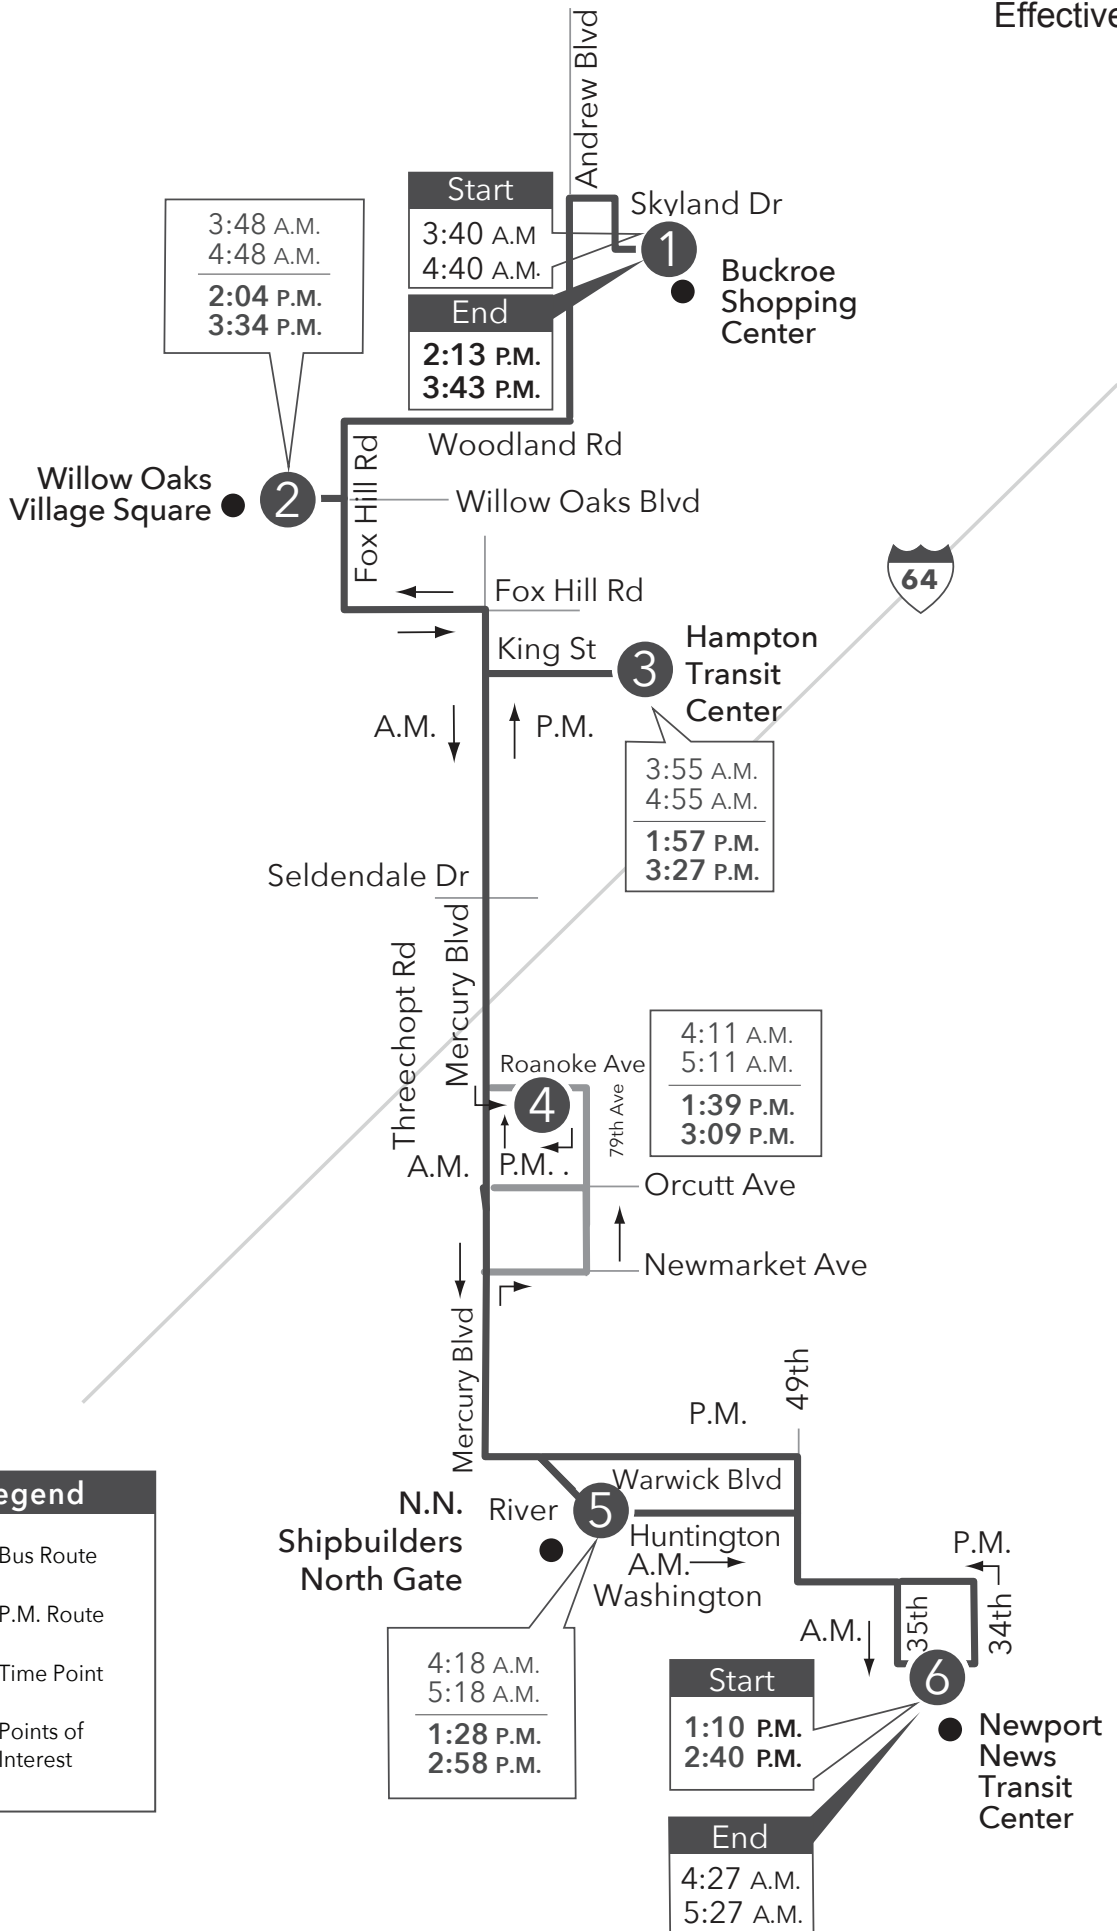

# Route 405 NNTC/Buckroe Shopping Center

Effective: 5.10.26

Legend	
	Bus Route
	P.M. Route
	Time Point
	Points of Interest

<b>Start</b>
3:40 A.M.
4:40 A.M.
<b>End</b>
2:13 P.M.
3:43 P.M.

3:48 A.M.
4:48 A.M.
2:04 P.M.
3:34 P.M.

3:55 A.M.
4:55 A.M.
1:57 P.M.
3:27 P.M.

4:11 A.M.
5:11 A.M.
1:39 P.M.
3:09 P.M.

4:18 A.M.
5:18 A.M.
1:28 P.M.
2:58 P.M.

<b>Start</b>
1:10 P.M.
2:40 P.M.

<b>End</b>
4:27 A.M.
5:27 A.M.