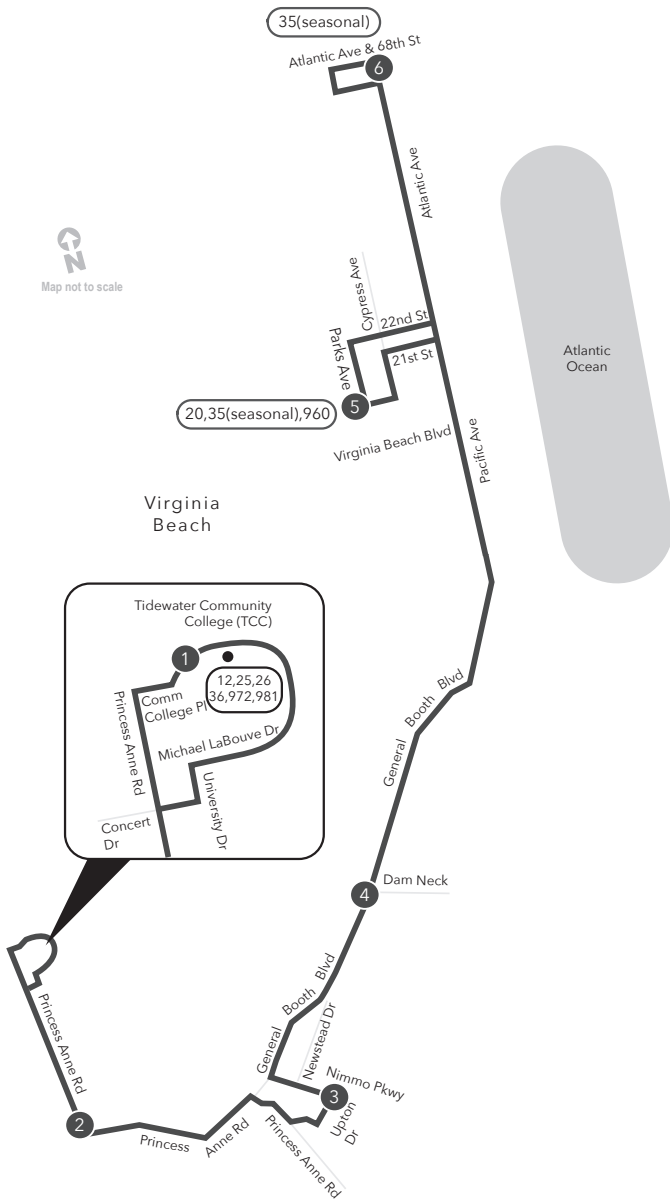

Route 33 TCC Virginia Beach / Parks Ave & 19th St / Atlantic Ave & 68th St

Legend

- Daily
- Streets
- Time Point
- Connecting Bus Routes
- Point of Interest

PM times are shaded & in bold.

WEEKDAY: From TCC Virginia Beach to Parks Ave & 19th St to Atlantic Ave & 68th St

Route 33

TCC Virginia Beach / Parks Ave & 19th St / Atlantic Ave & 68th St

Effective: 5.10.26