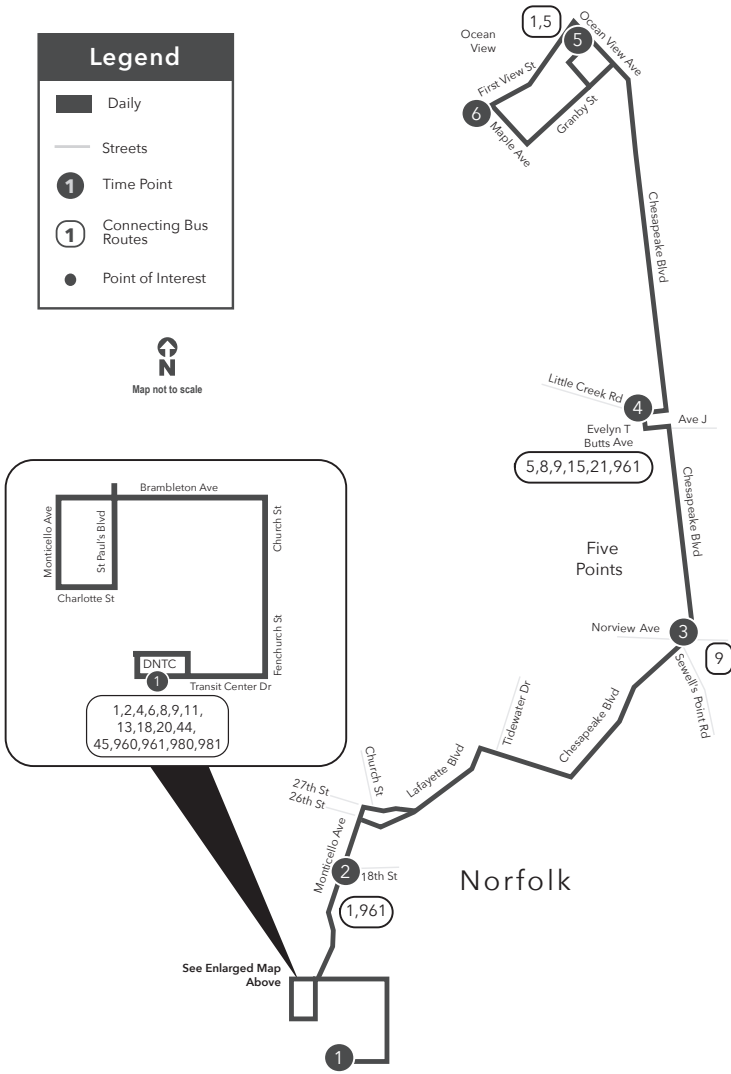

Route 3 Downtown Norfolk Transit Center / Ocean View Ave & Granby St

PM times are shaded & in bold.

WEEKDAY: From Downtown Norfolk Transit Center to Evelyn T Butts Ave to Ocean View Ave & Granby St

1	2	3	4	5	6	5	5	4	3	2	1
Downtown Norfolk Transit Center	Monticello Ave 18th St	Chesapeake Blvd Norview Ave	Little Creek Rd Evelyn T Butts Ave	Ocean View Ave Granby St	1st View St Maple Ave	Ocean View Ave Granby St	Ocean View Ave Granby St	Little Creek Rd Evelyn T Butts Ave	Chesapeake Blvd Norview Ave	Monticello Ave 18th St	Downtown Norfolk Transit Center
-	-	-	-	-	-	-	5:32	5:48	5:55	6:08	6:15
-	-	-	-	-	-	-	6:01	6:18	6:25	6:38	6:45
5:46	5:53	6:05	6:18	6:27	6:29	6:32	6:31	6:48	6:55	7:08	7:15
6:16	6:23	6:35	6:48	6:59	7:01	7:04	7:01	7:18	7:26	7:39	7:46
6:46	6:55	7:08	7:21	7:32	7:34	7:37	8:01	8:18	8:25	8:38	8:46
7:14	7:23	7:36	7:49	8:00	8:02	8:05	8:31	8:48	8:55	9:08	9:16
7:43	7:52	8:05	8:18	8:29	8:31	8:34	9:01	9:18	9:25	9:38	9:46
8:13	8:22	8:35	8:48	8:59	9:01	9:04	9:31	9:48	9:55	10:08	10:16
8:43	8:52	9:05	9:18	9:29	9:31	9:34	10:01	10:18	10:25	10:38	10:46
9:13	9:22	9:35	9:48	9:59	10:01	10:04	10:31	10:48	10:55	11:08	11:16
9:43	9:52	10:05	10:18	10:29	10:31	10:34	11:01	11:18	11:25	11:38	11:46
10:13	10:22	10:35	10:48	10:59	11:02	11:05	11:31	11:48	11:55	12:08	12:16
10:43	10:52	11:05	11:18	11:29	11:32	11:35	12:02	12:19	12:26	12:38	12:46
11:13	11:23	11:35	11:48	11:59	12:02	12:05	12:32	12:48	12:55	1:07	1:15
11:43	11:53	12:05	12:18	12:29	12:32	12:35	1:02	1:18	1:25	1:37	1:45
12:13	12:23	12:35	12:48	12:59	1:02	1:05	1:32	1:48	1:55	2:08	2:16
12:43	12:53	1:06	1:19	1:30	1:33	1:36	2:02	2:19	2:26	2:40	2:48
1:12	1:22	1:35	1:48	1:59	2:02	2:05	2:32	2:49	2:56	3:10	3:18
1:42	1:52	2:05	2:18	2:30	2:33	2:36	3:01	3:18	3:25	3:39	3:47
2:12	2:22	2:35	2:48	3:00	3:03	3:06	3:31	3:48	3:55	4:09	4:17
2:42	2:52	3:05	3:18	3:30	3:33	3:36	4:01	4:18	4:25	4:39	4:47
3:10	3:21	3:35	3:48	4:00	4:03	4:06	4:31	4:48	4:55	5:08	5:15
3:40	3:51	4:05	4:18	4:30	4:33	4:36	5:02	5:18	5:25	5:38	5:45
4:10	4:21	4:35	4:48	5:01	5:04	5:07	5:32	5:48	5:55	6:07	6:14
4:40	4:51	5:05	5:18	5:31	5:34	5:37	6:02	6:18	6:24	6:36	6:43
5:10	5:21	5:35	5:48	6:00	6:03	6:06	6:32	6:48	6:54	7:06	7:13
5:43	5:53	6:06	6:19	6:30	6:33	6:36	7:02	7:18	7:24	7:36	7:43
6:13	6:23	6:35	6:48	6:59	7:02	7:05	8:02	8:18	8:24	8:36	8:43
6:45	6:54	7:05	7:18	7:29	7:32	7:35	9:03	9:18	9:24	9:35	9:42
7:45	7:54	8:05	8:18	8:29	8:32	8:35	10:03	10:18	10:24	10:35	10:42
8:45	8:54	9:05	9:18	9:29	9:32	9:35	11:06	11:18	11:24	11:34	11:41
9:45	9:54	10:05	10:18	10:29	10:32	10:35					
10:46	10:55	11:05	11:18	11:28	11:30	11:33					
11:49	11:58	12:08	12:18	12:27	12:29	12:32					
12:50	12:59	1:09	1:19	1:28	1:30	1:33					

SATURDAY: From Downtown Norfolk Transit Center to Evelyn T Butts Ave to Ocean View Ave & Granby St