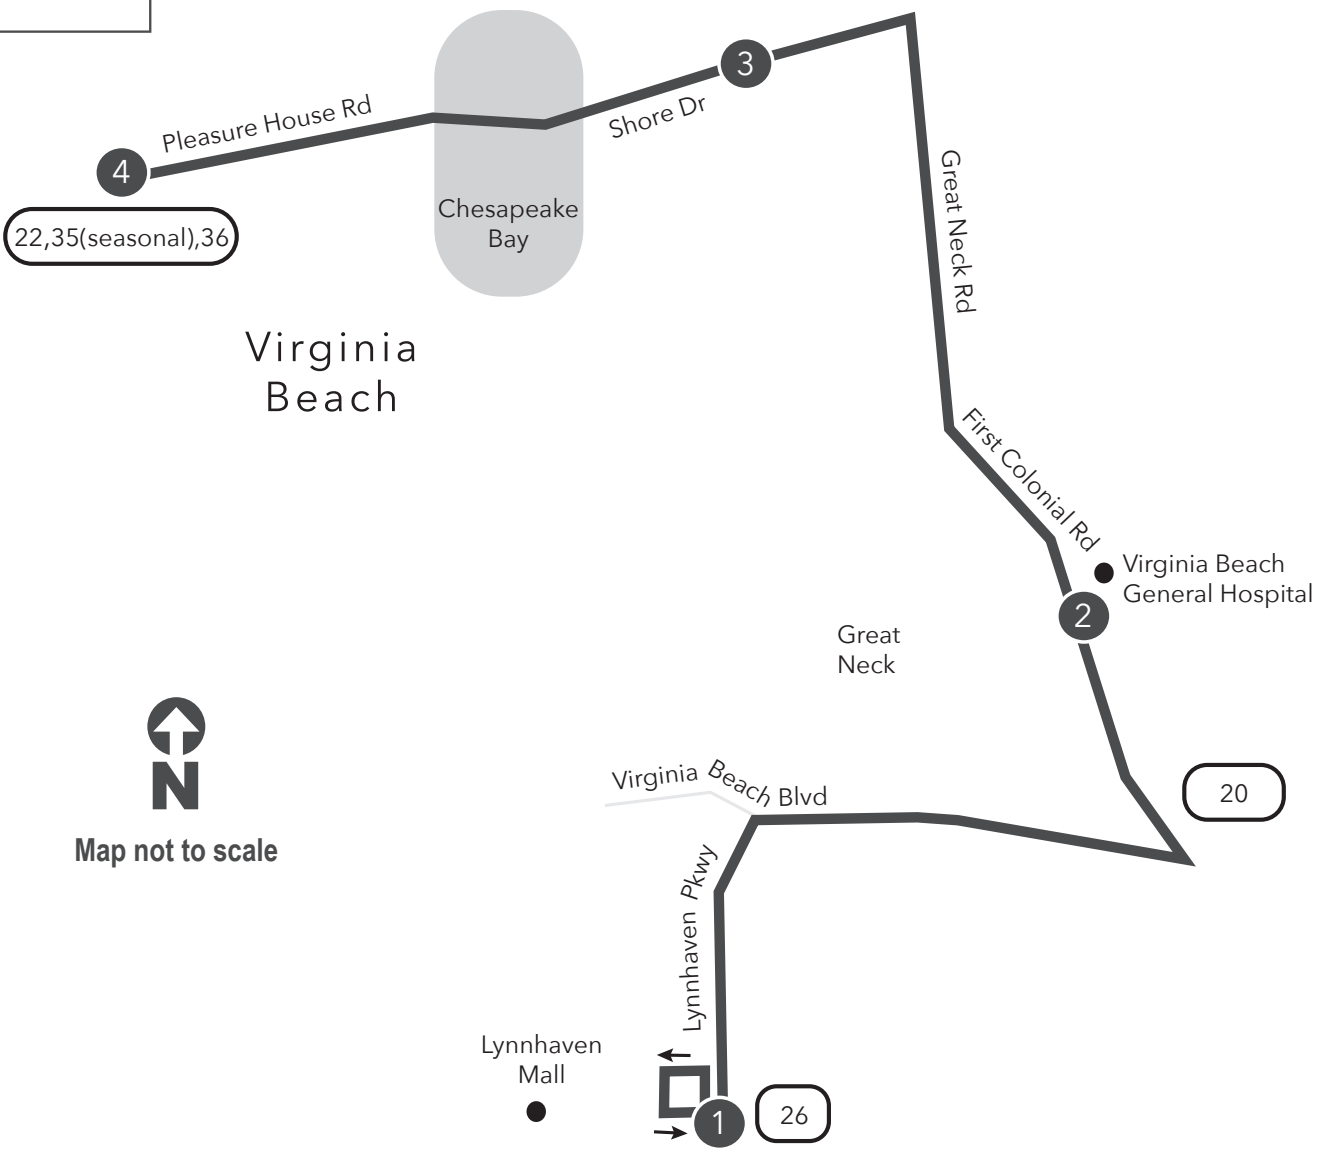

# Route 29 Pleasure House Rd / Lynnhaven Pkwy

**Legend**

- Weekday & Saturday
- Streets
- Time Point
- Connecting Bus Routes
- Point of Interest

PM times are shaded & in bold.

**WEEKDAY:**  
From Lynnhaven Mall, Hilltop, Virginia Beach General Hospital to Pleasure House Rd

**WEEKDAY:**  
From Pleasure House Rd to Virginia Beach General Hospital, Hilltop to Lynnhaven Mall

4	3	2	1
Shore Dr Pleasure House Rd	Shore Dr Great Neck Rd	Virginia Beach General Hospital	Lynnhaven Mall
6:48	6:57	7:08	7:27
7:48	7:57	8:08	8:27
8:48	8:57	9:08	9:29
9:48	9:58	10:09	10:30
10:48	10:58	11:09	11:30
11:48	11:58	<b>12:10</b>	<b>12:33</b>
<b>12:48</b>	<b>12:59</b>	<b>1:11</b>	<b>1:34</b>
<b>1:48</b>	<b>1:59</b>	<b>2:11</b>	<b>2:34</b>
<b>2:48</b>	<b>2:59</b>	<b>3:11</b>	<b>3:34</b>
<b>3:48</b>	<b>4:00</b>	<b>4:12</b>	<b>4:35</b>
<b>4:48</b>	<b>5:00</b>	<b>5:12</b>	<b>5:35</b>
<b>5:48</b>	<b>6:00</b>	<b>6:10</b>	<b>6:31</b>
<b>6:48</b>	<b>6:58</b>	<b>7:08</b>	<b>7:29</b>
<b>7:48</b>	<b>7:58</b>	<b>8:08</b>	<b>8:29</b>
<b>8:48</b>	<b>8:58</b>	<b>9:08</b>	<b>9:29</b>

**SATURDAY:**  
From Pleasure House Rd to Virginia Beach General Hospital, Hilltop to Lynnhaven Mall

4	3	2	1
Shore Dr Pleasure House Rd	Shore Dr Great Neck Rd	Virginia Beach General Hospital	Lynnhaven Mall
6:48	6:56	7:06	7:25
7:48	7:56	8:06	8:25
8:48	8:56	9:07	9:30
9:48	9:56	10:07	10:30
10:48	10:56	11:08	11:31
11:48	11:57	<b>12:09</b>	<b>12:31</b>
<b>12:48</b>	<b>12:56</b>	<b>1:08</b>	<b>1:30</b>
<b>1:48</b>	<b>1:56</b>	<b>2:08</b>	<b>2:30</b>
<b>2:48</b>	<b>2:56</b>	<b>3:08</b>	<b>3:30</b>
<b>3:48</b>	<b>3:56</b>	<b>4:08</b>	<b>4:30</b>
<b>4:48</b>	<b>4:56</b>	<b>5:08</b>	<b>5:30</b>
<b>5:48</b>	<b>5:56</b>	<b>6:07</b>	<b>6:27</b>
<b>6:48</b>	<b>6:56</b>	<b>7:06</b>	<b>7:26</b>
<b>7:48</b>	<b>7:56</b>	<b>8:06</b>	<b>8:26</b>
<b>8:48</b>	<b>8:56</b>	<b>9:06</b>	<b>9:26</b>