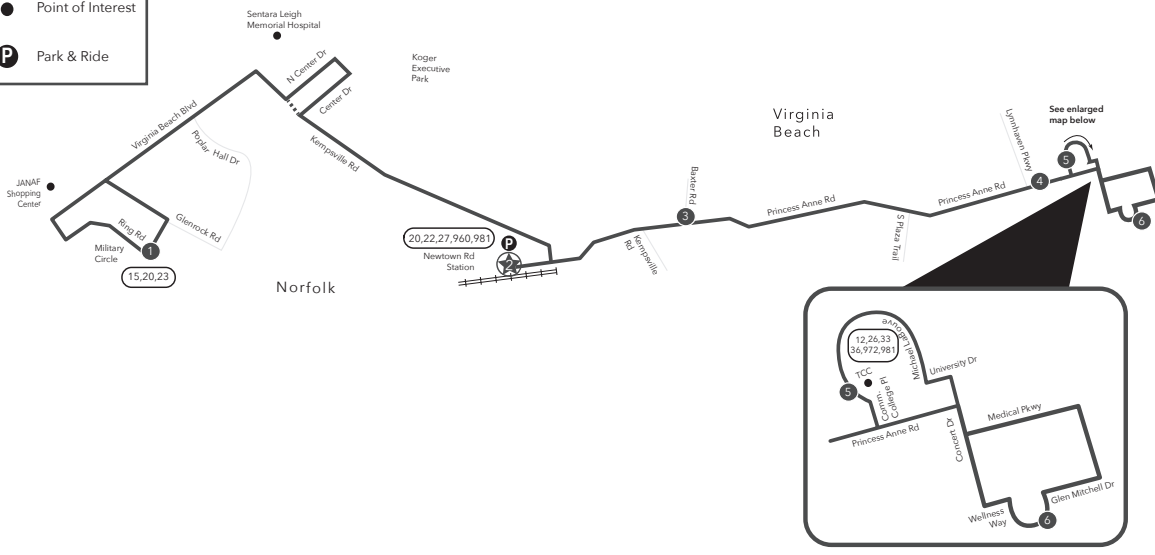

Route 25 Military Circle / TCC Virginia Beach / Sentara Princess Anne

Legend

- Weekday & Saturday
- After 6pm
- Streets
- Time Point
- Connecting Bus Routes
- The Tide
- Light Rail Station
- Point of Interest
- Park & Ride

f = Friday only
PM times are shaded & in bold.

WEEKDAY: From Military Circle to TCC Virginia Beach to Sentara Princess Anne

WEEKDAY: From Sentara Princess Anne to TCC Virginia Beach to Military Circle

1	2	3	4	5	6	6	5	4	3	2	1
Military Circle Mall	Newtown Rd Station	Princess Anne Rd Baxter Rd	Princess Anne Rd Lynnhaven Pkwy	TCC Virginia Beach	Sentara Princess Anne Hospital	Sentara Princess Anne Hospital	TCC Virginia Beach	Princess Anne Rd Lynnhaven Pkwy	Princess Anne Rd Baxter Rd	Newtown Rd Station	Military Circle Mall
-	-	-	-	-	-	6:11	6:16	6:22	6:29	6:41	6:54
6:07	6:26	6:34	6:41	6:48	6:55	7:11	7:16	7:22	7:29	7:41	7:54
7:07	7:26	7:34	7:41	7:48	7:55	8:11	8:16	8:22	8:29	8:41	8:54
8:07	8:26	8:34	8:41	8:48	8:55	9:12	9:16	9:23	9:30	9:43	9:57
9:08	9:27	9:34	9:41	9:48	9:55	10:12	10:16	10:23	10:30	10:43	10:57
10:08	10:27	10:34	10:41	10:48	10:55	11:12	11:16	11:23	11:30	11:43	11:57
11:08	11:27	11:34	11:41	11:48	11:55	12:11	12:16	12:23	12:30	12:43	12:57
12:06	12:25	12:33	12:40	12:48	12:55	1:11	1:16	1:23	1:30	1:43	1:57
1:06	1:25	1:33	1:40	1:48	1:55	2:11	2:16	2:23	2:30	2:43	2:57
2:06	2:25	2:33	2:40	2:48	2:55	3:11	3:16	3:23	3:31	3:44	3:59
3:06	3:25	3:33	3:41	3:48	3:56	4:11	4:16	4:23	4:31	4:44	4:59
4:06	4:25	4:33	4:41	4:48	4:56	5:11	5:16	5:23	5:31	5:44	5:59
5:06	5:25	5:33	5:41	5:48	5:56	6:11	6:16	6:22	6:28	6:40	6:53
6:08	6:27	6:34	6:41	6:48	6:55	7:11	7:16	7:22	7:28	7:40	7:53
7:08	7:27	7:34	7:41	7:48	7:55	8:11	8:16	8:22	8:28	8:40	8:53
8:08	8:27	8:34	8:41	8:48	8:55	9:11	9:16	9:22	9:28	9:40	9:53
9:08	9:27	9:34	9:41	9:48	9:55	10:11	10:16	10:22	10:28	10:40	10:53
10:08	10:27	10:34	10:41	10:48	10:55	11:11f	11:16f	11:22f	11:28f	11:40f	11:53f
12:08f	12:27f	12:34f	12:41f	12:48f	12:55f						