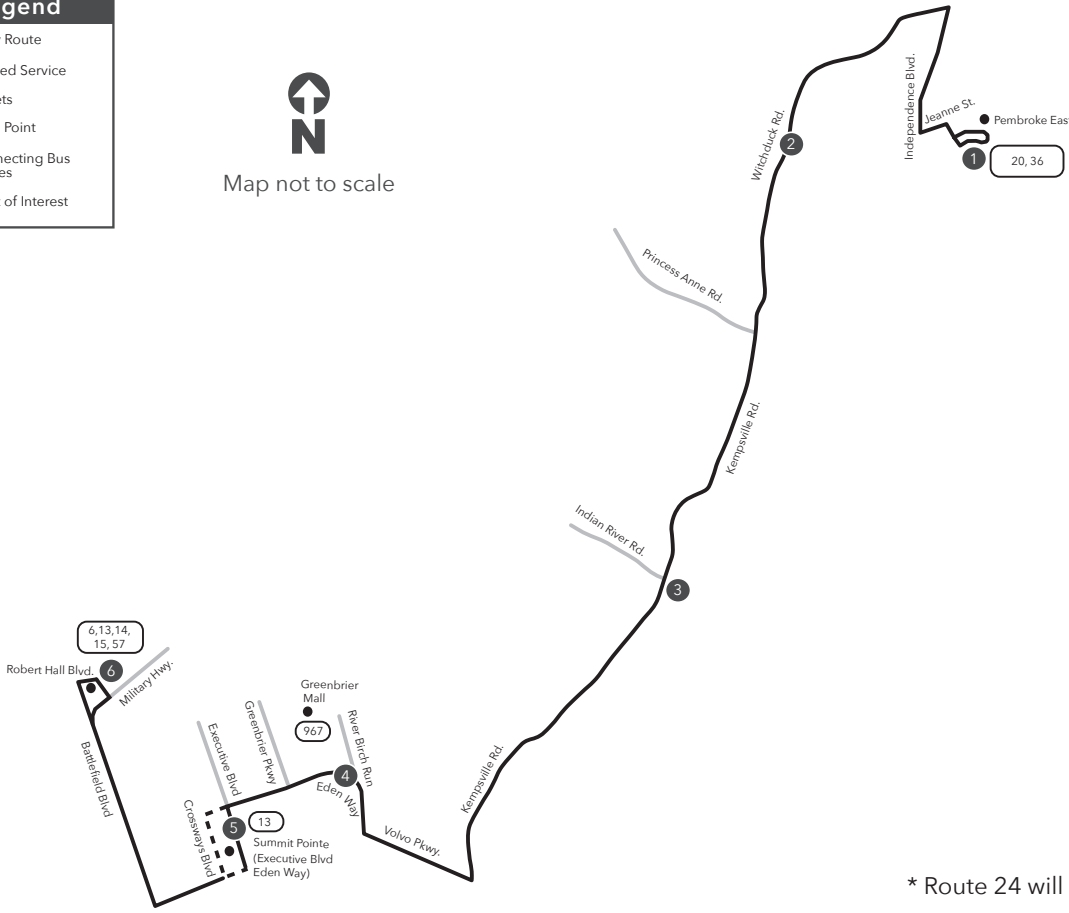

Route 24 Pembroke East / Summit Pointe / Robert Hall Blvd

Legend

- Daily Route
- Limited Service
- Streets
- Time Point
- Connecting Bus Routes
- Point of Interest

Map not to scale

* Route 24 will not provide direct service to Greenbrier Mall
PM times are shaded & in bold.

WEEKDAY:
 From Pembroke East to Summit Pointe to Robert Hall Blvd

1	2	3	4	5	6
Pembroke East	Witchduck Rd Virginia Beach Blvd	Kempsville Rd Indian River Rd	Eden Way River Birch Run *(Greenbrier Mall)	Summit Pointe (Executive Blvd Eden Way)	Robert Hall Blvd
6:00	6:10	6:18	6:28	6:32	6:42
7:00	7:10	7:18	7:30	7:34	7:44
8:00	8:12	8:23	8:34	8:38	8:48
9:00	9:10	9:20	9:31	9:35	9:45
10:00	10:10	10:20	10:31	10:35	10:45
11:00	11:10	11:22	11:34	11:38	11:49
12:00	12:10	12:22	12:34	12:38	12:49
1:00	1:10	1:22	1:34	1:38	1:49
2:00	2:10	2:22	2:35	2:40	2:51
3:00	3:13	3:25	3:38	3:43	3:53
4:00	4:13	4:25	4:38	4:43	4:53
5:00	5:13	5:24	5:38	5:44	5:54
6:01	6:12	6:23	6:34	6:39	6:49
7:00	7:11	7:22	7:33	7:38	7:48
8:00	8:10	8:18	8:29	8:34	-
9:00	9:10	9:18	9:29	9:34	-

SUNDAY:
 From Robert Hall Blvd to Summit Pointe to Pembroke East

6	5	4	3	2	1
Robert Hall Blvd	Summit Pointe (Executive Blvd Eden Way)	Eden Way River Birch Run *(Greenbrier Mall)	Kempsville Rd Indian River Rd	Witchduck Rd Virginia Beach Blvd	Pembroke East
9:05	9:14	9:18	9:31	9:39	9:49
10:05	10:14	10:18	10:31	10:39	10:49
11:05	11:14	11:18	11:31	11:39	11:49
12:05	12:15	12:19	12:32	12:40	12:51
1:05	1:15	1:19	1:32	1:40	1:51
2:05	2:15	2:19	2:32	2:40	2:51
3:05	3:15	3:19	3:32	3:40	3:51
4:05	4:15	4:19	4:32	4:40	4:51
5:05	5:15	5:19	5:32	5:40	5:51
6:05	6:15	6:19	6:32	6:40	6:51
7:05	7:15	7:19	7:32	7:40	7:51