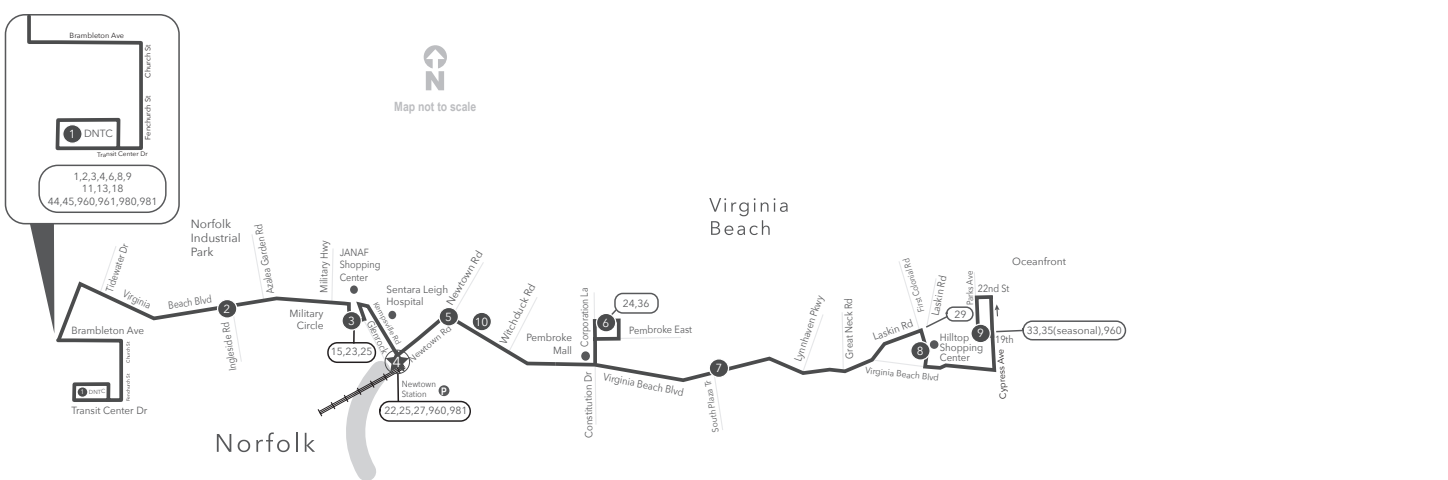

Route 20 Downtown Norfolk Transit Center to Virginia Beach Oceanfront

Legend

- Daily
- Streets
- Time Point
- Light Rail
- The Tide
- Connecting Bus
- Point of Interest
- Park & Ride

PM times are shaded & in bold.

WEEKDAY :
From Downtown Norfolk Transit Center to Parks Ave & 19th St serving Sentara Leigh Hospital

WEEKDAY :
From Parks Ave & 19th St to Downtown Norfolk Transit Center serving Sentara Leigh Hospital