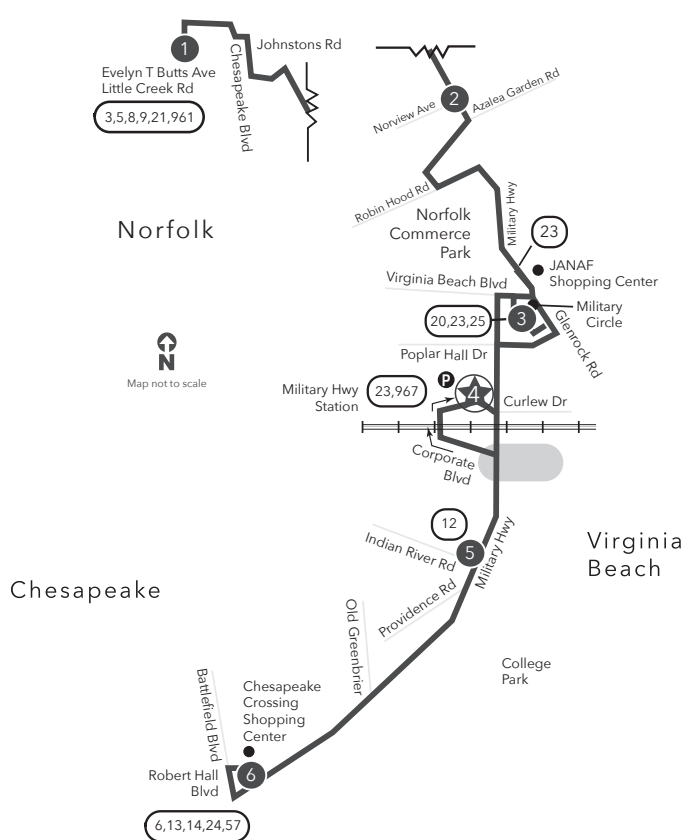

Route 15 Evelyn T Butts Ave / Robert Hall Blvd

Legend

- Daily Route
- Streets
- Time Point
- Connecting Bus Routes
- The Tide
- Light Rail Station
- Light Rail Connection
- Point of Interest
- Park & Ride

PM times are shaded & in bold.

WEEKDAY:
From Evelyn T Butts Ave to Military Circle to Robert Hall Blvd / Chesapeake Crossing Shopping Center

WEEKDAY:
From Robert Hall Blvd / Chesapeake Crossing Shopping Center to Military Circle to Evelyn T Butts Ave

SATURDAY:
From Evelyn T Butts Ave to Military Circle to Robert Hall Blvd / Chesapeake Crossing Shopping Center

SATURDAY:
From Robert Hall Blvd / Chesapeake Crossing Shopping Center to Military Circle to Evelyn T Butts Ave

Route 15
Evelyn T Butts Ave /
Robert Hall Blvd

Effective: 5.10.26