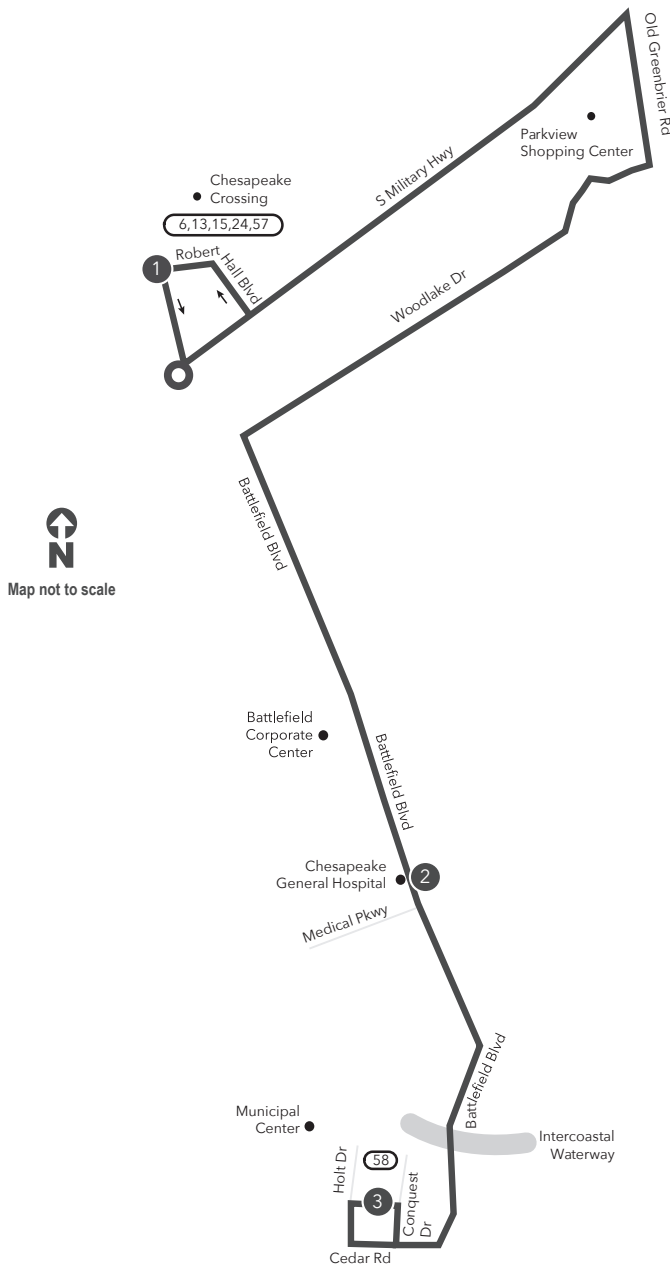

Route 14 Robert Hall Blvd / Chesapeake Municipal Center

Legend

- Daily
- Streets
- Time Point
- Connecting Bus Routes
- Point of Interest

Chesapeake

Map not to scale

PM times are shaded & in bold.

WEEKDAY: From Robert Hall Blvd to Chesapeake Municipal Center

WEEKDAY: From Chesapeake Municipal Center to Robert Hall Blvd

1	2	3	3	2	1
Robert Hall Blvd	Chesapeake General Hospital	Chesapeake Municipal Center	Chesapeake Municipal Center	Chesapeake General Hospital	Robert Hall Blvd
5:30	5:49	5:59	6:20	6:30	6:50
6:00	6:19	6:29	7:20	7:30	7:50
7:00	7:19	7:29	8:20	8:30	8:50
8:00	8:19	8:29	9:20	9:30	9:50
9:00	9:19	9:29	10:20	10:32	10:52
10:00	10:19	10:29	11:20	11:32	11:52
11:00	11:19	11:29	12:20	12:32	12:52
12:00	12:19	12:29	1:20	1:30	1:50
1:00	1:20	1:30	2:20	2:30	2:50
2:00	2:20	2:30	3:20	3:32	3:52
3:00	3:21	3:31	4:20	4:32	4:52
4:00	4:21	4:31	5:20	5:30	5:50
5:00	5:19	5:29	6:20	6:30	6:50
6:00	6:19	6:29	7:20	7:30	7:50
7:00	7:19	7:29	8:20	8:30	8:50
8:00	8:19	8:29	9:20	9:30	9:50
9:00	9:19	9:29			

SATURDAY: From Robert Hall Blvd to Chesapeake Municipal Center

SATURDAY: From Chesapeake Municipal Center to Robert Hall Blvd

1	2	3	3	2	1
Robert Hall Blvd	Chesapeake General Hospital	Chesapeake Municipal Center	Chesapeake Municipal Center	Chesapeake General Hospital	Robert Hall Blvd
5:35	5:52	6:00	6:20	6:28	6:46
6:05	6:22	6:30	7:20	7:28	7:46
7:05	7:22	7:30	8:20	8:30	8:50
8:05	8:23	8:31	9:20	9:30	9:50
9:05	9:23	9:31	10:20	10:30	10:50
10:05	10:23	10:31	11:20	11:30	11:50
11:05	11:23	11:31	12:20	12:30	12:50
12:05	12:23	12:31	1:20	1:30	1:50
1:05	1:23	1:31	2:20	2:30	2:50
2:05	2:23	2:31	3:20	3:30	3:50
3:05	3:25	3:33	4:20	4:30	4:50
4:05	4:25	4:33	5:20	5:30	5:48
5:05	5:25	5:33	6:20	6:30	6:48
6:05	6:25	6:33	7:20	7:30	7:48
7:05	7:25	7:33	8:20	8:30	8:48
8:05	8:25	8:33	9:20	9:40	9:58
9:05	9:25	9:33			