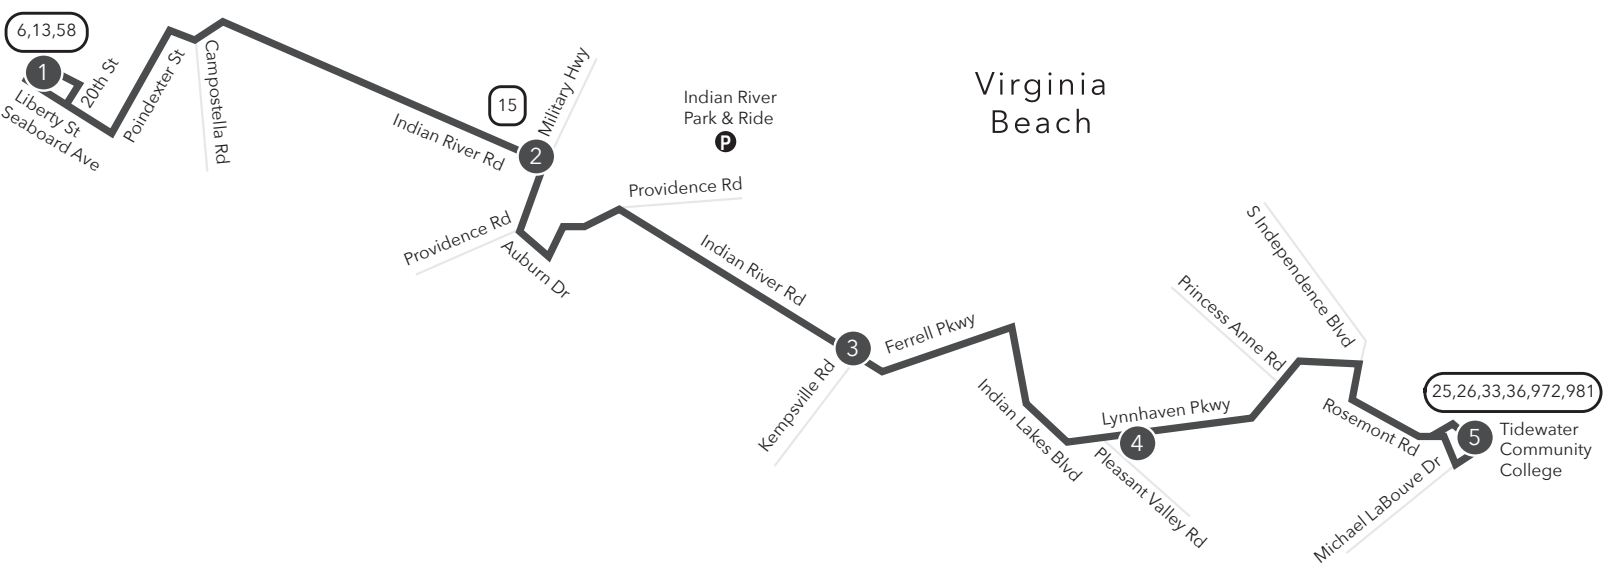

Route 12 South Norfolk / TCC Virginia Beach

Legend

- Weekday & Saturday
- Streets
- Time Point
- Connecting Bus Routes
- Point of Interest
- Park & Ride

PM times are shaded & in bold.

WEEKDAY:
From Liberty St & Seaboard Ave to TCC Virginia Beach

1	2	3	4	5
Liberty St Seaboard Ave	Military Hwy Indian River Rd	Indian River Rd Kempsville Rd	Lynnhaven Pkwy Pleasant Valley Rd	TCC Virginia Beach
5:48	6:02	6:14	6:23	6:34
6:48	7:02	7:14	7:23	7:34
7:48	8:02	8:14	8:22	8:34
8:48	9:02	9:14	9:22	9:34
9:48	10:02	10:14	10:22	10:34
10:48	11:02	11:13	11:22	11:34
11:48	12:03	12:14	12:22	12:34
12:48	1:03	1:14	1:22	1:34
1:48	2:03	2:14	2:22	2:35
2:48	3:03	3:16	3:24	3:37
3:48	4:04	4:17	4:25	4:38
4:48	5:04	5:17	5:25	5:38
5:48	6:04	6:15	6:23	6:35
6:48	7:03	7:14	7:22	7:34
7:48	8:03	8:14	8:22	8:34
8:48	9:01	9:11	9:18	9:29

WEEKDAY:
From TCC Virginia Beach to Liberty St & Seaboard Ave

5	4	3	2	1
TCC Virginia Beach	Lynnhaven Pkwy Pleasant Valley Rd	Indian River Rd Kempsville Rd	Military Hwy Indian River Rd	Liberty St Seaboard Ave
6:53	7:08	7:14	7:25	7:39
7:53	8:08	8:14	8:25	8:40
8:53	9:08	9:14	9:27	9:42
9:53	10:08	10:14	10:27	10:42
10:53	11:08	11:14	11:27	11:42
11:53	12:08	12:14	12:27	12:43
12:53	1:09	1:15	1:28	1:44
1:53	2:10	2:16	2:29	2:45
2:53	3:10	3:16	3:29	3:45
3:52	4:08	4:15	4:30	4:45
4:53	5:09	5:16	5:31	5:45
5:53	6:08	6:15	6:27	6:41
6:53	7:07	7:13	7:25	7:39
7:53	8:07	8:13	8:25	8:39
8:53	9:07	9:13	9:25	9:39

SATURDAY:
From Liberty St & Seaboard Ave to TCC Virginia Beach

1	2	3	4	5
Liberty St Seaboard Ave	Military Hwy Indian River Rd	Indian River Rd Kempsville Rd	Lynnhaven Pkwy Pleasant Valley Rd	TCC Virginia Beach
5:48	6:02	6:14	6:22	6:34
6:48	7:02	7:14	7:22	7:34
7:48	8:02	8:14	8:22	8:34
8:48	9:03	9:16	9:25	9:38
9:48	10:03	10:16	10:25	10:38
10:48	11:03	11:16	11:25	11:38
11:48	12:03	12:16	12:25	12:38
12:48	1:03	1:16	1:25	1:38
1:48	2:03	2:13	2:20	2:33
2:48	3:03	3:13	3:20	3:33
3:48	4:03	4:13	4:20	4:33
4:48	5:03	5:13	5:20	5:33
5:48	6:03	6:12	6:19	6:31
6:48	7:02	7:11	7:18	7:30
7:48	8:02	8:11	8:18	8:30
8:48	9:02	9:11	9:18	9:30

SATURDAY:
From TCC Virginia Beach to Liberty St & Seaboard Ave

5	4	3	2	1
TCC Virginia Beach	Lynnhaven Pkwy Pleasant Valley Rd	Indian River Rd Kempsville Rd	Military Hwy Indian River Rd	Liberty St Seaboard Ave
6:56	7:10	7:16	7:28	7:41
7:56	8:10	8:16	8:28	8:42
8:56	9:10	9:16	9:28	9:42
9:56	10:10	10:17	10:30	10:43
10:56	11:10	11:17	11:30	11:43
11:56	12:10	12:17	12:30	12:43
12:56	1:11	1:18	1:31	1:45
1:56	2:11	2:18	2:31	2:44
2:56	3:12	3:17	3:29	3:42
3:56	4:12	4:17	4:29	4:42
4:56	5:12	5:17	5:29	5:42
5:56	6:11	6:16	6:27	6:39
6:56	7:10	7:15	7:26	7:38
7:56	8:10	8:15	8:26	8:38
8:56	9:10	9:15	9:26	9:38

Route 12

South Norfolk /
TCC Virginia Beach

Effective: 5.10.26