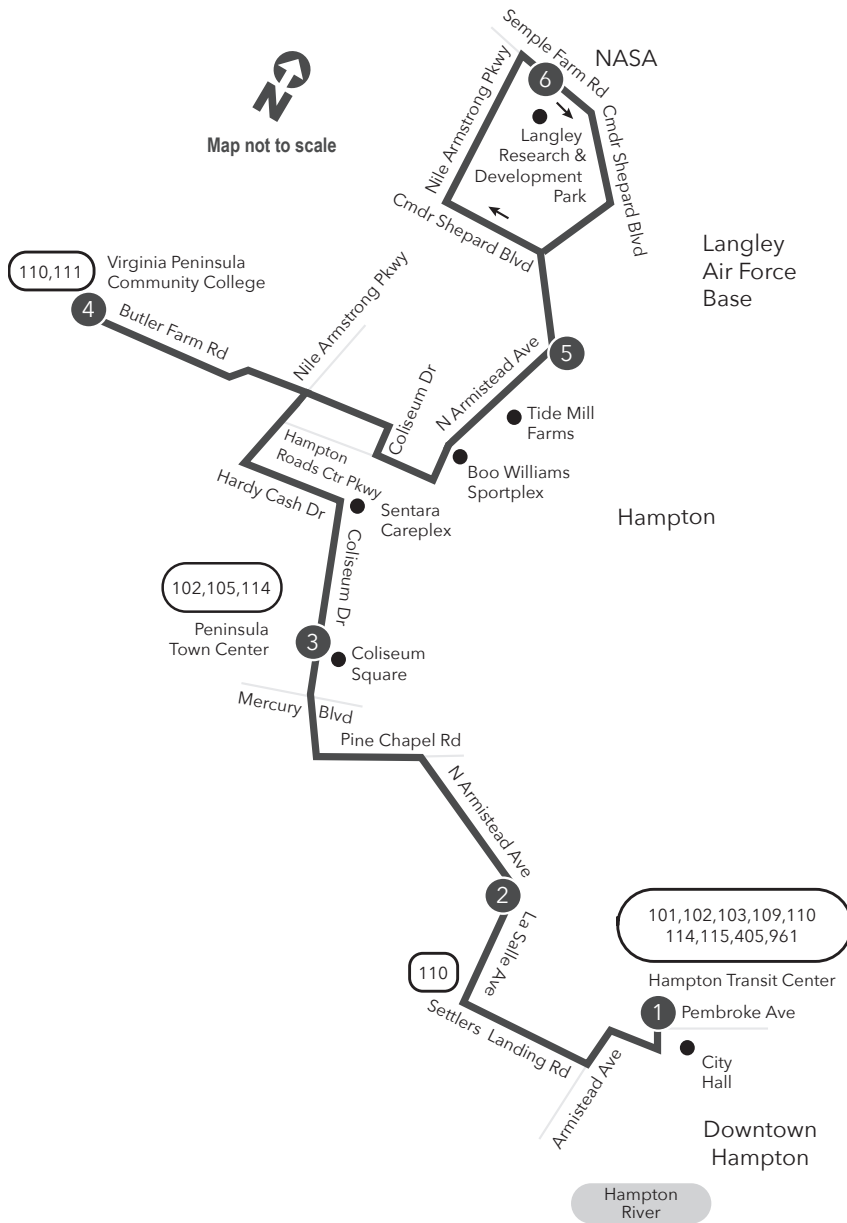

# Route 118 Hampton Transit Center / Virginia Peninsula Community College / Semple Farm Rd

**Legend**

- Daily Route
- Streets
- Time Point
- Connecting Bus Routes
- Point of Interest

PM times are shaded & in bold.

**WEEKDAY:** From Hampton Transit Center to Peninsula Town Center to Virginia Peninsula Comm. College to Semple Farm Rd

**WEEKDAY:** From Semple Farm Rd to Virginia Peninsula Comm. College to Peninsula Town Center to Hampton Transit Center

**Route 118**  
 Hampton Transit Center /  
 Virginia Peninsula Community  
 College / Semple Farm Rd  
 Effective: 5.10.26