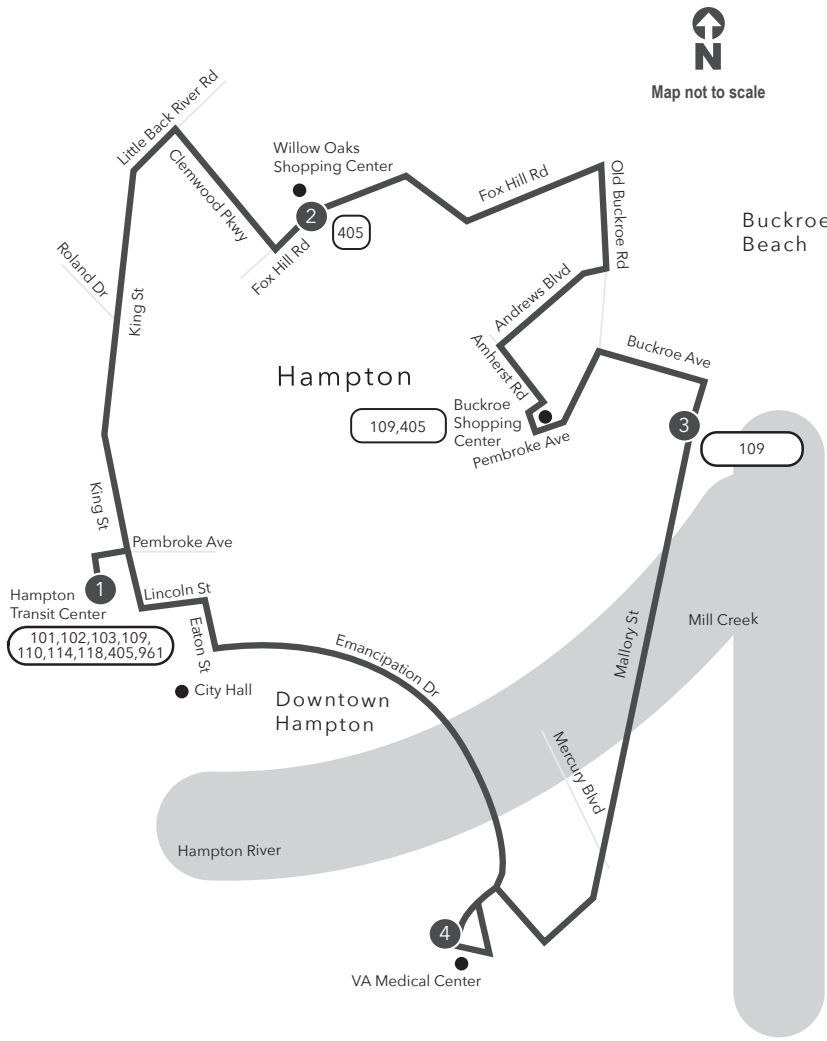

# Route 115 Hampton Transit Center / Fox Hill / Buckroe Beach / VA Hospital

**Legend**

- Daily
- Streets
- Time Point
- Connecting Bus Routes
- Point of Interest

PM times are shaded & in bold.

**WEEKDAY:** From Hampton Transit Center to Fox Hill to Buckroe Beach to VA Hospital

# Route 115

Hampton Transit Center / Fox Hill / Buckroe Beach / VA Hospital