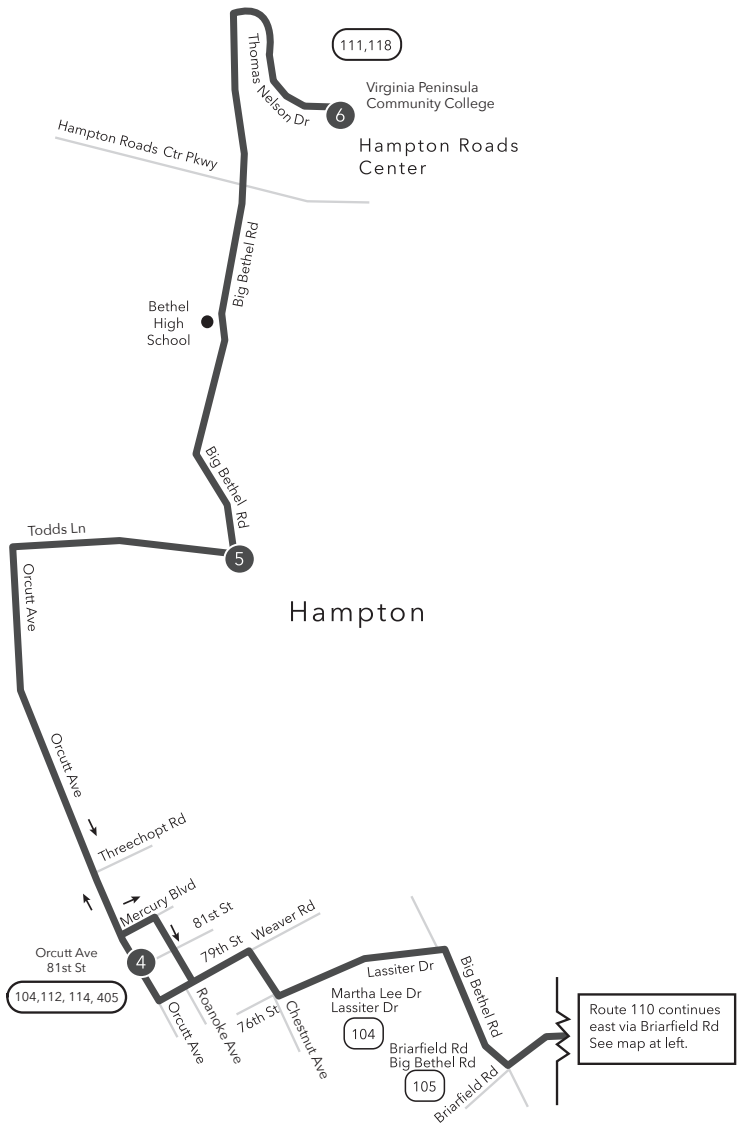

Route 110 Hampton Transit Center / Virginia Peninsula Community College

Legend

- Daily Route
- Streets
- Time Point
- Connecting Bus Routes
- Point of Interest

PM times are shaded & in bold.

WEEKDAY:
 From Hampton Transit Center to Orcutt Ave & 81st St to Virginia Peninsula Community College

1	2	3	4	5	6	6	5	4	3	2	1
Hampton Transit Center	LaSalle Ave Michigan Dr	Briarfield Rd Aberdeen Rd	Orcutt Ave 81st St	Big Bethel Rd Todds Ln	Virginia Peninsula Comm College	Virginia Peninsula Comm College	Big Bethel Rd Todds Ln	Orcutt Ave 81st St	Briarfield Rd Aberdeen Rd	LaSalle Ave Michigan Dr	Hampton Transit Center
5:58	6:05	6:15	6:31	6:36	6:47	6:55	7:04	7:14	7:21	7:29	7:38
6:58	7:05	7:15	7:31	7:36	7:47	7:55	8:04	8:14	8:21	8:29	8:38
7:58	8:05	8:15	8:31	8:36	8:47	8:55	9:03	9:13	9:20	9:28	9:37
9:00	9:07	9:16	9:31	9:36	9:46	9:55	10:03	10:13	10:20	10:28	10:37
10:00	10:07	10:16	10:31	10:36	10:46	10:55	11:03	11:13	11:20	11:28	11:37
11:00	11:07	11:16	11:31	11:37	11:47	11:55	12:03	12:13	12:20	12:28	12:37
12:00	12:07	12:16	12:31	12:37	12:47	12:55	1:03	1:13	1:21	1:30	1:40
12:55	1:02	1:13	1:31	1:37	1:47	1:55	2:04	2:14	2:22	2:31	2:41
1:54	2:02	2:13	2:31	2:37	2:47	2:55	3:04	3:14	3:22	3:31	3:41
2:54	3:02	3:13	3:31	3:38	3:49	3:55	4:04	4:14	4:22	4:31	4:41
3:54	4:02	4:13	4:31	4:38	4:49	4:55	5:04	5:14	5:21	5:29	5:39
4:54	5:02	5:13	5:31	5:38	5:49	5:55	6:03	6:13	6:20	6:28	6:38
6:00	6:07	6:16	6:31	6:37	6:46	6:55	7:02	7:11	7:18	7:26	7:35
7:00	7:07	7:16	7:31	7:37	7:46	7:55	8:02	8:11	8:18	8:26	8:35
8:00	8:07	8:16	8:31	8:37	8:46	8:55	9:02	9:11	9:18	9:26	9:35
9:00	9:07	9:16	9:31	9:36	9:44	9:55	10:02	10:11	10:18	10:26	10:35
10:00	10:07	10:16	10:31	10:36	10:44						