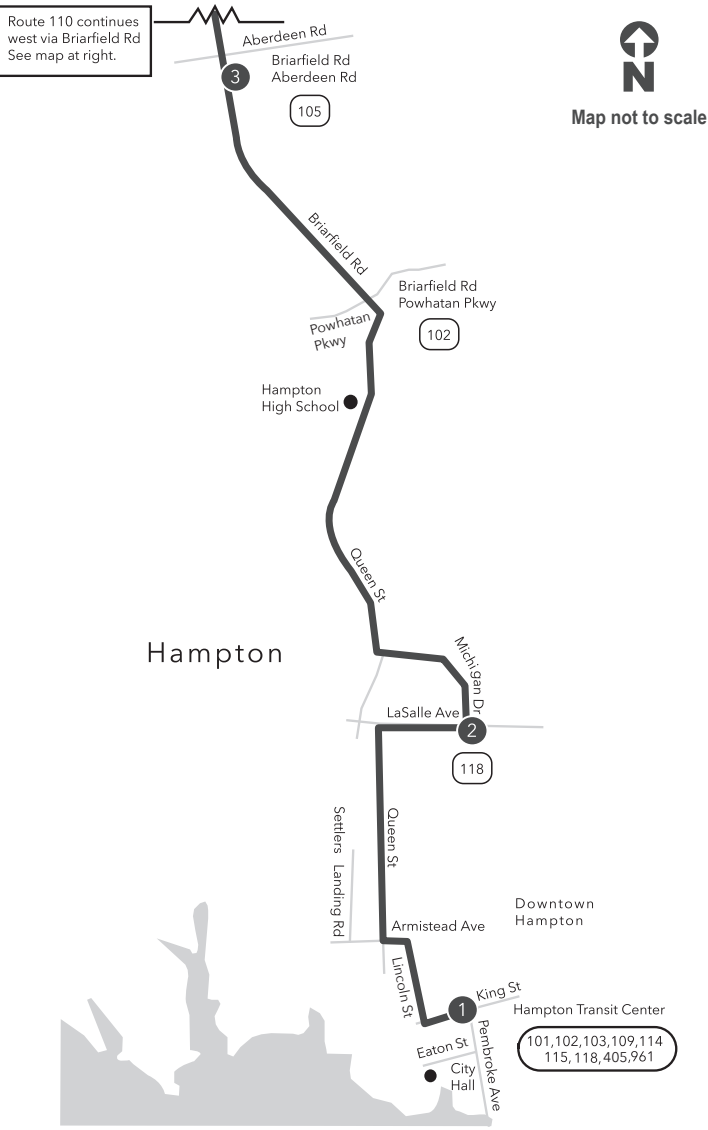

Route 110 Hampton Transit Center / Virginia Peninsula Community College

Legend

- Daily Route
- Streets
- Time Point
- Connecting Bus Routes
- Point of Interest

PM times are shaded & in bold.

WEEKDAY:
 From Hampton Transit Center to Orcutt Ave & 81st St to Virginia Peninsula Community College

1	2	3	4	5	6	6	5	4	3	2	1
Hampton Transit Center	LaSalle Ave Michigan Dr	Briarfield Rd Aberdeen Rd	Orcutt Ave 81st St	Big Bethel Rd Todds Ln	Virginia Peninsula Comm College	Virginia Peninsula Comm College	Big Bethel Rd Todds Ln	Orcutt Ave 81st St	Briarfield Rd Aberdeen Rd	LaSalle Ave Michigan Dr	Hampton Transit Center
5:58	6:05	6:15	6:31	6:36	6:47	6:55	7:04	7:14	7:21	7:29	7:38
6:58	7:05	7:15	7:31	7:36	7:47	7:55	8:04	8:14	8:21	8:29	8:38
7:58	8:05	8:15	8:31	8:36	8:47	8:55	9:03	9:13	9:20	9:28	9:37
9:00	9:07	9:16	9:31	9:36	9:46	9:55	10:03	10:13	10:20	10:28	10:37
10:00	10:07	10:16	10:31	10:36	10:46	10:55	11:03	11:13	11:20	11:28	11:37
11:00	11:07	11:16	11:31	11:37	11:47	11:55	12:03	12:13	12:20	12:28	12:37
12:00	12:07	12:16	12:31	12:37	12:47	12:55	1:03	1:13	1:21	1:30	1:40
12:55	1:02	1:13	1:31	1:37	1:47	1:55	2:04	2:14	2:22	2:31	2:41
1:54	2:02	2:13	2:31	2:37	2:47	2:55	3:04	3:14	3:22	3:31	3:41
2:54	3:02	3:13	3:31	3:38	3:49	3:55	4:04	4:14	4:22	4:31	4:41
3:54	4:02	4:13	4:31	4:38	4:49	4:55	5:04	5:14	5:21	5:29	5:39
4:54	5:02	5:13	5:31	5:38	5:49	5:55	6:03	6:13	6:20	6:28	6:38
6:00	6:07	6:16	6:31	6:37	6:46	6:55	7:02	7:11	7:18	7:26	7:35
7:00	7:07	7:16	7:31	7:37	7:46	7:55	8:02	8:11	8:18	8:26	8:35
8:00	8:07	8:16	8:31	8:37	8:46	8:55	9:02	9:11	9:18	9:26	9:35
9:00	9:07	9:16	9:31	9:36	9:44	9:55	10:02	10:11	10:18	10:26	10:35
10:00	10:07	10:16	10:31	10:36	10:44						