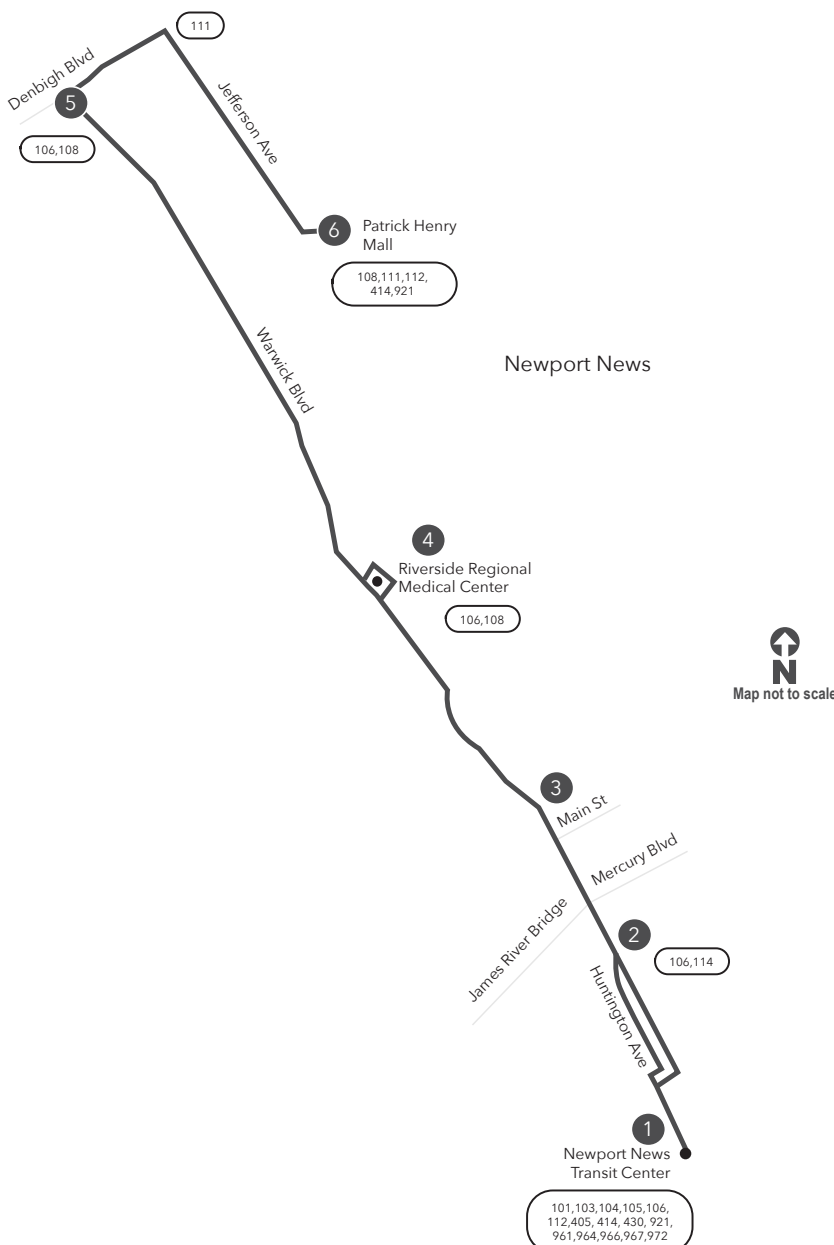

Route 107 Newport News Transit Center / Warwick Blvd / Patrick Henry Mall

Legend

- Daily Route
- Streets
- Time Point
- Connecting Bus Routes
- Point of Interest

PM times are shaded & in bold.

WEEKDAY: From Newport News Transit Center to Riverside Regional Medical Center to Patrick Henry Mall

SATURDAY: From Newport News Transit Center to Riverside Regional Medical Center to Patrick Henry Mall

SATURDAY: From Patrick Henry Mall to Riverside Regional Medical Center to Newport News Transit Center

Effective: 5.10.26

Route 107

Newport News Transit Center / Warwick Blvd / Patrick Henry Mall