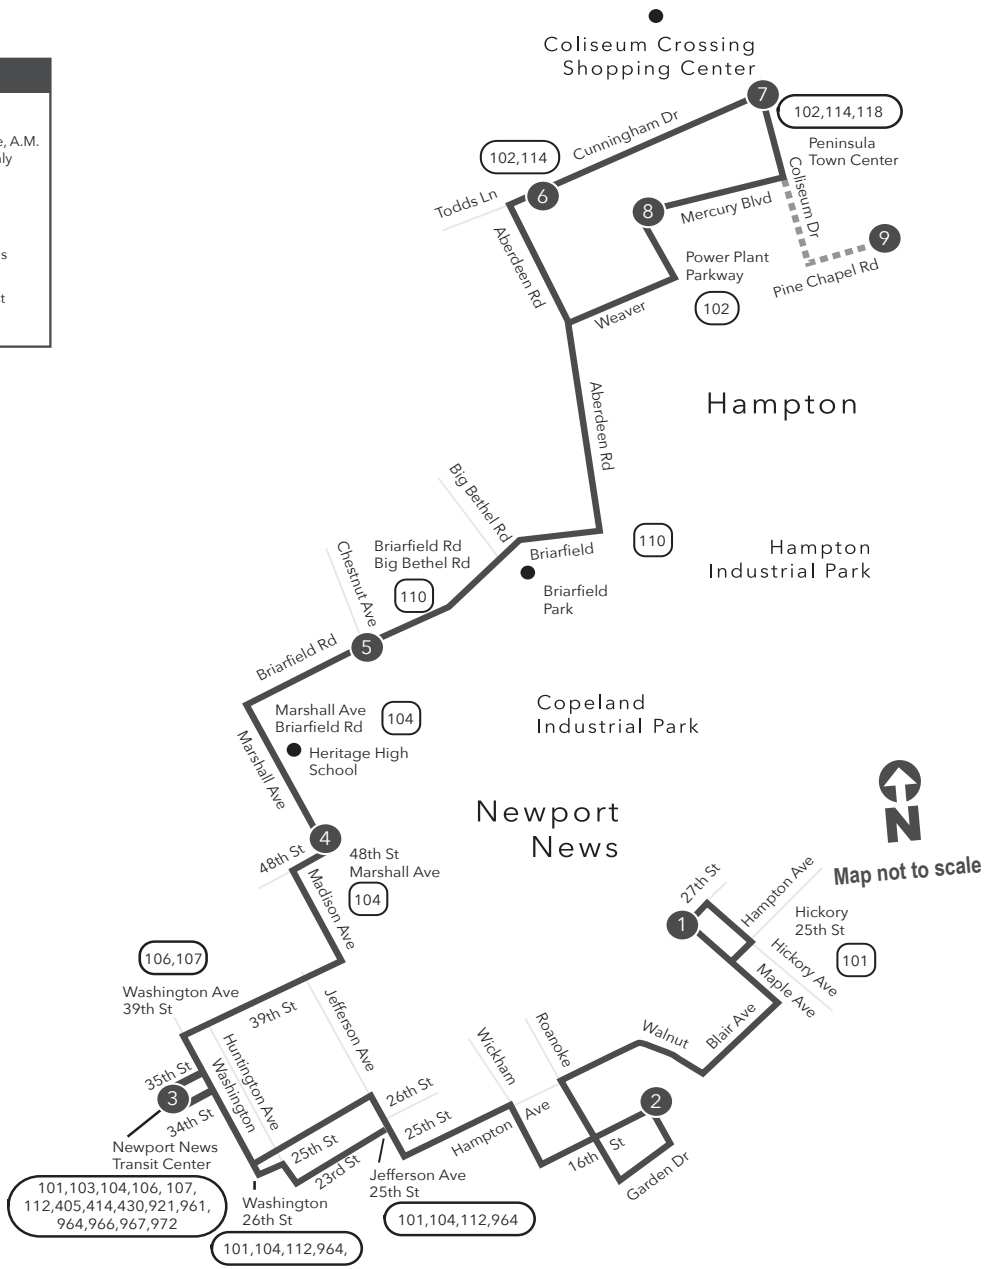

Route 105 Maple Ave & 27th St / Peninsula Town Center

Legend

- Daily Route
- Limited Service, A.M. & Weekday Only
- Streets
- Time Point
- Connecting Bus Routes
- Point of Interest

PM times are shaded & in bold.

Route 105

Maple Ave & 27th St / Peninsula Town Center

Effective: 5.10.26